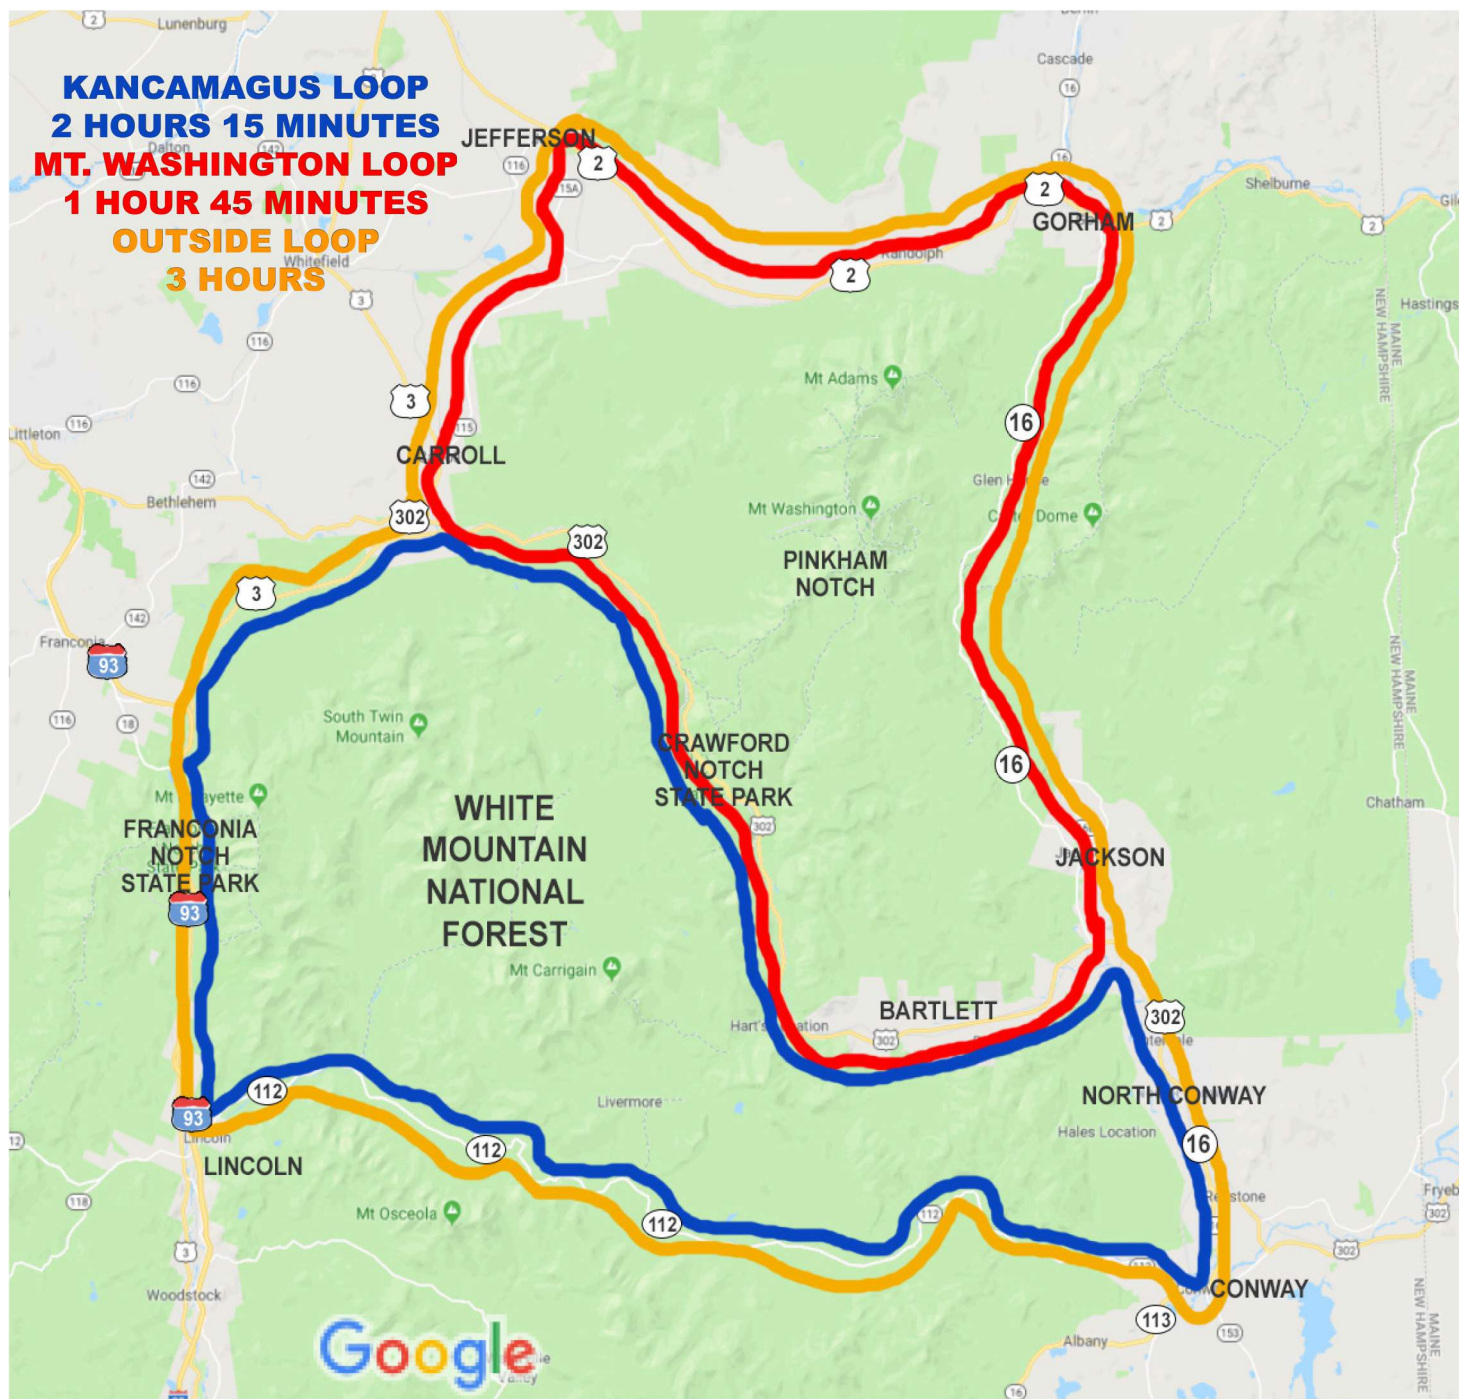

SCENIC FALL DRIVES IN THE WHITE MOUNTAINS OF NH

VISITMWV

Mt. Washington Valley, NH
Chamber of Commerce & Visitors Bureau

2473 White Mountain Hwy., North Conway, NH
603-356-5701 | VisitMWV.com

TRACK NEW HAMPSHIRE FOLIAGE ONLINE AT >> <https://www.visitnh.gov/foliage-tracker>