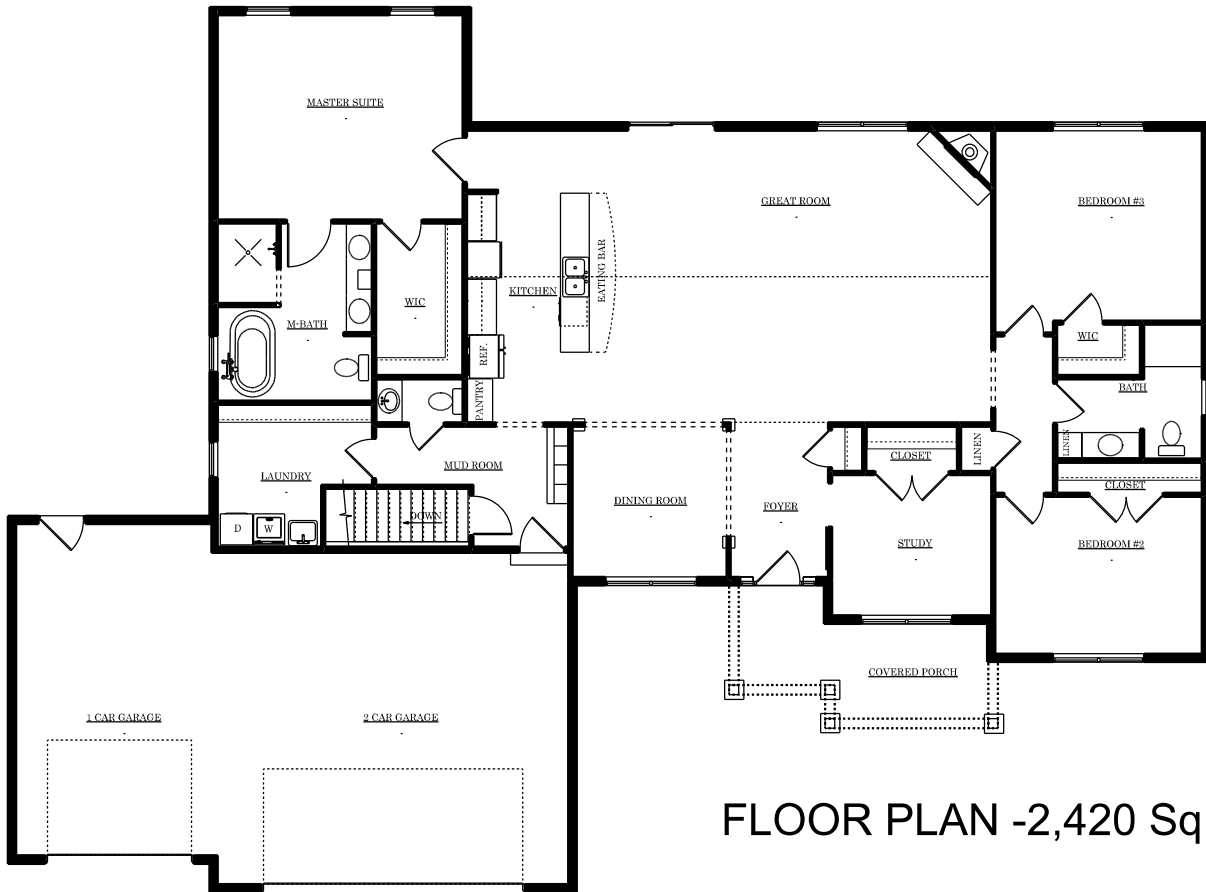

"A WAVE FROM IT ALL"

FRONT ELEVATION

FLOOR PLAN -2,420 Sq. Ft.

DESIGN. BUILD.

STRAUB
HOMES

PHONE: 330-669-2064

FAX: 330-669-2068

CELL: 330-466-2468