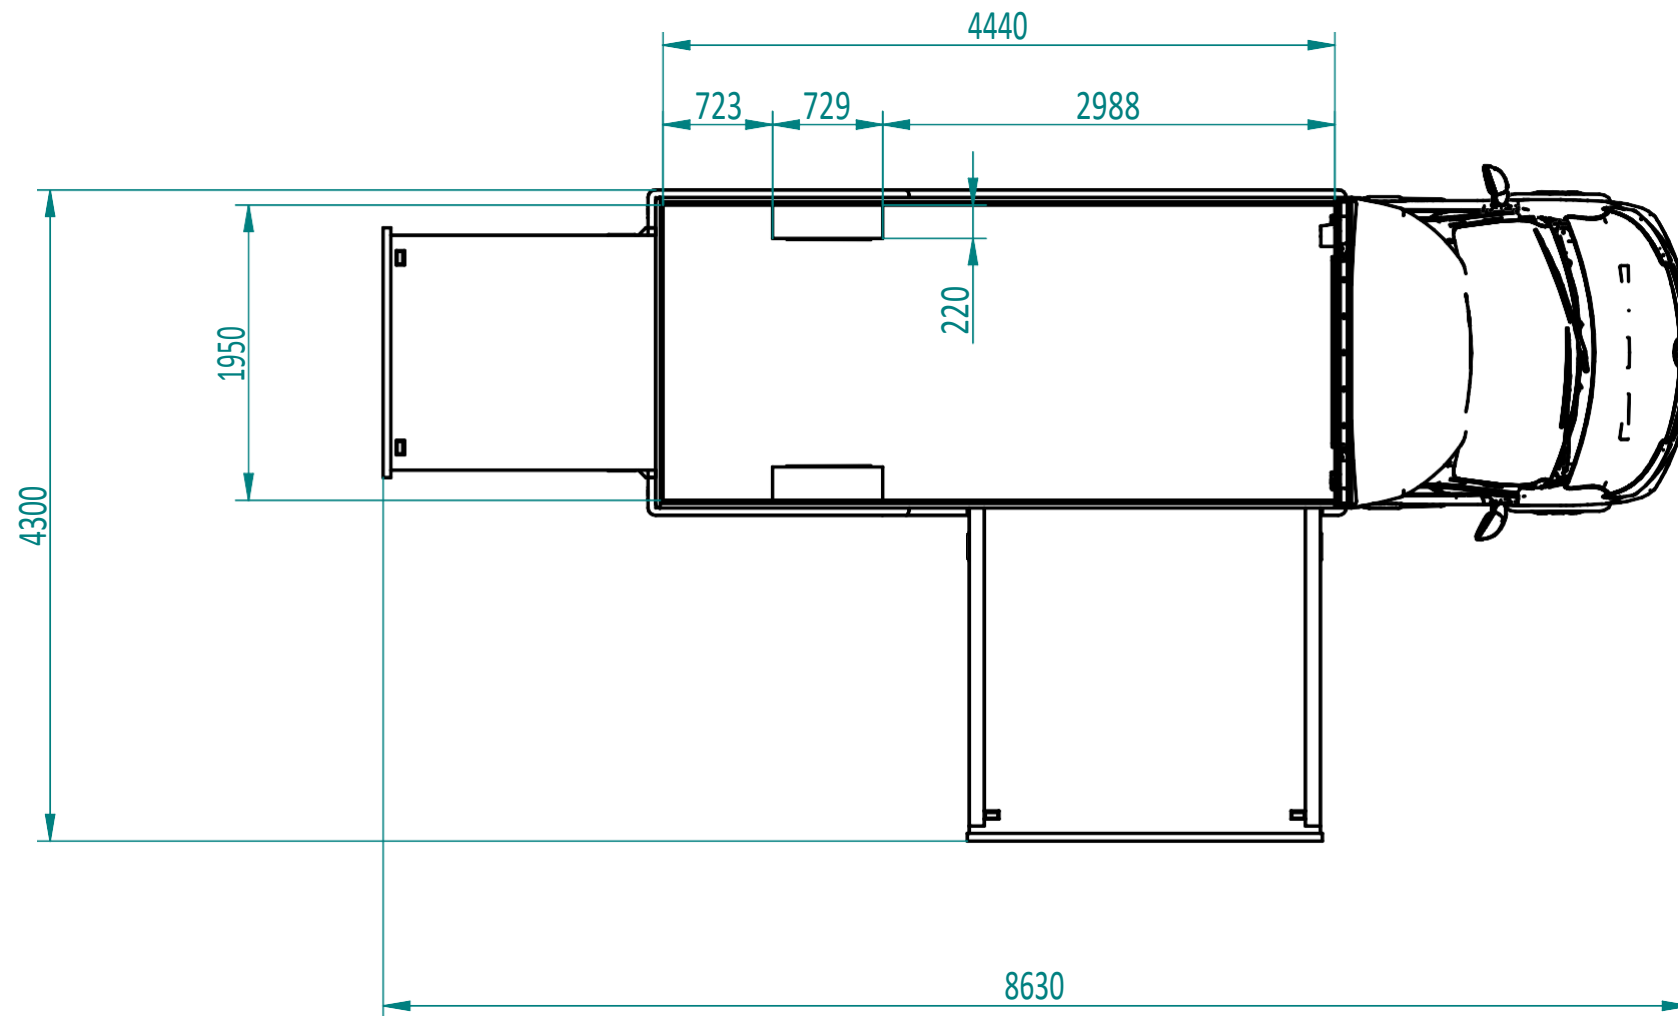

Overview

	NAME	DATE
DRAWN	Johan L.	02/09/21
UNLESS OTHERWISE SPECIFIED DIMENSIONS ARE IN MILLIMETERS ANGLES ±X.X°		

<b>// CARGO SERVICE //</b>		
TITLE		
SIZE	Promowheels	
A3		
SCALE:	WEIGHT:	SHEET 1 OF 2

Interior

	NAME	DATE
DRAWN	Johan L.	02/09/21
UNLESS OTHERWISE SPECIFIED DIMENSIONS ARE IN MILLIMETERS ANGLES ±X.X°		

<b>// CARGO SERVICE //</b>		
SIZE	TITLE	
A3	Promowheels	
SCALE:	WEIGHT:	SHEET 2 OF 2