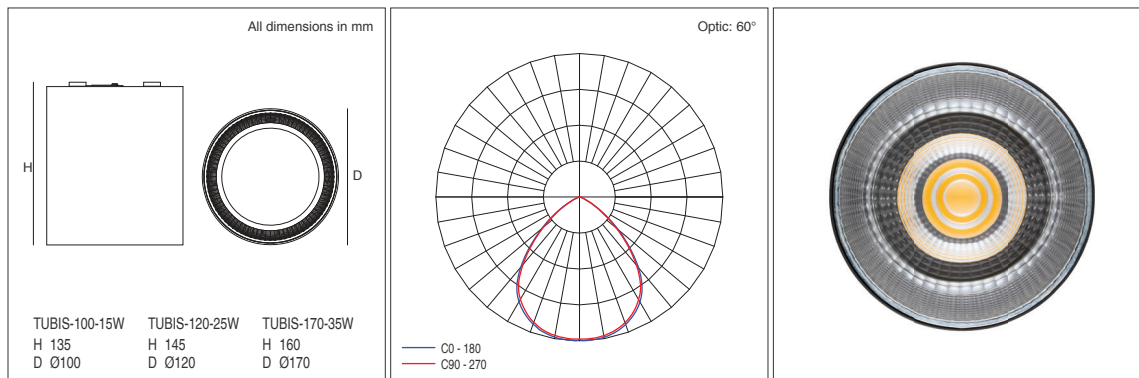

¹Design parameters: 8H/4H, reflectances 70/50/20, maintenance factor 0.8.