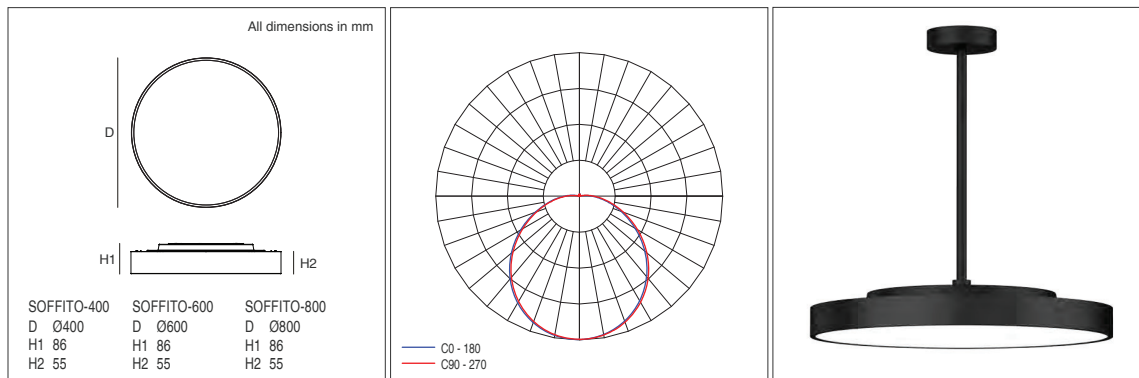

¹Design parameters: 8H/4H, reflectances 70/50/20, maintenance factor 0.8.