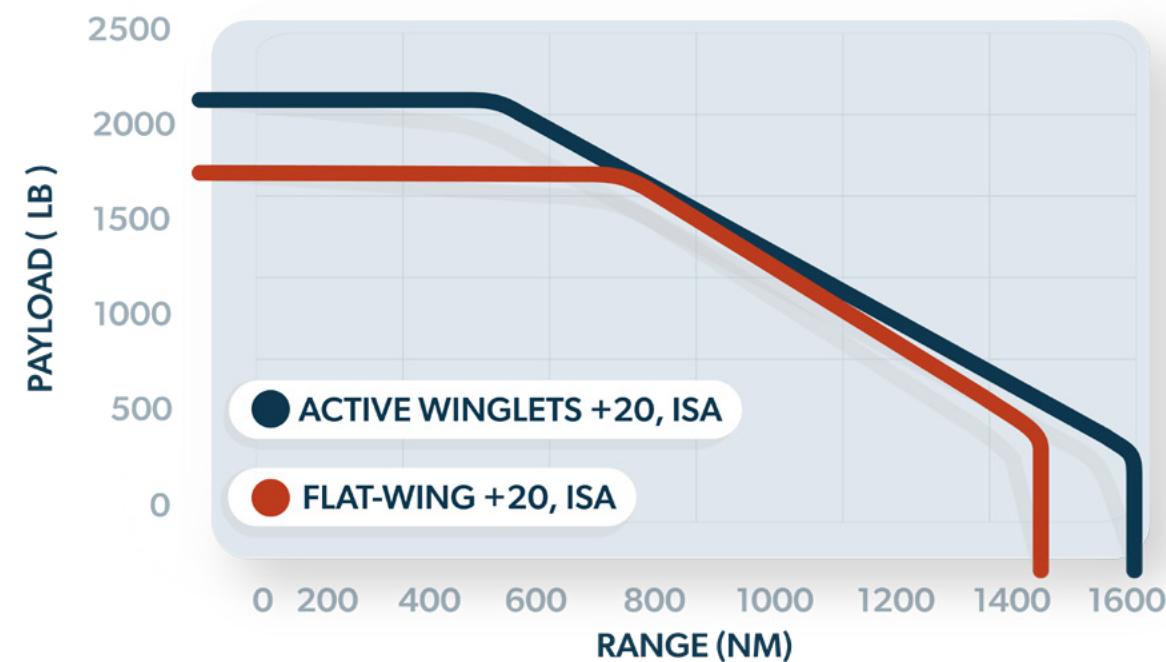

# FLY YOUR M2 MORE ECONOMICALLY

The first time you take off with your new Active Winglets, you'll immediately recognize the dynamic response to changing loads and conditions. Active Winglets are uncompromised aerodynamically, allowing peak efficiency – without the need to add additional wing structure. Not only does this give you a smoother, safer ride, it also delivers efficiency gains in fuel consumption and a host of other benefits including:

- Up to 200 nm additional range MCT
- Increased High/Hot Takeoff weight by up to 500 lbs.
- Direct climb to FL410 in 30 minutes or less at MTOW
- Increased useful load via +400 lbs MZFW

M2 ESTIMATED PAYLOAD-RANGE COMPARISONS FOR DIFFERENT CONFIGURATIONS: **ISA +0 & 600 LB FUEL RESERVE, 100 LB TAXI FUEL, MCT**

M2 ESTIMATED PAYLOAD-RANGE COMPARISONS FOR DIFFERENT CONFIGURATIONS: **ISA -10 & 600 LB FUEL RESERVE, 100 LB TAXI FUEL, MCT**

M2 ESTIMATED PAYLOAD-RANGE COMPARISONS FOR DIFFERENT CONFIGURATIONS: **ISA +20 & 600 LB FUEL RESERVE, 100 LB TAXI FUEL, MCT**