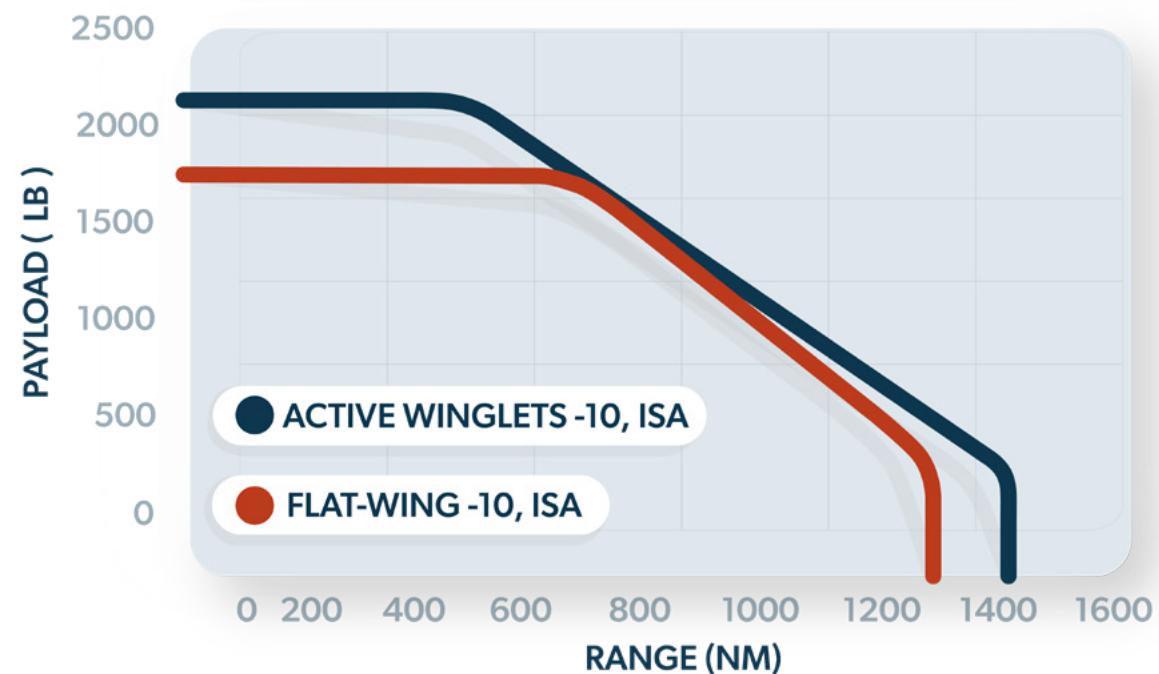

M2 ESTIMATED PAYLOAD-RANGE COMPARISONS FOR DIFFERENT CONFIGURATIONS: **ISA -10 & 600 LB FUEL RESERVE, 100 LB TAXI FUEL, MCT**