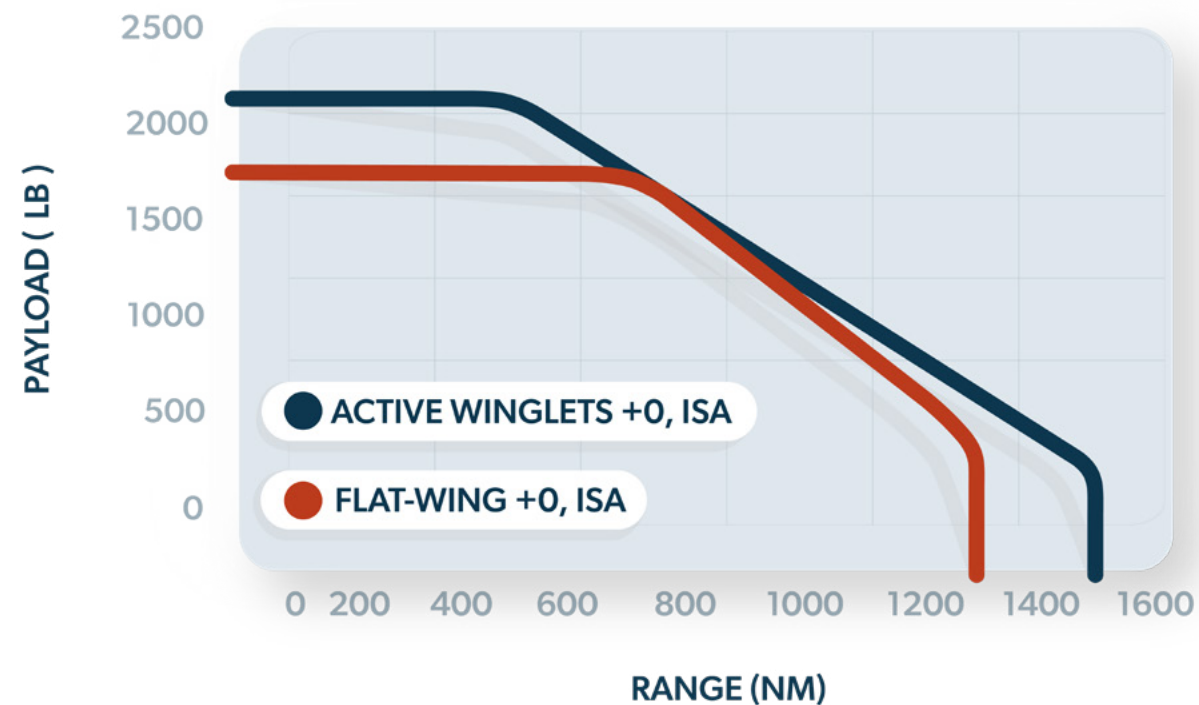

M2 ESTIMATED PAYLOAD-RANGE COMPARISONS FOR DIFFERENT CONFIGURATIONS: **ISA +20 & 600 LB FUEL RESERVE, 100 LB TAXI FUEL, MCT**

FLY YOUR M2 MORE ECONOMICALLY

The first time you take off with your new Active Winglets, you'll immediately recognize the dynamic response to changing loads and conditions. Active Winglets are uncompromised aerodynamically, allowing peak efficiency – without the need to add additional wing structure. Not only does this give you a smoother, safer ride, it also delivers efficiency gains in fuel consumption and a host of other benefits including:

- Up to 200 nm additional range MCT
- Increased High/Hot Takeoff weight by up to 500 lbs.
- Direct climb to FL410 in 30 minutes or less at MTOW
- Increased useful load via +400 lbs MZFW

M2 ESTIMATED PAYLOAD-RANGE COMPARISONS FOR DIFFERENT CONFIGURATIONS: **ISA +0 & 600 LB FUEL RESERVE, 100 LB TAXI FUEL, MCT**