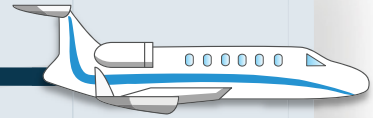

Not only do Active Winglets provide exceptional levels of safety, they also deliver unparalleled stability and smoother ride for your passengers.

That's our promise.

ACTIVE WINGLET CJ

UP TO 25% SMOOTHER FLIGHTS **WITH ACTIVE WINGLETS**

YOUR FLATWING CJ