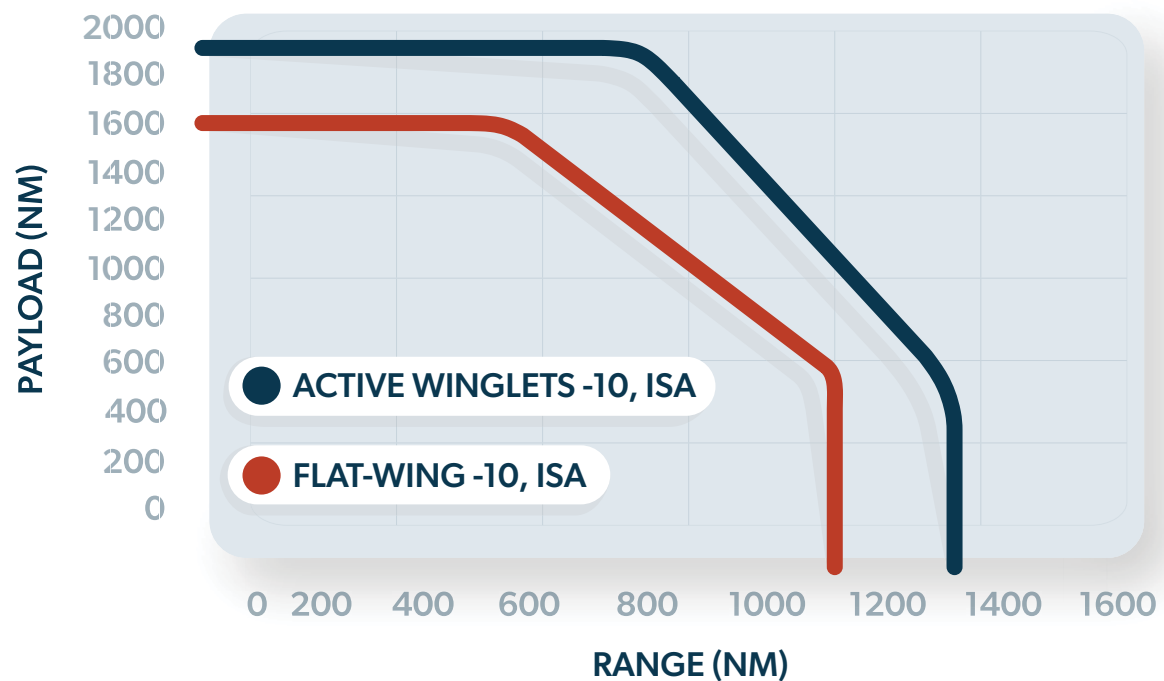

CJ ESTIMATED PAYLOAD-RANGE COMPARISONS FOR DIFFERENT CONFIGURATIONS: **ISA -10 & 600 LB FUEL RESERVE, 100 LB TAXI FUEL, MCT**