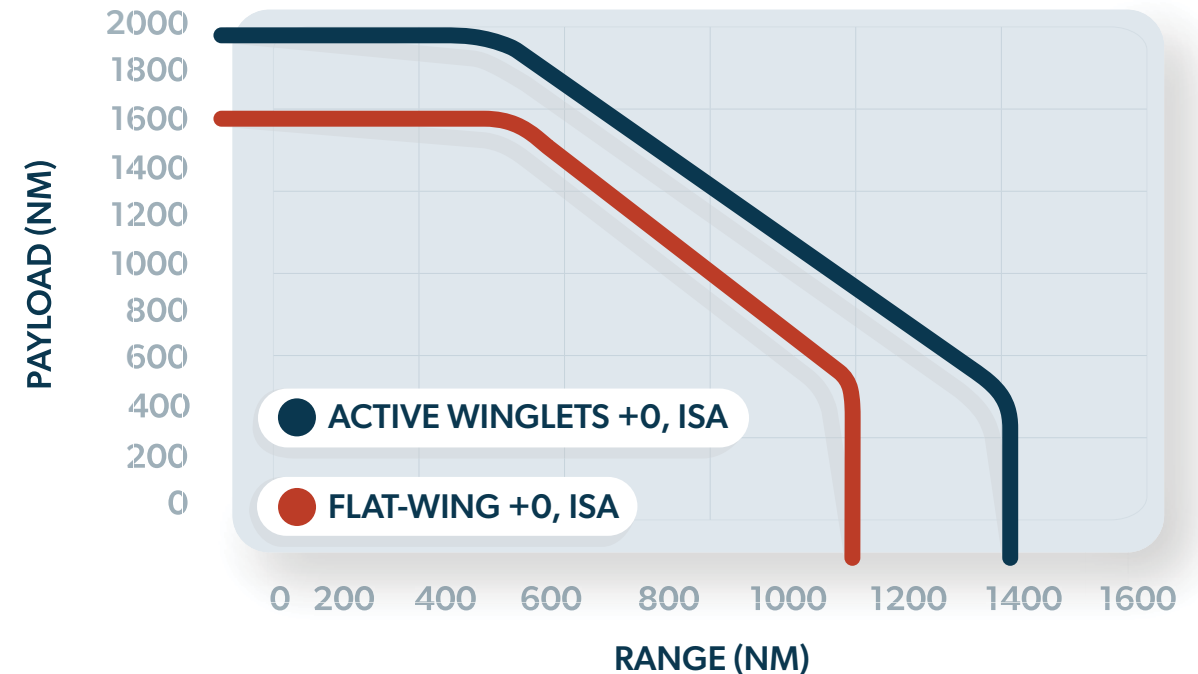

# CJ WINGSPAN WITH ACTIVE WINGLETS 52 FT 6 IN

46 FT 5 IN WITHOUT

# FLY YOUR CJ MORE ECONOMICALLY

The first time you take off with your new Active Winglets, you'll immediately recognize the dynamic response to changing loads and conditions. Active Winglets are uncompromised aerodynamically, allowing peak efficiency – without the need to add additional wing structure. Not only does this give you a smoother, safer ride, it also delivers efficiency gains of up to 33% in fuel consumption and a host of other benefits including:

- Up to 1400 nm additional range MCT @ 0 wind
- Increased High/Hot Takeoff weight by up to 740 lbs.
- Direct climb to FL410 in 32 minutes or less at MTOW
- Increased useful load via +400 lbs MZFW

CJ ESTIMATED PAYLOAD-RANGE COMPARISONS FOR DIFFERENT CONFIGURATIONS: **ISA +0 & 600 LB FUEL RESERVE, 100 LB TAXI FUEL, MCT**