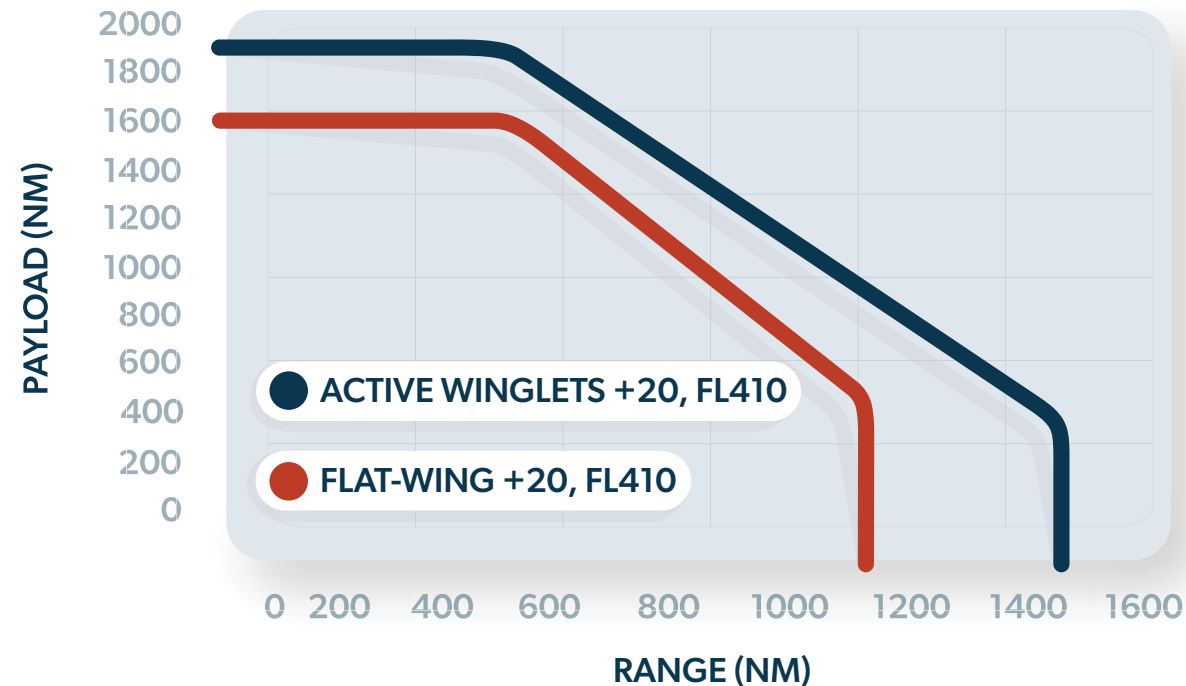

CJ ESTIMATED PAYLOAD-RANGE COMPARISONS FOR DIFFERENT CONFIGURATIONS: **ISA -10 & 600 LB FUEL RESERVE, 100 LB TAXI FUEL, MCT**