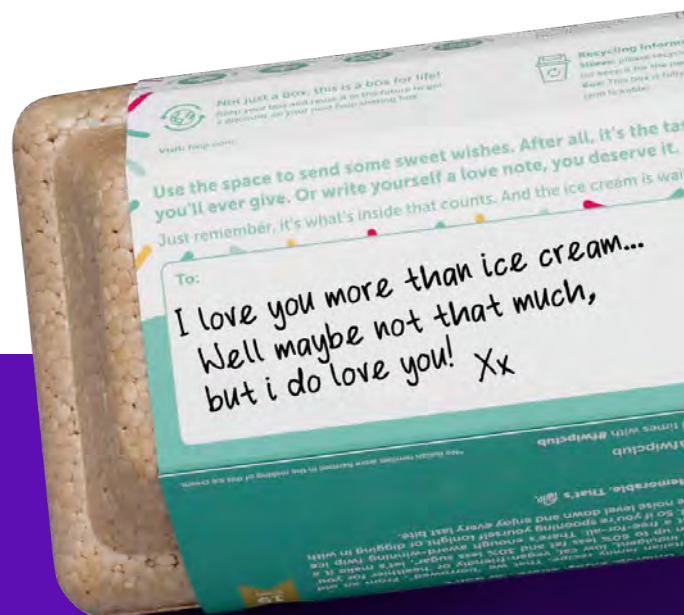

GROW THE CATEGORY THROUGH NEW OCCASIONS

TAKE ADVANTAGE OF NEW WAYS TO SELL ICE CREAM & INCREASE YOUR REVENUE

There's a card for almost every occasion: congratulations, sorry, love you...but what could be better than saying it with ice cream, right? Introducing Chill Box from fwip. The compostable and reusable Chill Box keeps 3 servings of fwip cold for 2 hours. The sleeve even has space for a personal message. Perfect for your customers to share a delicious treat with friends and loved ones.

60%
MORE SALES
WITH CHILL BOX

New occasions
for sharing & gifting

Boost revenue
with ice cream sales

Ideal for delivery
& takeaway