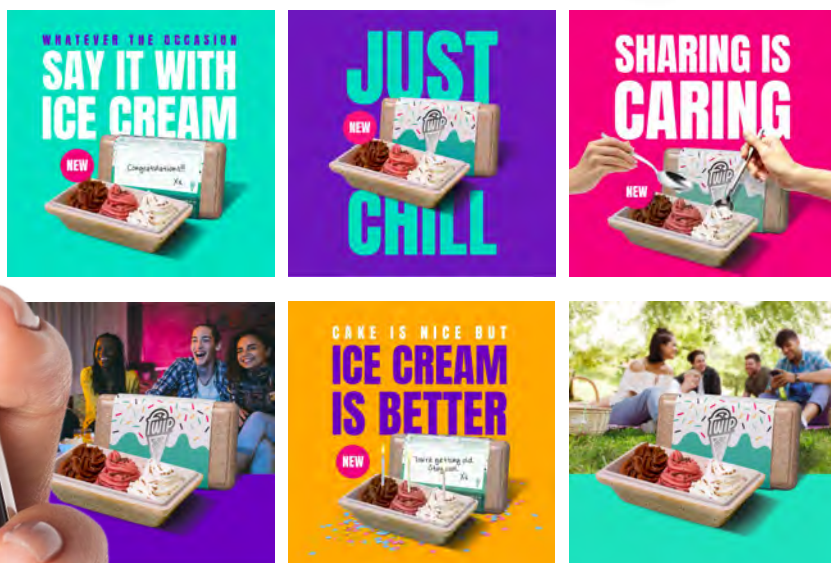

TARGET YOUR CUSTOMERS WITH ENGAGING MARKETING

Your Chill Box package includes 2 x Standout A4 Posters plus access to a huge selection of social media assets including delivery partner branded images.

[Click to download social assets](#)

A4 Posters
for windows & walls

Order your Chill Box package today

orders@fwip.com
0207 247 0777