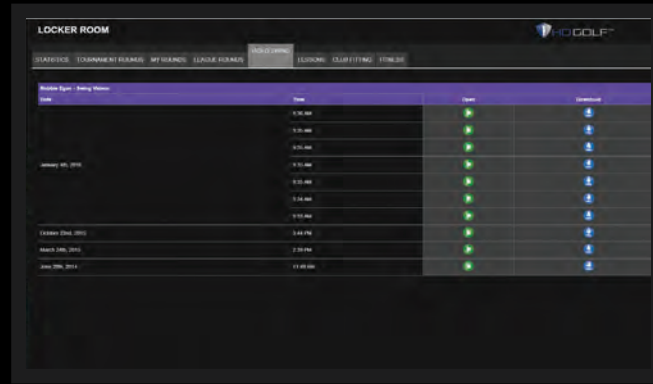

# A Complete Golf Instruction Studio

- Fully integrated and modular, professional golf instruction system
- Comprehensive data collection and simultaneous display options
- Access data anywhere - on HD Golf™ systems or online (computers, smart phones or tablets)
- Includes “closed loop” diagnostic tools for shot analysis, video swing analysis, swing dynamics and weight transfer/balance analysis
- Easily upload audio & video files for sharing and review
- Features precision club fitting and equipment comparison tools
- Generate a variety of customizable performance reports