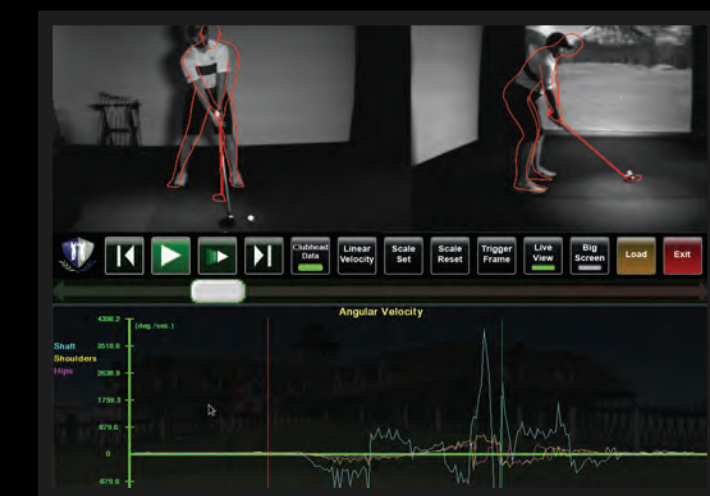

### SWING DYNAMICS ANALYSIS:

- Makes a comprehensive series of highly accurate swing dynamic and shaft measurements in "real-time" including:
  - Angle of attack
  - Club head acceleration
  - Shaft flex & Load factor
  - Position of maximum club head speed
  - Club head speed at impact
  - Swing tempo

### SHOT ANALYSIS:

- HD Golf™ has the unique capability to measure all critical ball and club parameters with high accuracy
- Measurements include:
  - Distance (carry & roll)
  - Ball speed
  - Club-head speed
  - Efficiency ("smash factor")
  - Launch angle
  - Swing-path (outside/in, inside/out)
  - Club head angle at impact
  - Ball position re: club-head at impact
  - Ball spin
  - Spin axis

- Video Swing Analysis
- Swing Dynamics Analysis
- Weight Transfer/Balance Analysis
- HDG™ Practice Facility

Take Golf Instruction to the Next Level!

CLUB NAME	SHOT DIST.	CARRY	BALL SPEED	CLUB SPEED	SMASH FACTOR	LAUNCH ANGLE	HORIZ. ANGLE	CLUB PATH	SPIN RATE	SPIN AXIS	CLUB IMPACT	CLUB FACE ANGLE
Average	191.80	184.04	127.38	67.59	1.29	18.73	5.63	-9.22	5388.75	13.44	---	3.79
Shot 8	197.75	192.27	125.59	89.40	1.40	18.33	-7.61	-9.51+D	5420.90	7.74	C	1.75

### WEIGHT TRANSFER/BALANCE ANALYSIS:

- The HD Golf™ Pressure Mat is the ideal tool for instructors to teach golfers to optimize energy transfer and increase distance
- Seamlessly integrated and synchronized with HD Golf™ Video Swing Analysis, allowing you to freeze frame and evaluate your swing at any point, such as address, transition and impact
- With 600 sensors, the Pressure Mat provides detailed analysis of key pressure points allowing golfers to see the micro-moves that cannot be seen on video