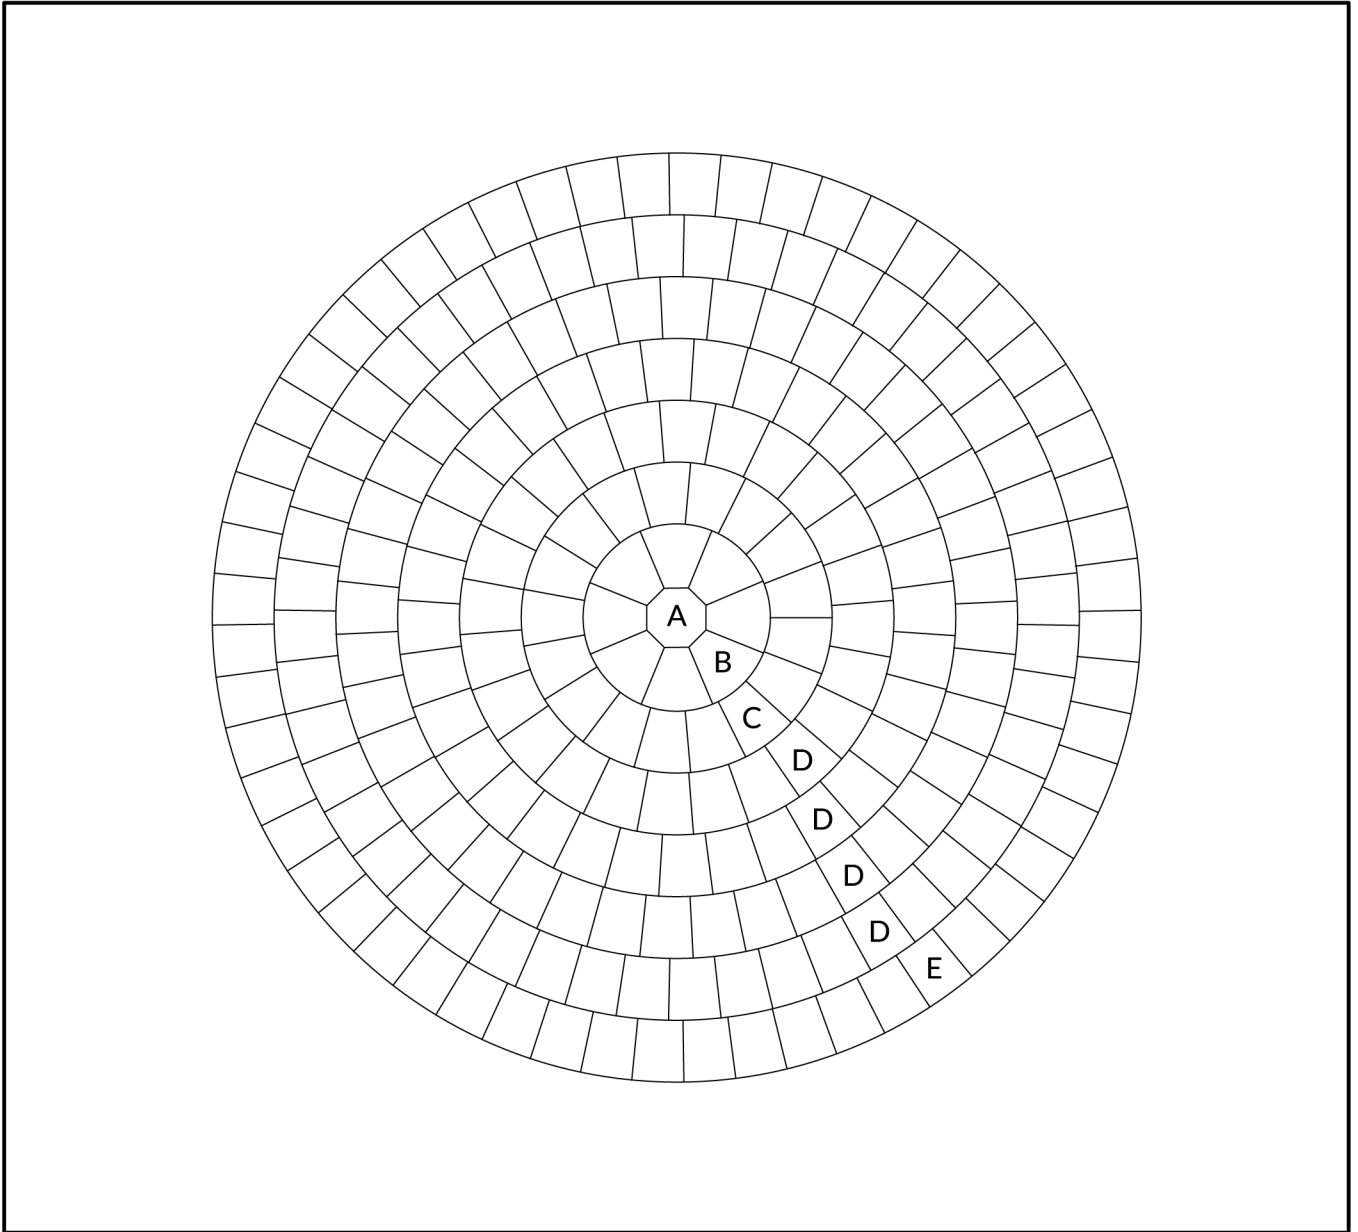

# Antique Kobble Circle Kit

## Circle Pattern

Approx. Scale: 1/2" = 1'-0"

The layout pattern shown is approximate and may vary from actual installations.

California Facility  
13296 Temescal Canyon Road  
Corona, CA 92883

Arizona Facility  
6700 W. Allison Road  
Chandler, AZ 85226