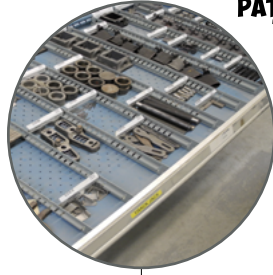

### Many possible uses

R5AKG-3807

Fixed cabinet

R5BEE-3801

Mobile cabinet

R5XHE-1002

Stacked cabinet

- 400 lb capacity per drawer, 100% extension
- Lifetime warranty on the drawer rolling mechanism
- 18 standard colors
- Many different configurations possible
- 10 standard drawer heights
- Wide range of cabinet widths, depths and heights
- Designed, developed and manufactured by Rousseau
- Wide variety of accessories available
- True dimensions that allow for perfect modularity

# Features and benefits

\*Power feed panels available with air connections, 2 USB ports, telephone jack and electrical outlets

**PATENTED**

Patented system of dividers & clip-in partitions and plastic bins (optional)

\*\*Supports available for laptop, tablet, monitor, keyboard and mouse

Widths: 24", 30", 36", 48" and 60"

Heights: 28", 30", 34", 38", 44" and 58"

Depths: 18", 21", 24" and 27"

Drawer heights: 3", 4", 5", 6", 7", 8", 9", 10", 12" and 14"