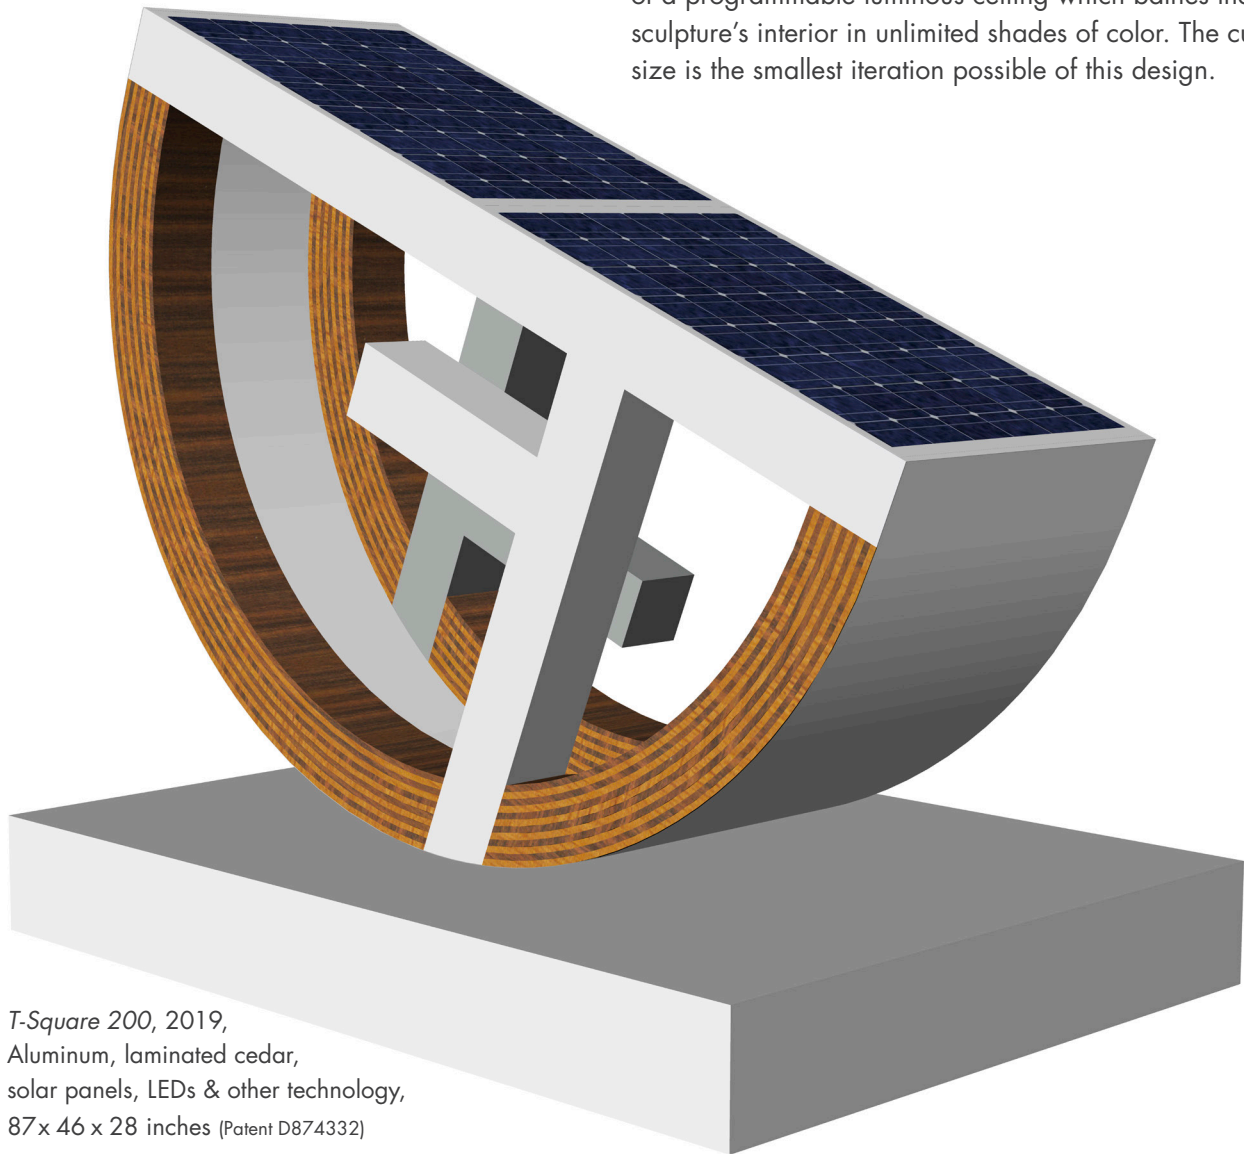

T-Square 200

T-Square features laminated Alaskan Cedar arcs, in keeping with our effort to integrate sustainable materials into the work. We abandoned stained glass in favor of a programmable luminous ceiling which bathes the sculpture's interior in unlimited shades of color. The current size is the smallest iteration possible of this design.

T-Square 200, 2019,
Aluminum, laminated cedar,
solar panels, LEDs & other technology,
87 x 46 x 28 inches (Patent D874332)

**STEVEN
LOWY
STUDIO**

T-Square 2000

**STEVEN
LOWY
STUDIO**