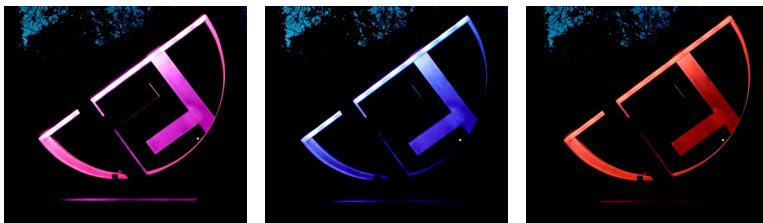

T-Square 200

T-Square features laminated Alaskan Cedar arcs, in keeping with our effort to integrate sustainable materials into the work. We abandoned stained glass in favor of a programmable luminous ceiling which bathes the sculpture's interior in unlimited shades of color. The current size is the smallest iteration possible of this design.

T-Square 200, 2019,
Aluminum, laminated cedar,
solar panels, LEDs & other technology,
87 x 46 x 28 inches (Patent D874332)

**STEVEN
LOWY
STUDIO**

T-Square 2000

**STEVEN
LOWY
STUDIO**