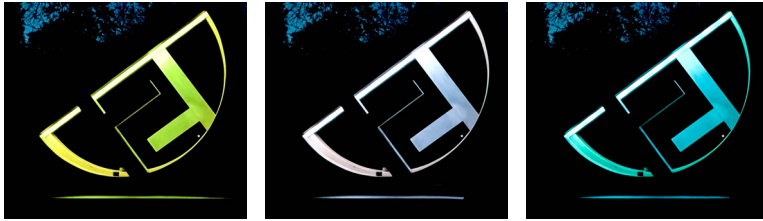

T-Square 200

T-Square features laminated Alaskan Cedar arcs, in keeping with our effort to integrate sustainable materials into the work. We abandoned stained glass in favor of a programmable luminous ceiling which bathes the sculpture's interior in unlimited shades of color. The current size is the smallest iteration possible of this design.

T-Square 200, 2019,
Aluminum, laminated cedar,
solar panels, LEDs & other technology,
87 x 46 x 28 inches (Patent D874332)

**STEVEN
LOWY
STUDIO**

T-Square 2000

**STEVEN
LOWY
STUDIO**