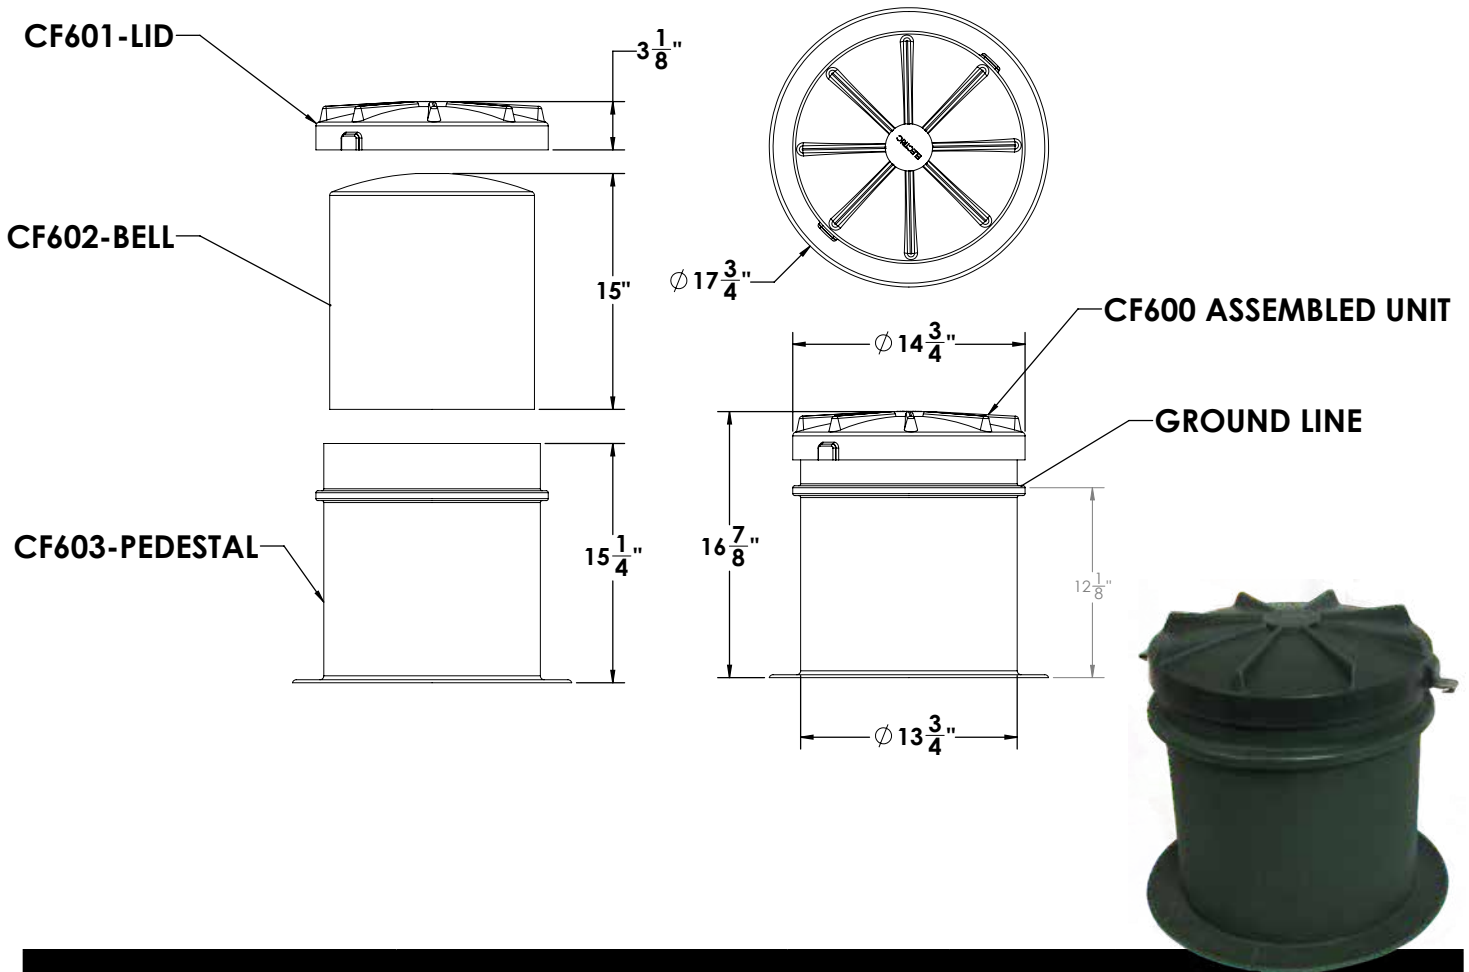

CF600

SECONDARY PEDESTAL

Part No.	Product	Unit Weight	Per Pallet	Pallet Dims	Pallet Weight
CF600AG-MG188	CF600 Secondary Pedestal	10 lbs	30	48"x40"x54"	166 lbs
CF603-MG-PED	CF603 Pedestal Only	5.5 lbs	-	-	-
CF602-BK-BELL	CF602 Bell Only	3.5 lbs	-	-	-
CF601-MG-LID	CF601 Lid Only	2.2 lbs	-	-	-