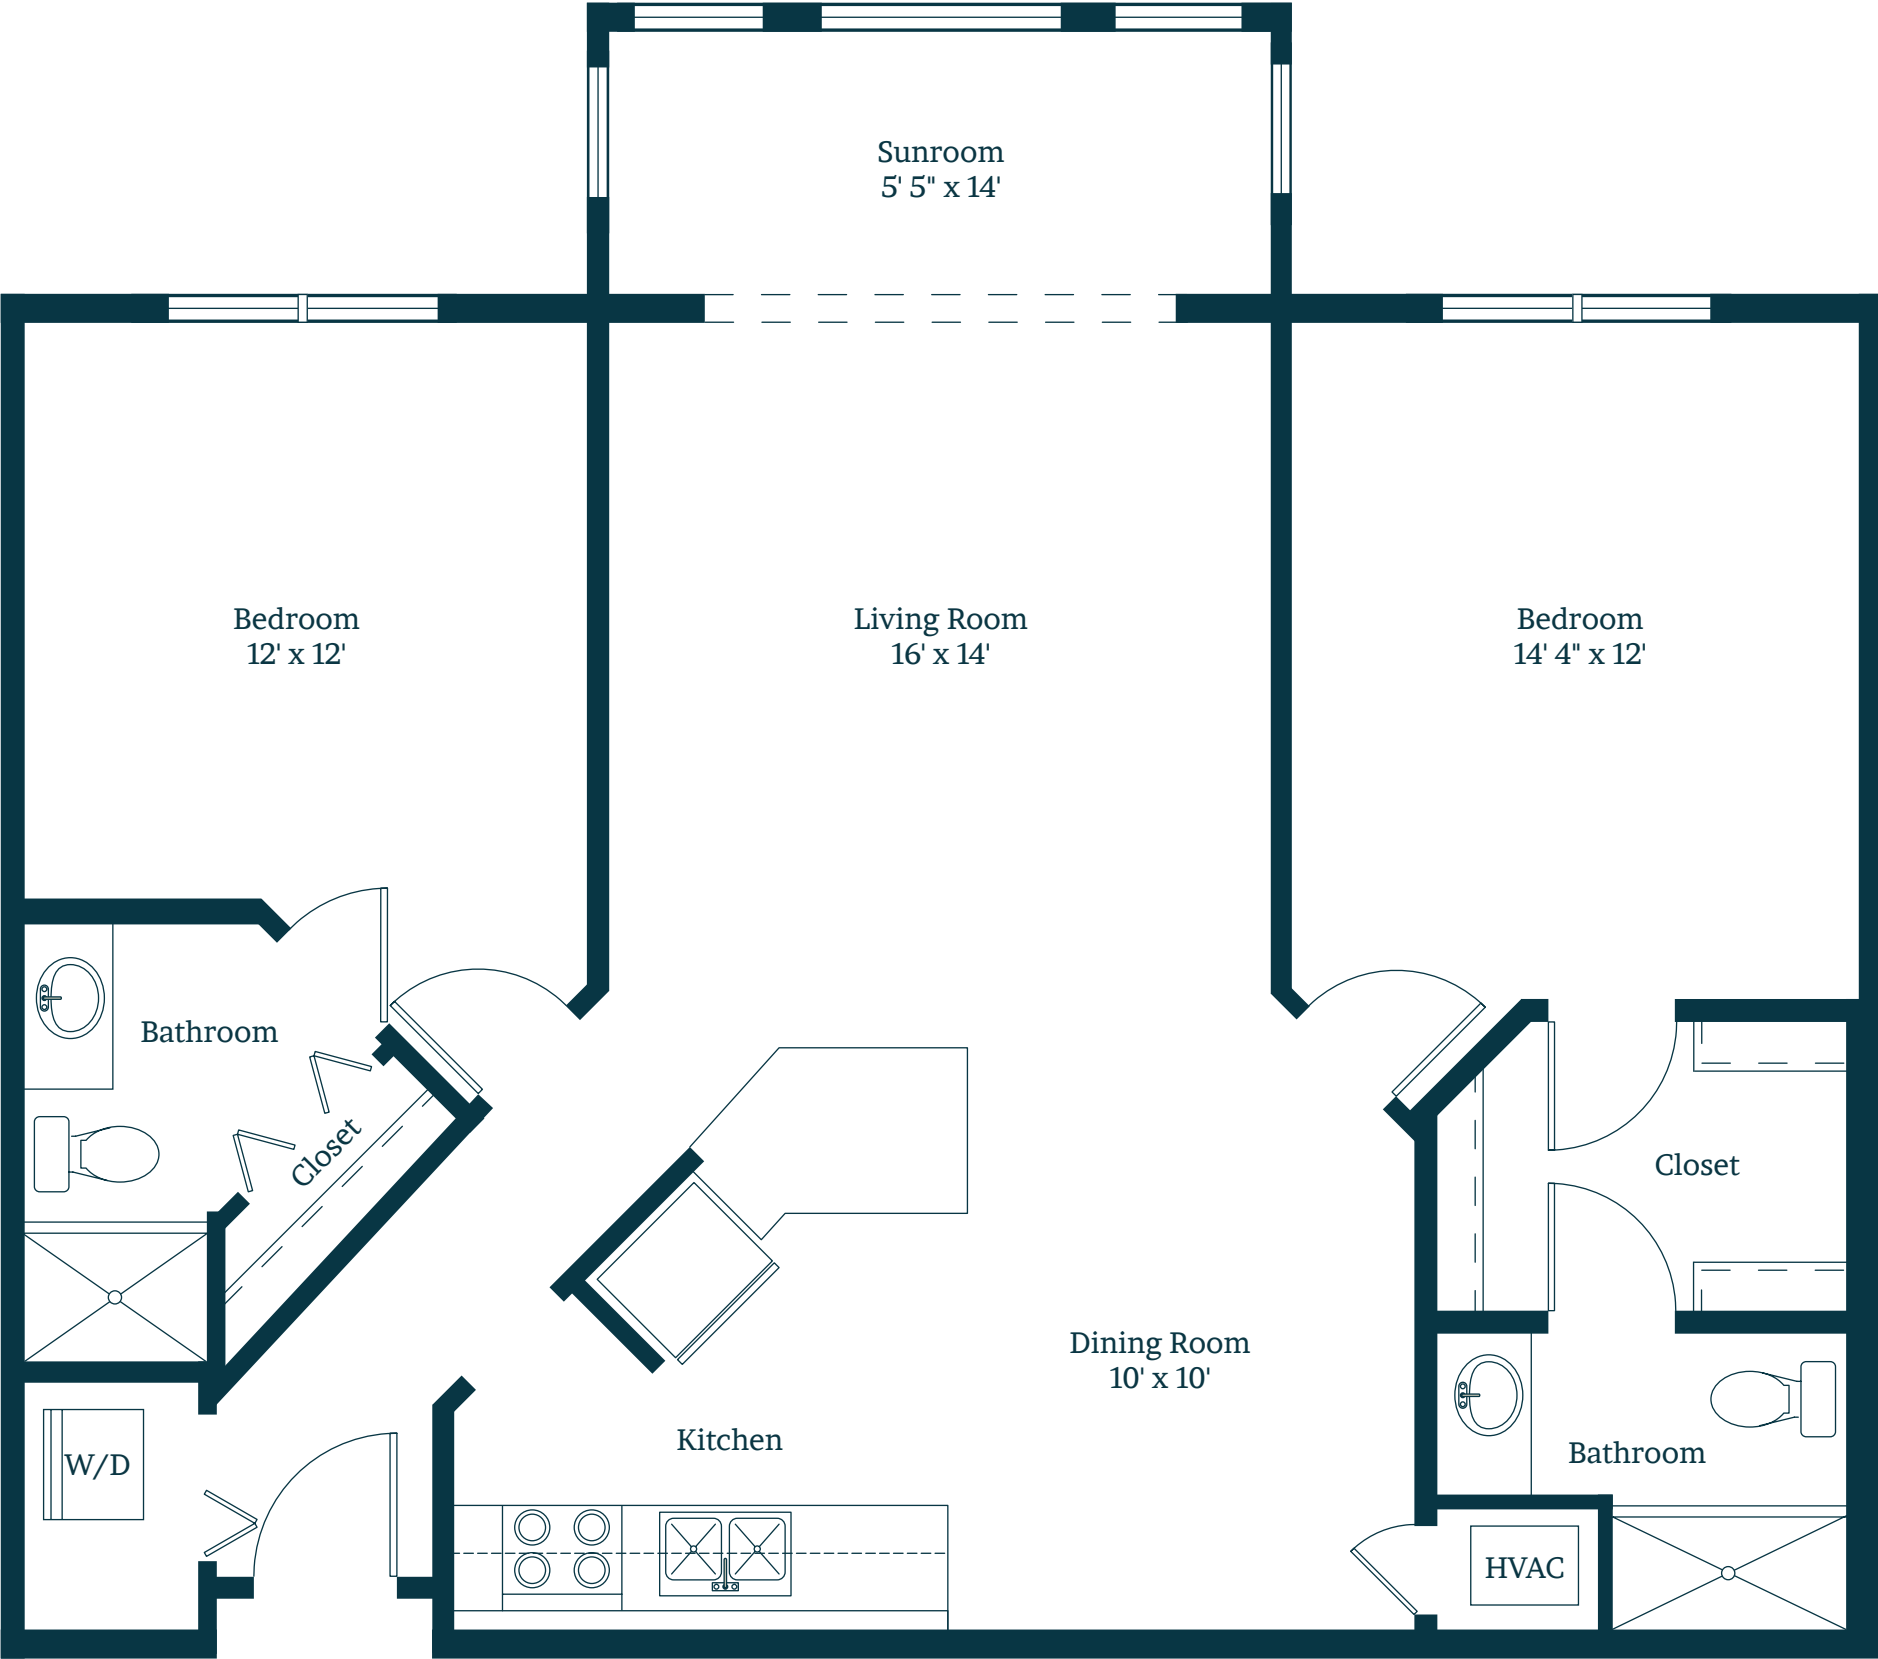

Stratford

2 Bedroom, 2 Bathroom Clubhouse Apartment
1,246 square feet

Note: Plans at 1/4" Scale