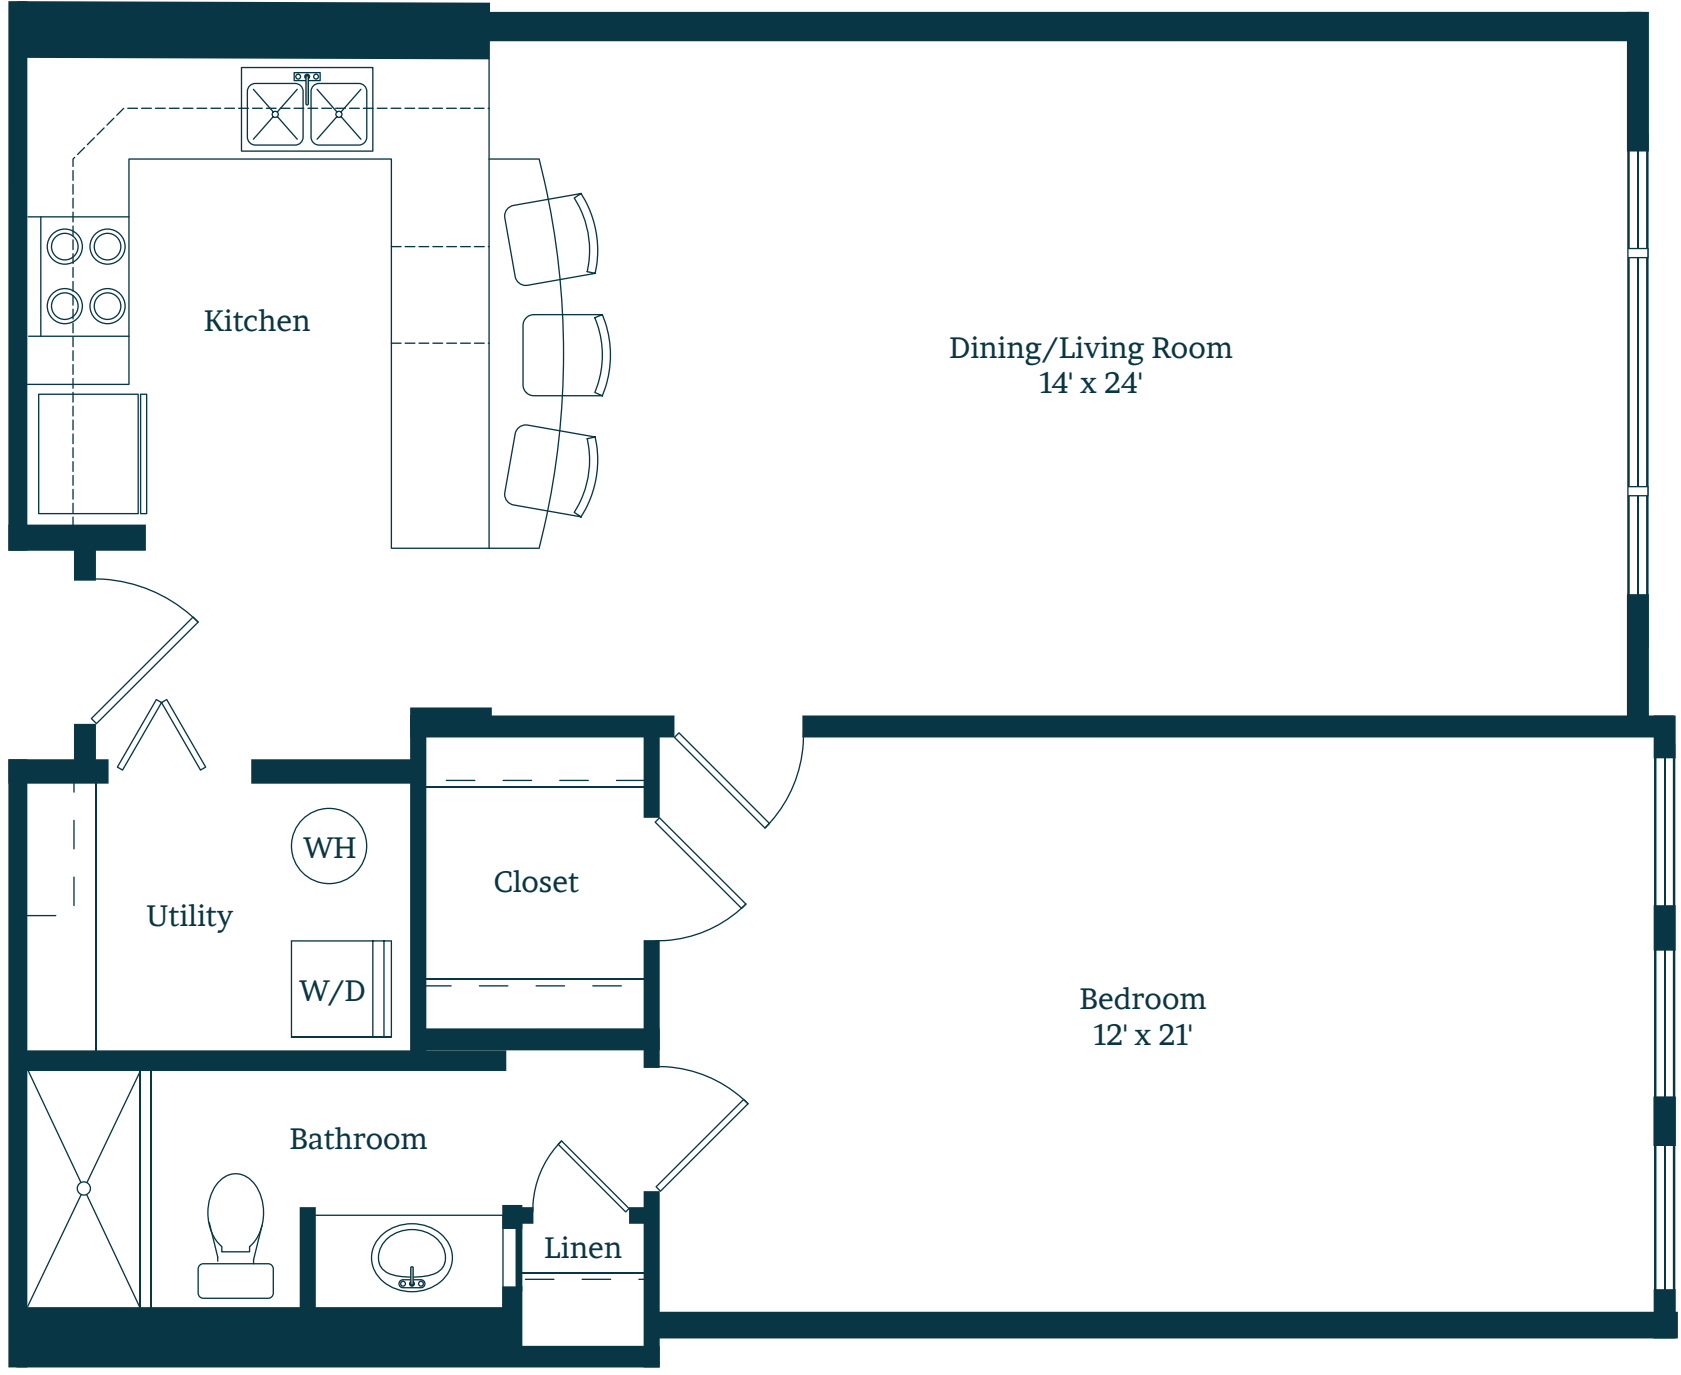

Chelsea

1 Bedroom, 1 Bathroom Clubhouse Apartment
930 square feet

Note: Plans at 1/4" Scale