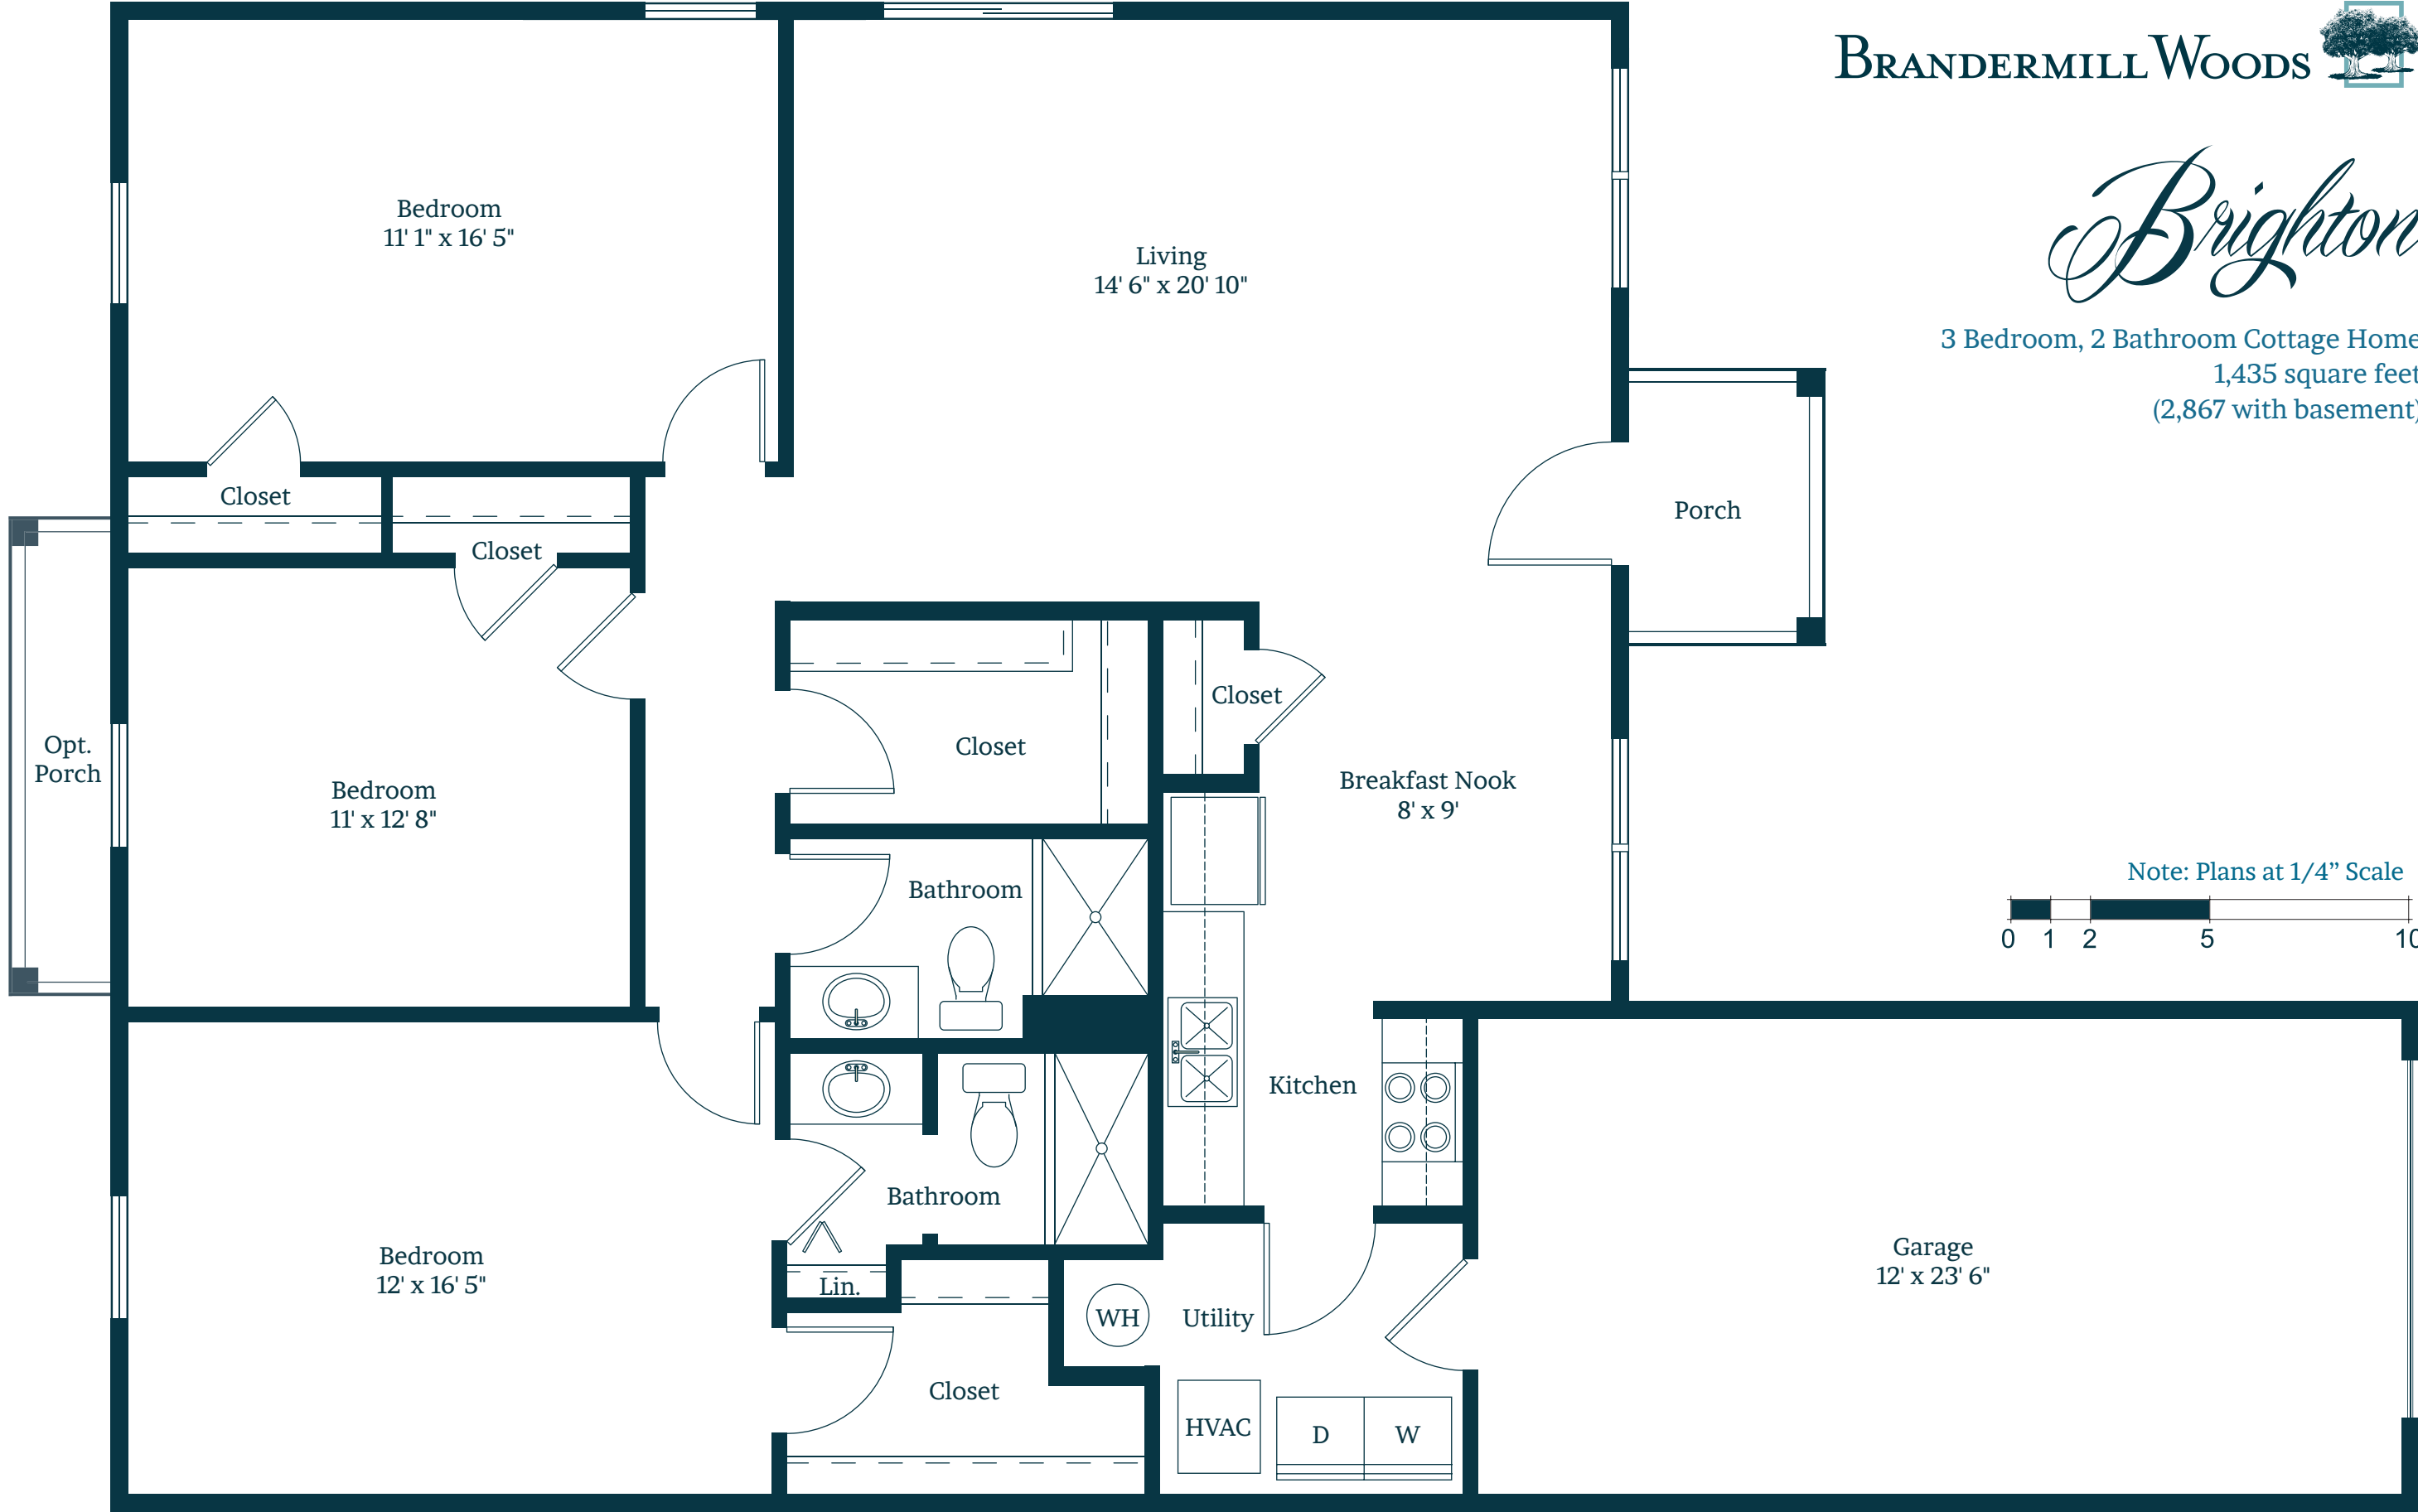

# Brighton

3 Bedroom, 2 Bathroom Cottage Home  
1,435 square feet  
(2,867 with basement)

Note: Plans at 1/4" Scale