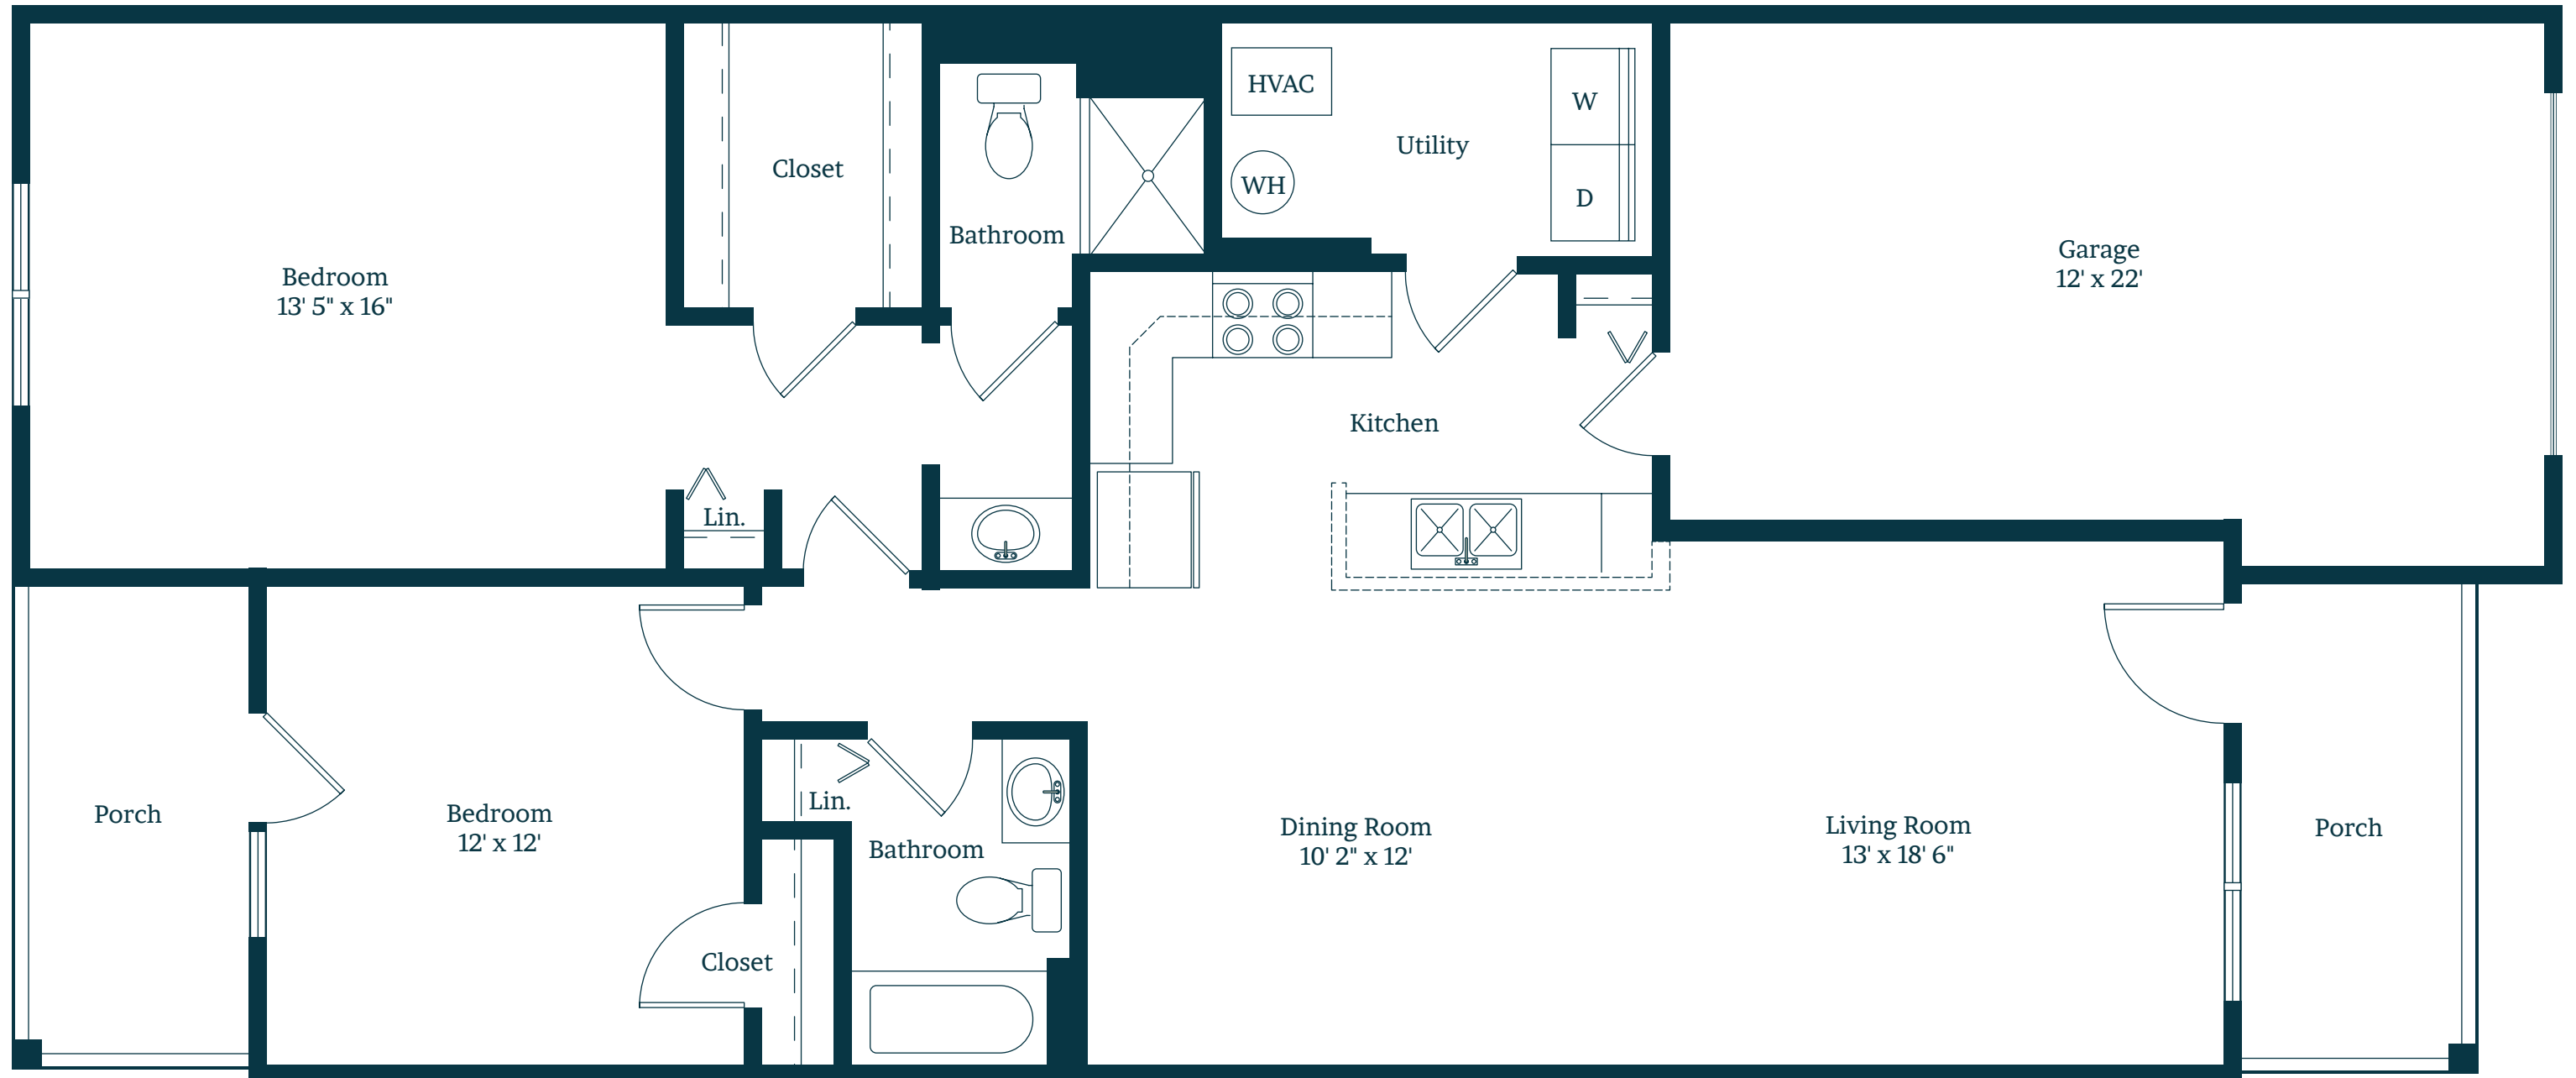

Queensbury

2 Bedroom, 2 Bathroom Cottage Home
1,224 square feet
(2,326 with basement)

BRANDERMILL WOODS 

Note: Plans at 1/4" Scale