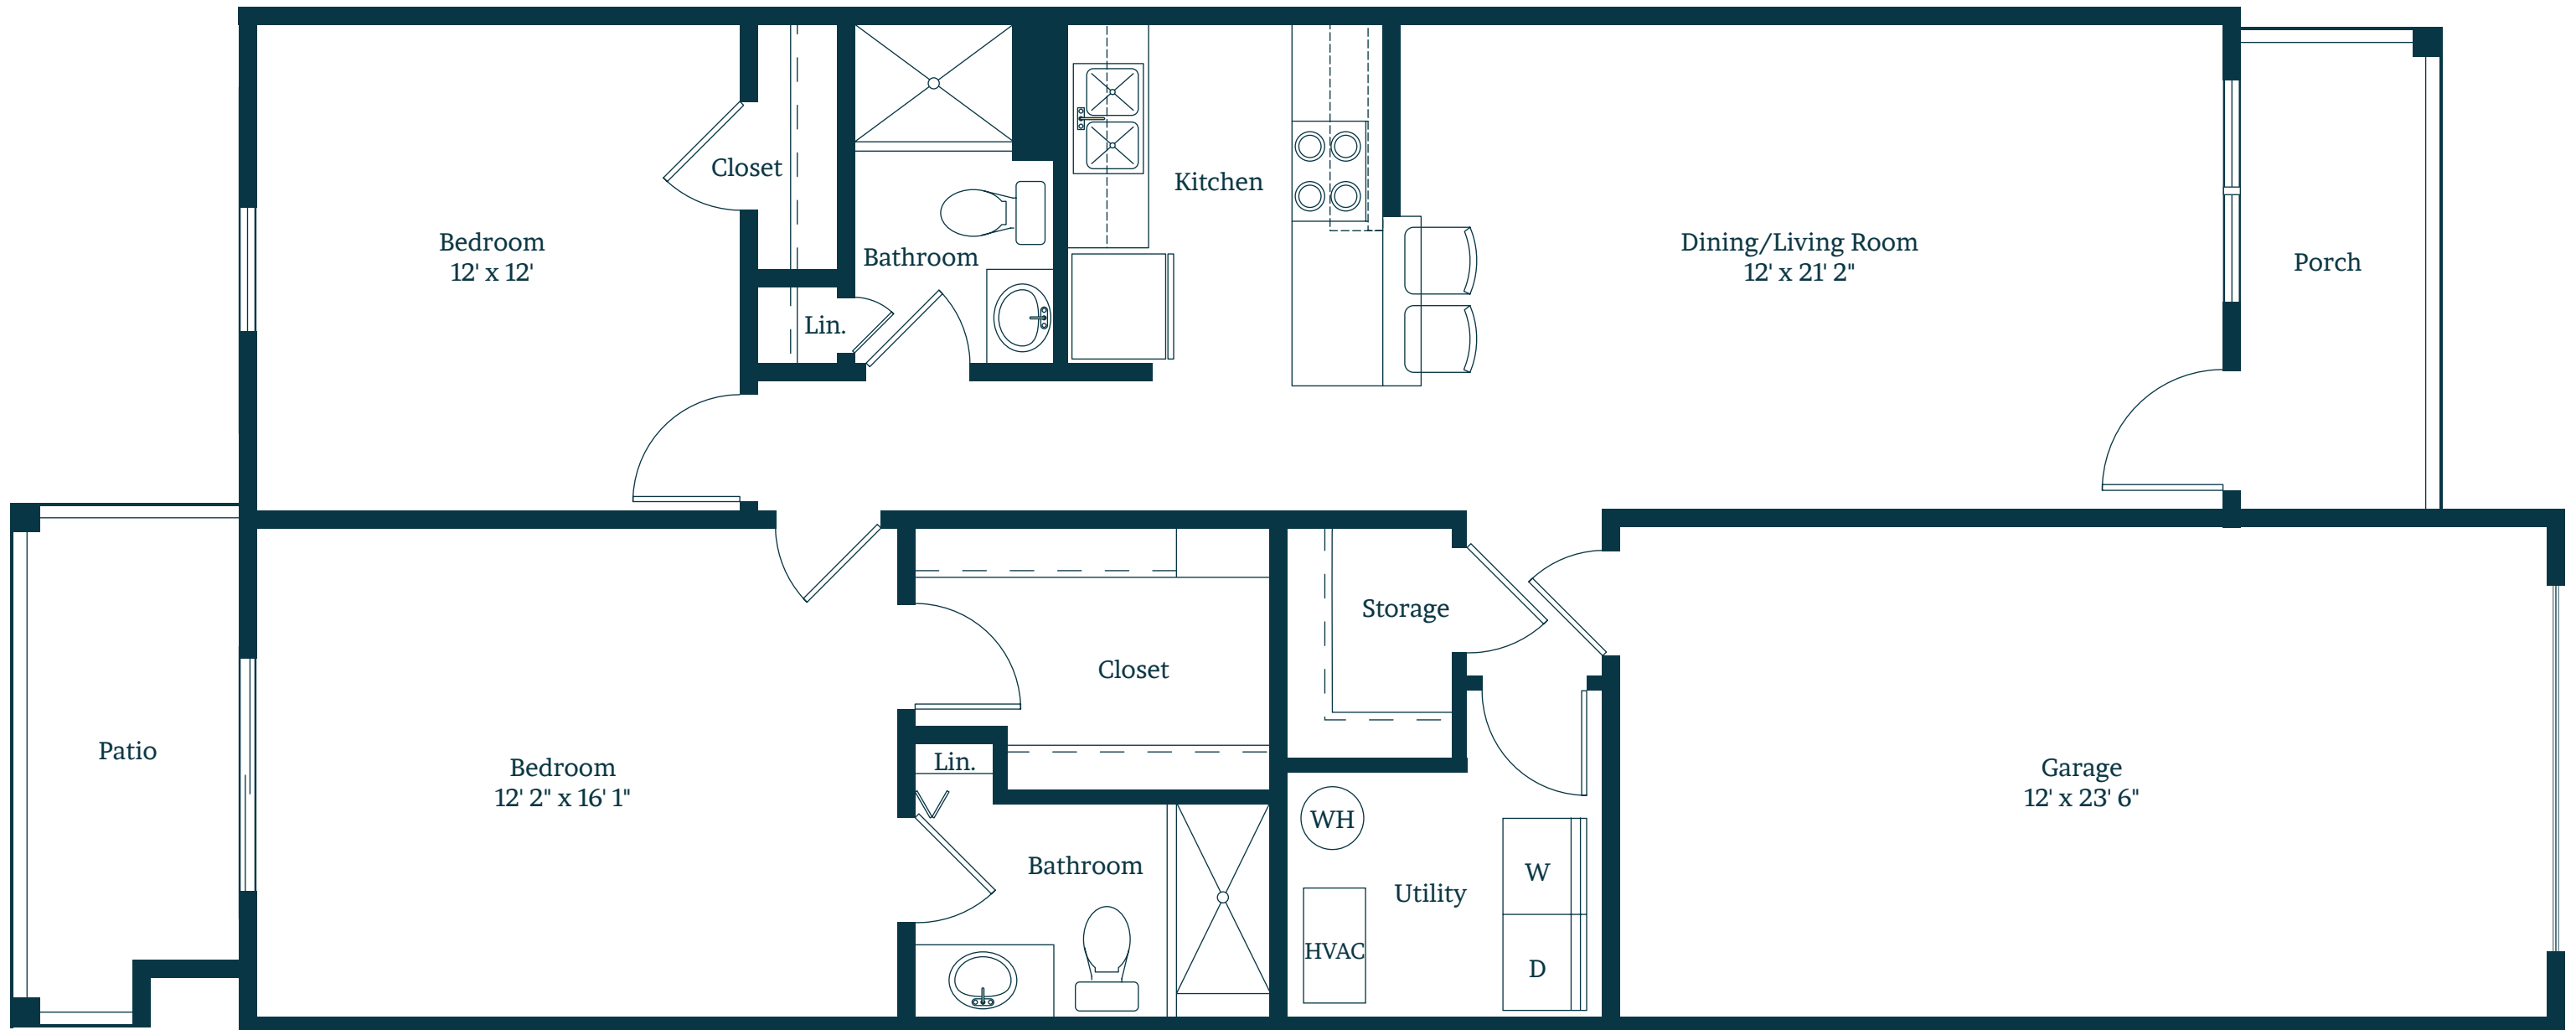

Windsor

2 Bedroom, 2 Bathroom Cottage Home
1,076 square feet
(1,954 with basement)

BRANDERMILL WOODS 

Note: Plans at 1/4" Scale