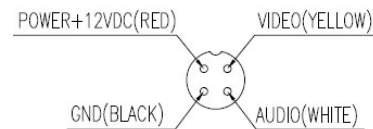

Dimensions

4-PIN FEMALE

Description

CSP405 is smart compact WDR Forward Facing mini cab vehicle camera offering an outstanding Full 1080P picture quality with audio, Metal U bracket mount bracket.

A perfect choice for a wide range of applications in utility vehicles and mobile machinery

This impressive compact WDR Front Facing mini camera housing is made from high grade aluminum and is waterproof to IP69K making it ideal for harsh environments. It has a super wide viewing angle of 150° with a built-in microphone.