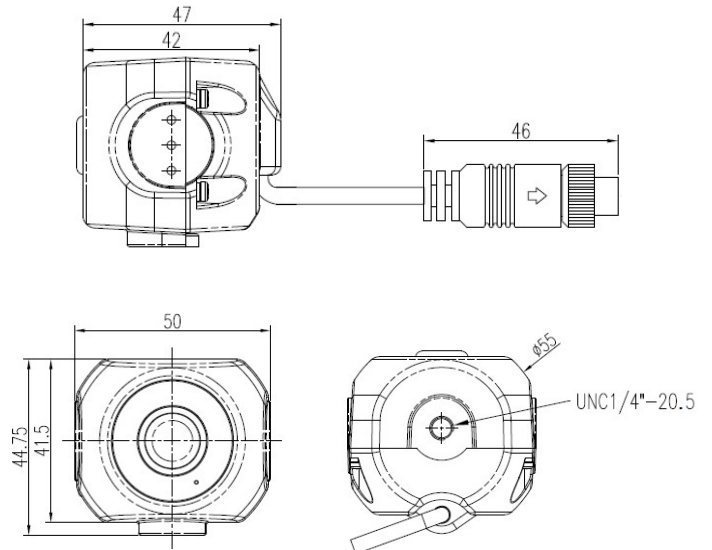

Mini Cab Forward Facing Camera CSP- 405

Features

- 1/2.9" SONY CMOS HD Colour Image Sensor
- Full 1080P (1920 x 1080) 25P / 30P
- 0.1 Lux ~ 0 Lux with IR
- Outstanding Picture Quality
- Housing High Grade Aluminium,
- Robust, Reliable & Versatile
- Wide Dynamic Range (WDR)
- IP69K Rated to stand up in the Harsh Environment
- Power DC 12V, 100mA
- Super Wide viewing angle 150°
- Built-in Microphone

Specification	CSP-405
Image Sensor	1/2.9" SONY CMOS Image Sensor
Resolution	1080p (1920 H x 1080 V) 25P / 30P
Min. Illumination	1.0 Lux, Colour 0 Lux BW with IR LEDs On
Pixel Pitch	2.8µm x 2.8µm
TV System	PAL / NTSC
Scanning System	Progressive Scanning
S/N Ratio	More than 52dB (AGC Off)
Video Output	AHD
AGC	Auto
Shutter Speed	Auto 1/30, 1/25 sec~1/50,000 sec
BLC	Auto
Gamma Consumption	0.45
Night Vision	Distance 10-15m
WDR	Auto
White Balance	Auto
Microphone	Yes
Current Consumption	Max 130mA
Power Source	Regulated 12 V DC (100mA) Max 1.2W
Lens	1.98mm Fixed Mega Lens
Lens Angle	Viewing Angle 150° Option Lens: 110°
IP Rated	Weather proof to IP69K Rated
Ant-Vibration	ISO 16750-3 (Max.10G)
Operating Temp	-20°C ~ 70°C RH95% Max
Connection	RCA / Female 4 Pin
Weight	Approx. 0.35 KG

Dimensions

4-PIN FEMALE

Description

CSP405 is smart compact WDR Forward Facing mini cab vehicle camera offering an outstanding Full 1080P picture quality with audio, Metal U bracket mount bracket.

A perfect choice for a wide range of applications in utility vehicles and mobile machinery

This impressive compact WDR Front Facing mini camera housing is made from high grade aluminum and is waterproof to IP69K making it ideal for harsh environments. It has a super wide viewing angle of 150° with a built-in microphone.