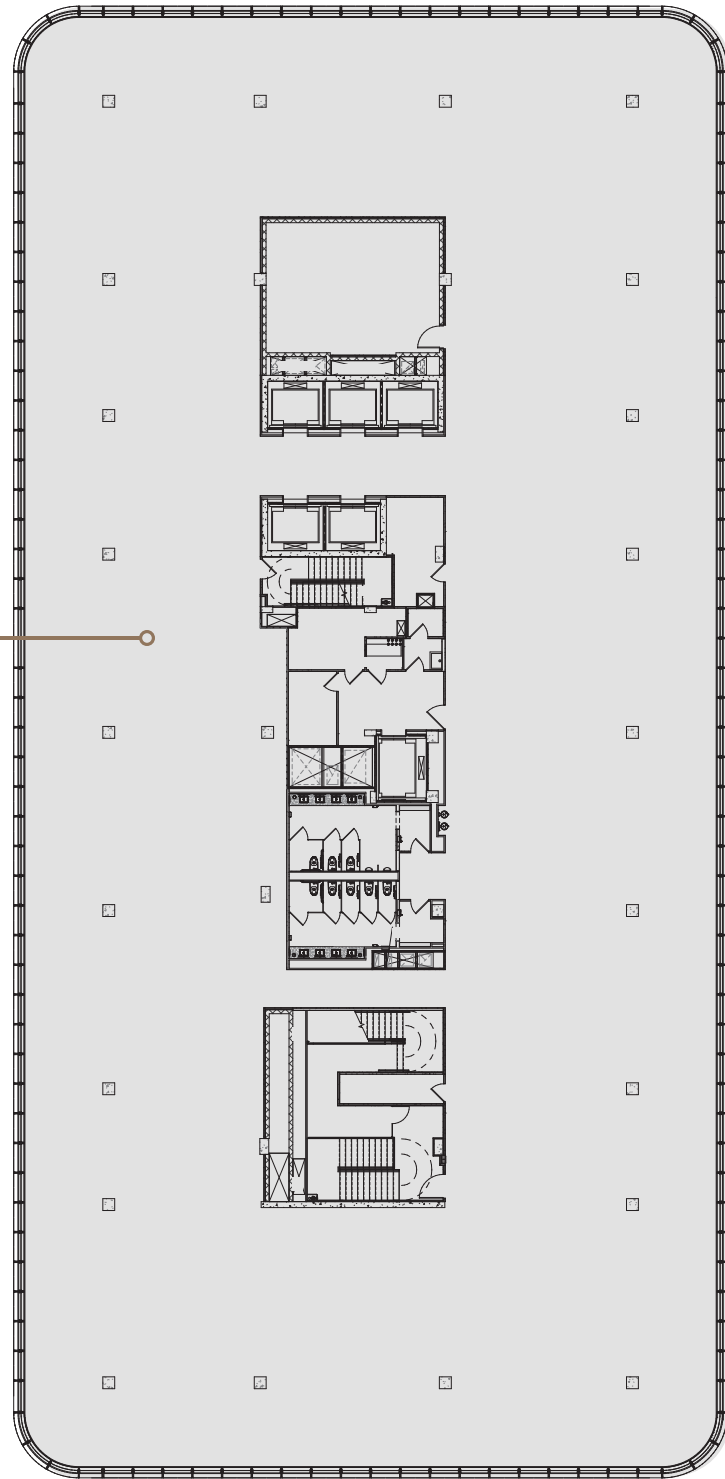

Floor 4

680
MAINE

LEASED

7TH STREET

MAINE AVE

THE OCULUS

WHARF STREET

670
MAINE

25,570 SF

RILEY STREET