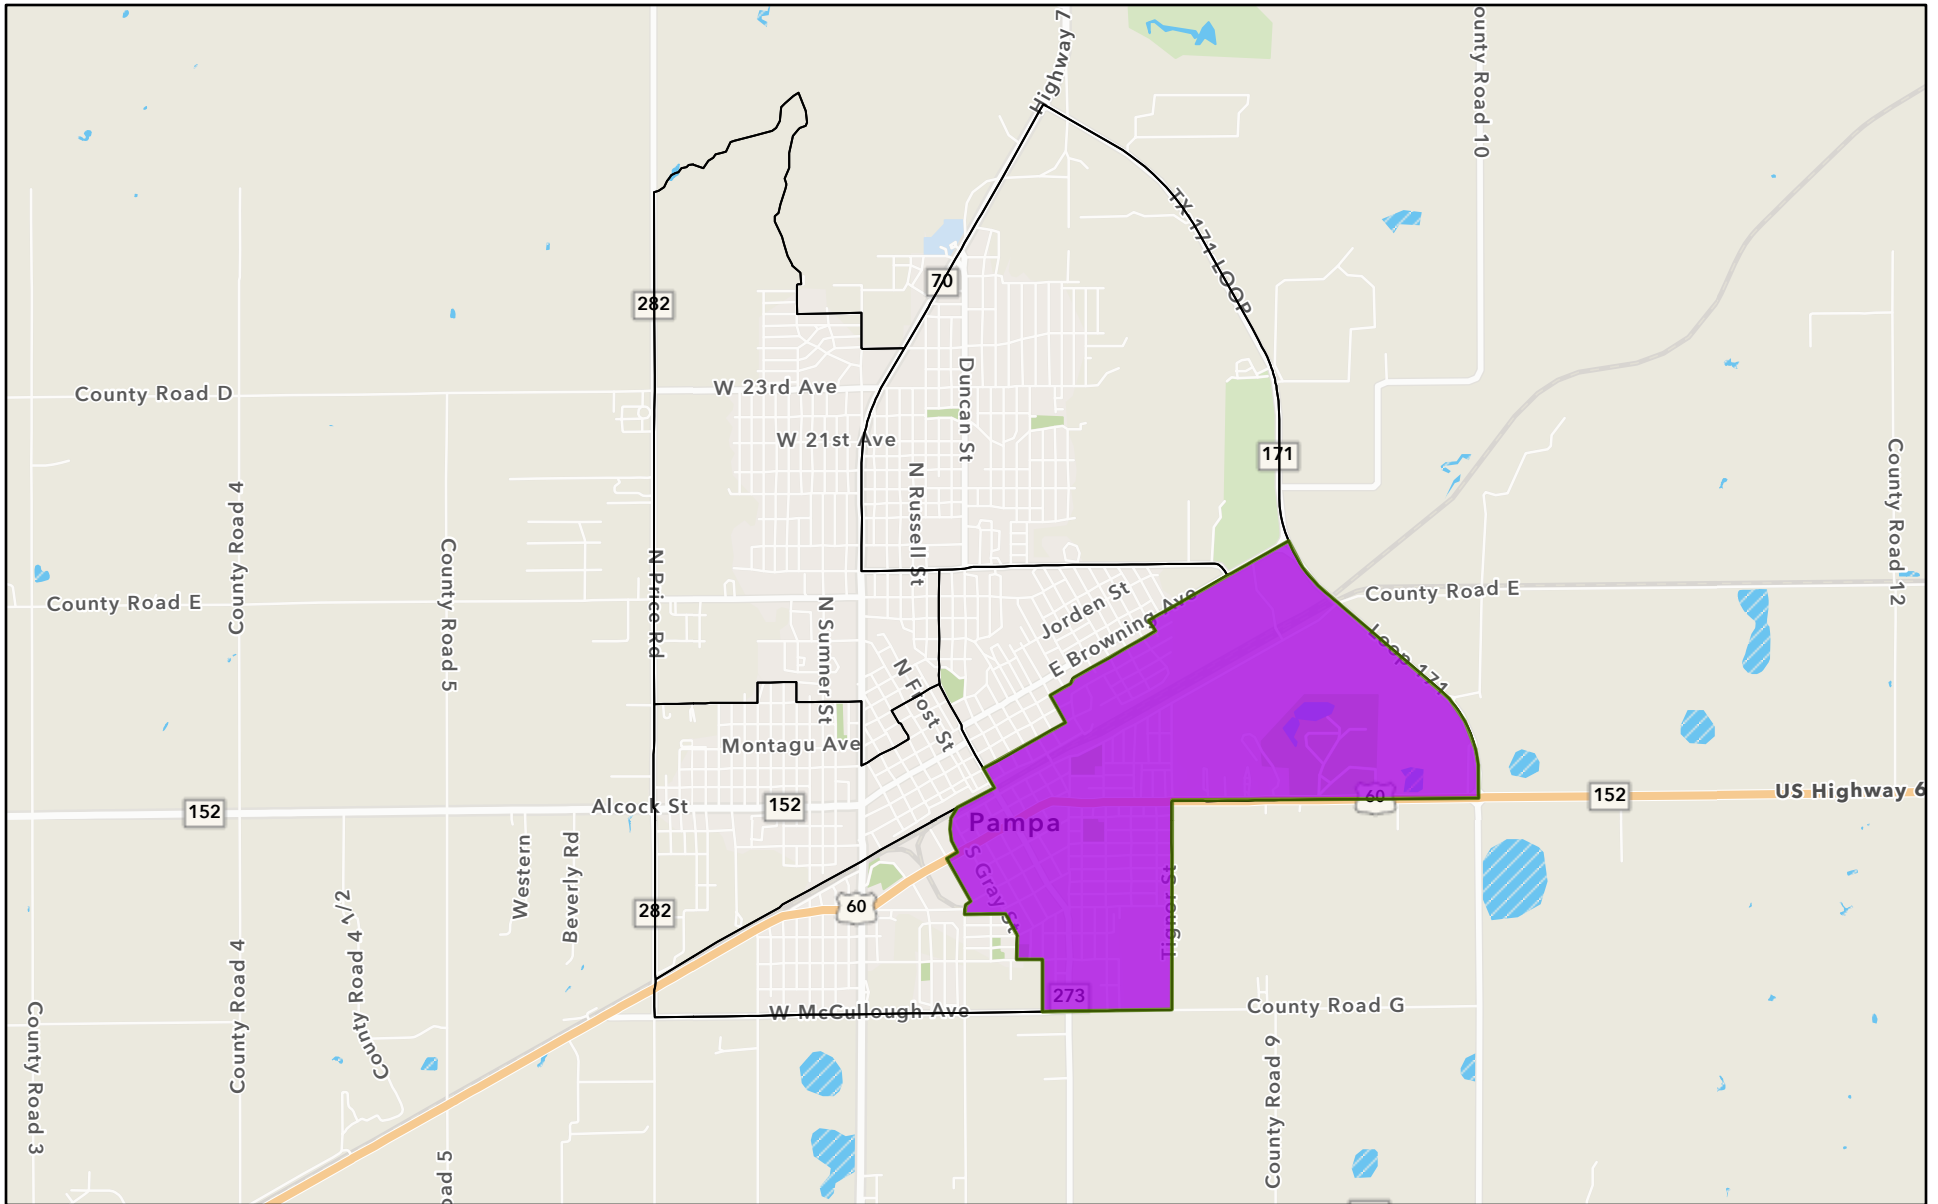

ArcGIS Web Map

4/20/2021, 1:11:31 PM

-  Texas Opportunity Zones
-  Texas Census Tracts

1:72,224

Texas Parks & Wildlife, Esri, HERE, Garmin, SafeGraph, METI/NASA,

Web AppBuilder for ArcGIS

Texas Parks & Wildlife, Esri, HERE, Garmin, SafeGraph, INCREMENT P, METI/NASA, USGS, EPA, NPS, US Census Bureau, USDA |