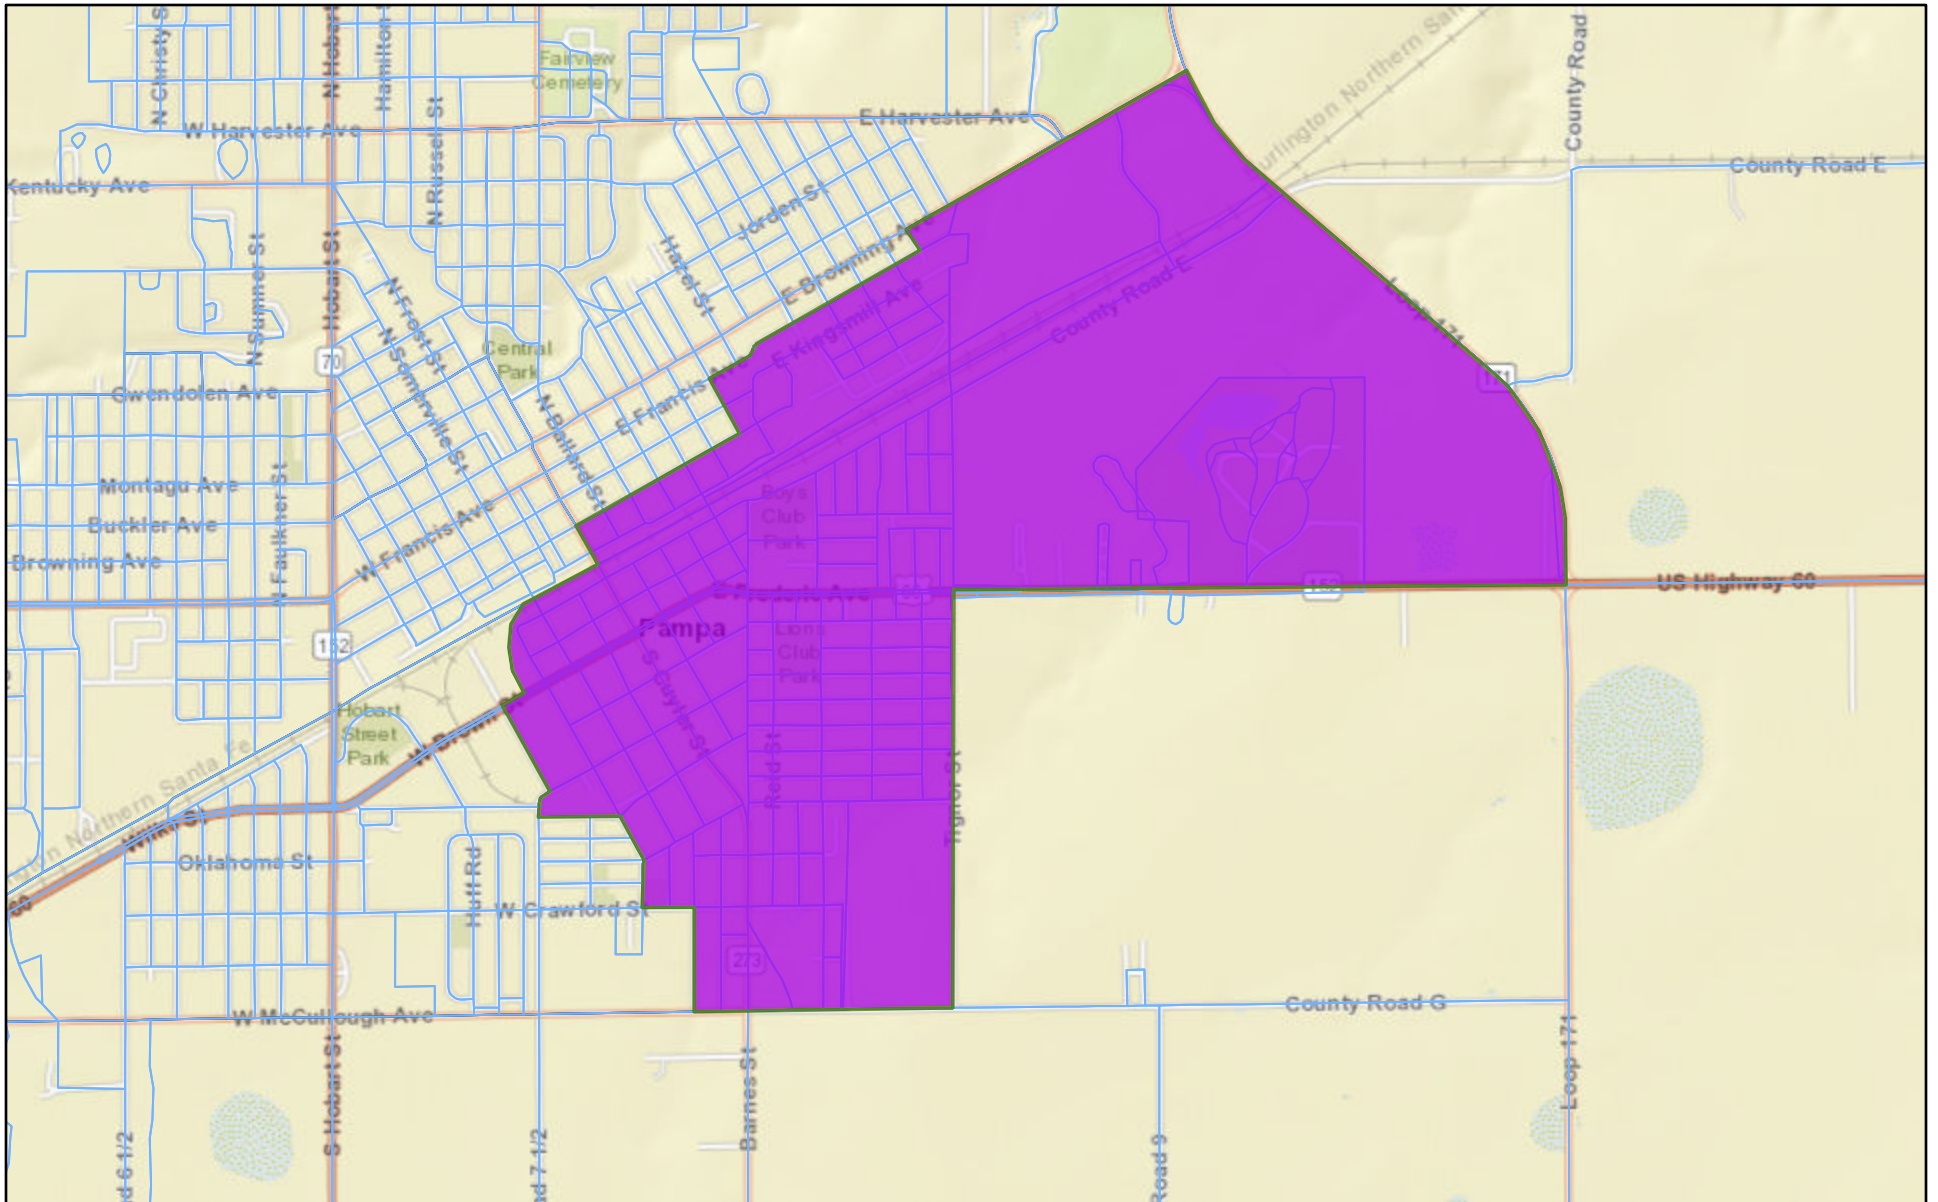

# ArcGIS Web Map

4/20/2021, 12:01:05 PM

-  Texas Opportunity Zones
-  Texas Census Tracts
-  Texas Census Blocks

1:36,112

Esri, HERE, Garmin, INCREMENT P, NGA, USGS