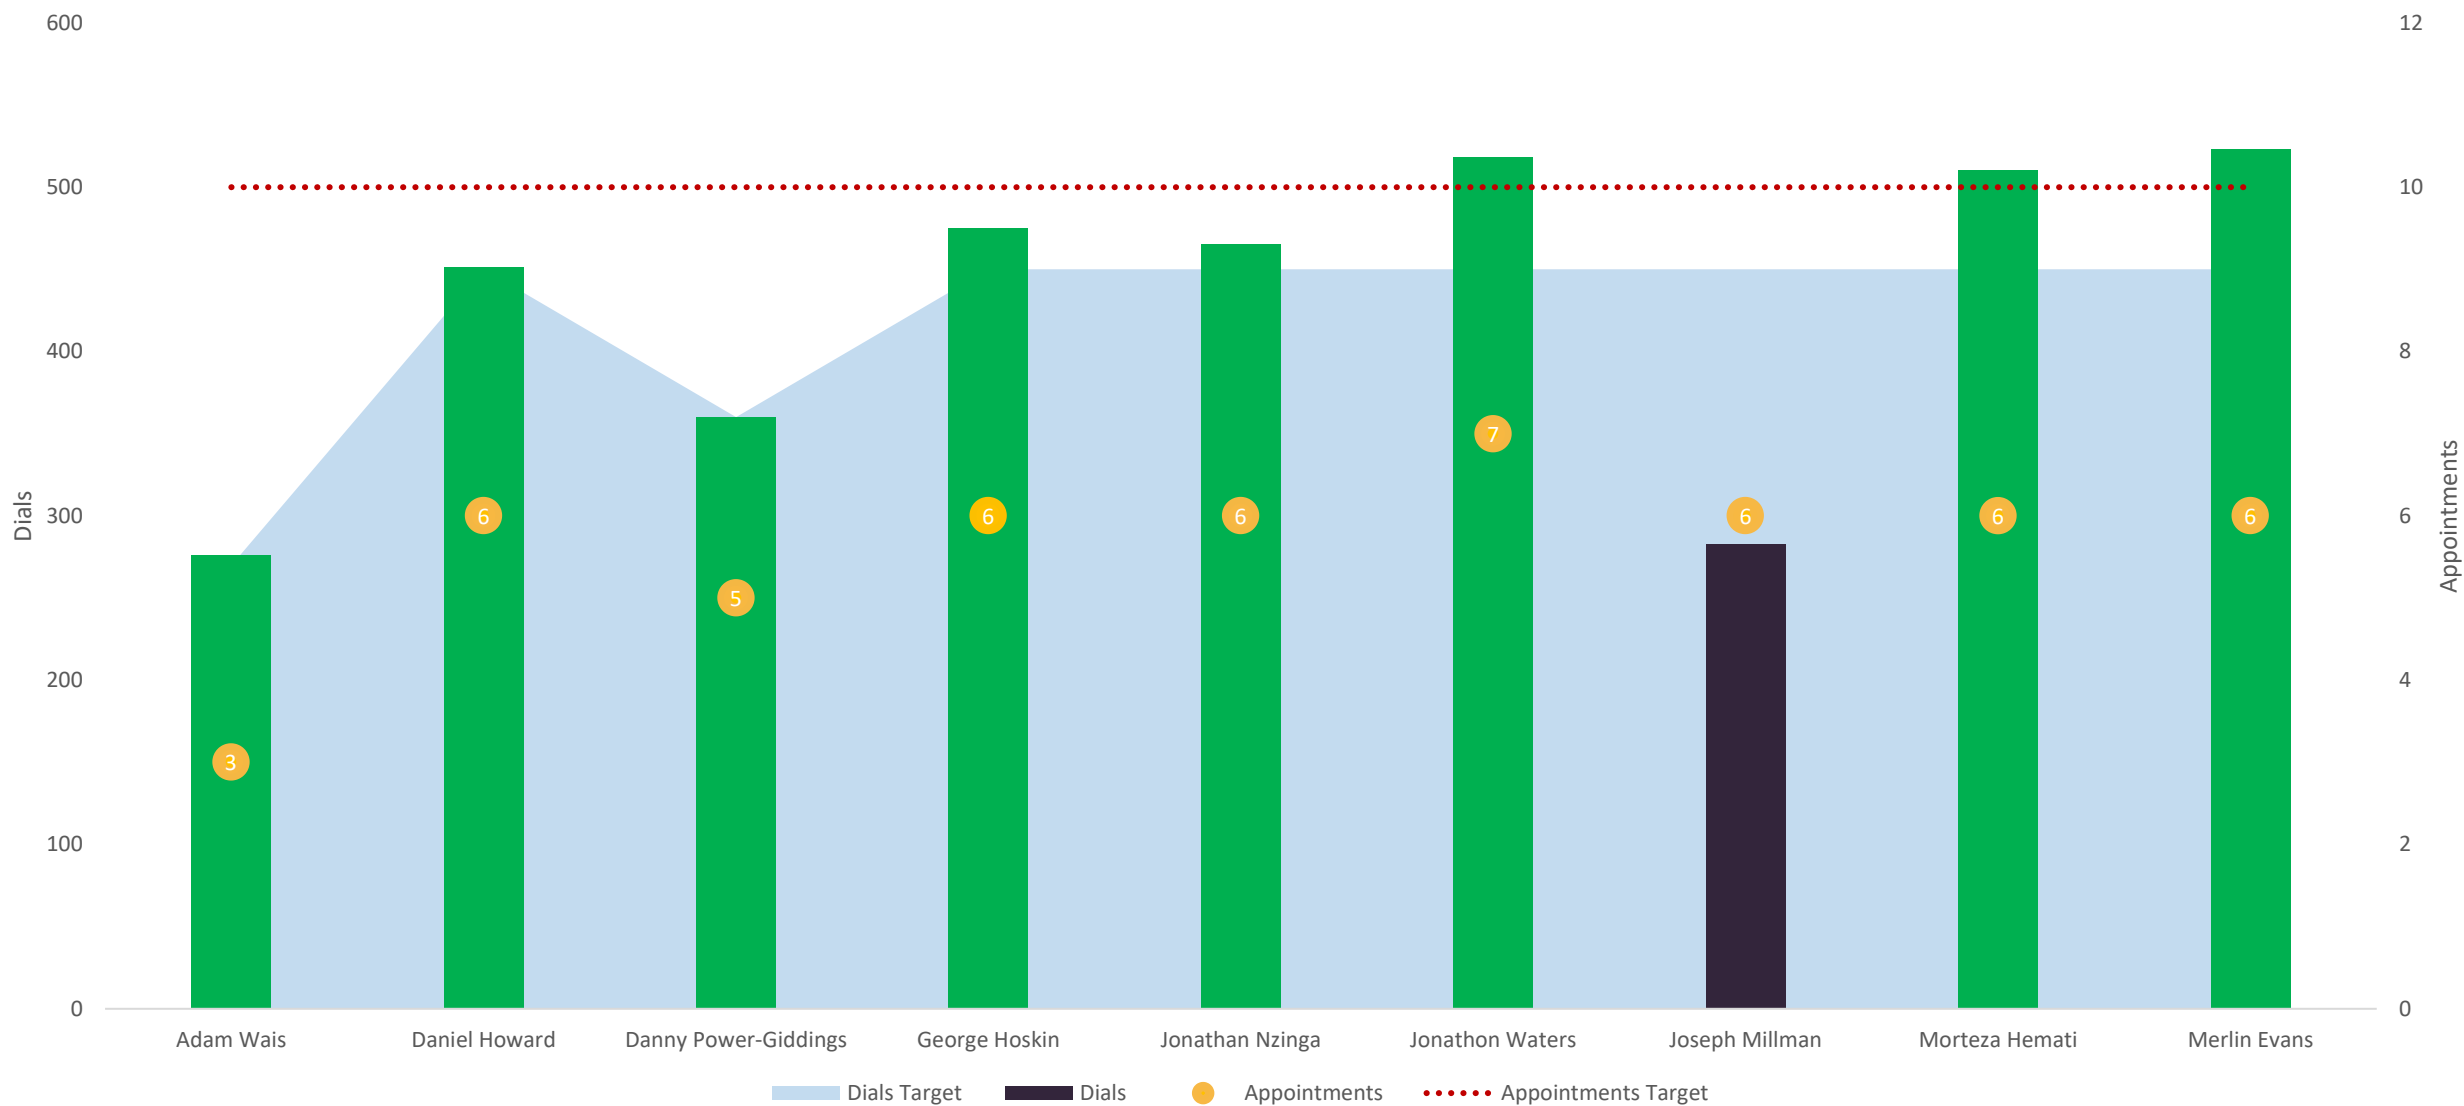

# Weekly Targets

The following graph explains the performance of the BDMs against their dials and appointments targets. The coordinators crossing any target have been marked in green.

# PIPEDRIVE KPIs

Sat Rates are a ratio of First Sat to First Scheduled.  
The coordinators marked in green have completed their Pipedrive KPIs.  
Meetings Sat Target is set at 6 Meetings

| Coordinator          | First Scheduled | First Sat | Sat Rate   | Swerved   |
|----------------------|-----------------|-----------|------------|-----------|
| Adam Wais            | 5               | 3         | 60%        | 0         |
| Daniel Howard        | 5               | 2         | 40%        | 2         |
| Danny Power-Giddings | 3               | 1         | 33%        | 2         |
| George Hoskin        | 3               | 0         | 0%         | 3         |
| Jonathan Nzinga      | 7               | 1         | 14%        | 6         |
| Joseph Millman       | 2               | 1         | 50%        | 1         |
| Jonathon Waters      | 2               | 0         | 0%         | 0         |
| Merlin Evans         | 9               | 5         | 56%        | 3         |
| Morteza Hemati       | 5               | 3         | 60%        | 2         |
| <b>Total</b>         | <b>41</b>       | <b>16</b> | <b>39%</b> | <b>19</b> |