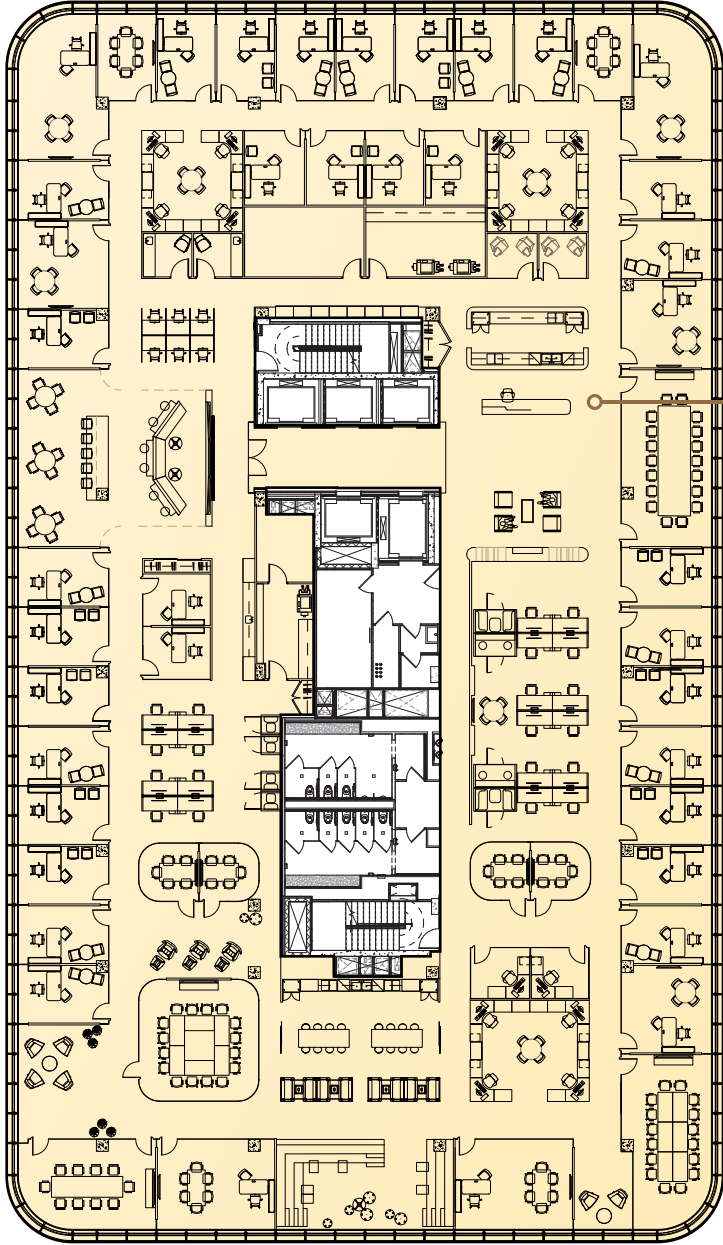

# 670 Maine Street Test Fit

680  
MAINE

LEASED

7TH STREET

MAINE AVE

RILEY STREET

WHARF STREET

670  
MAINE

25,553 SF

MACALASTER STREET