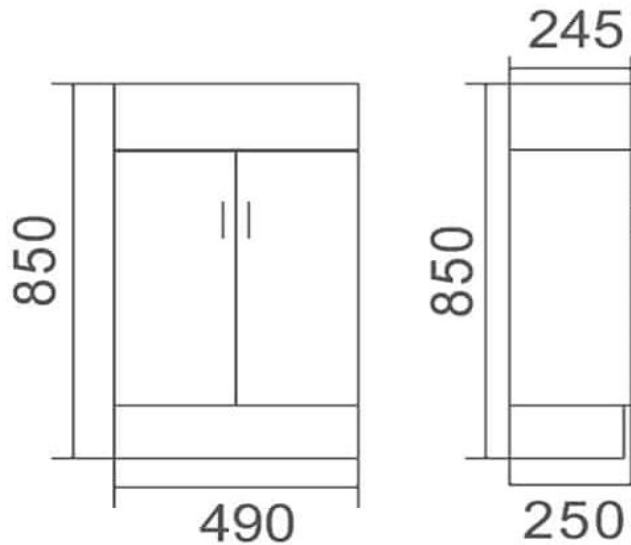

TINY

SPECIFICATIONS

TINY 50W Vanity

Size: W490xD245xH720mm

Material: MDF

White Gloss Finish

Ceramic Top with 1 Taphole

2 Doors with Square Chrome Handles

WARRANTY INFORMATION:

3 years Replacement Parts or Complete Product

All products have a full 1 year in house labour warranty from date of purchase

TINY

SPECIFICATIONS

TINY 50 Vanity

Size: W490xD245xH850mm

Material: MDF

White Gloss Finish

Ceramic Top with 1 Taphole

2 Doors with Square Chrome Handles

WARRANTY INFORMATION:

3 years Replacement Parts or Complete Product

All products have a full 1 year in house labour warranty from date of purchase