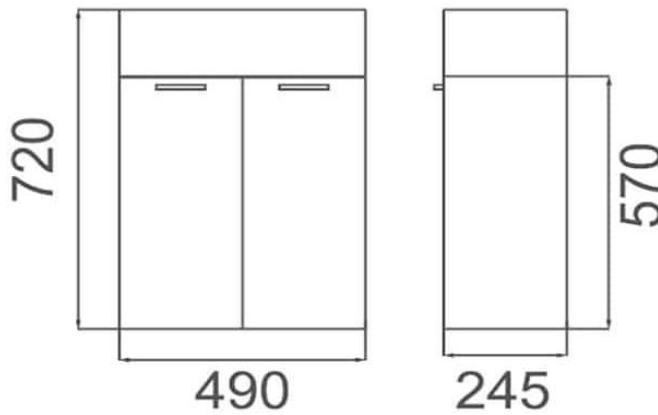

TINY

SPECIFICATIONS

TINY 50W Vanity

Size: W490xD245xH720mm

Material: MDF

White Gloss Finish

Ceramic Top with 1 Taphole

2 Doors with Square Chrome Handles

WARRANTY INFORMATION:

3 years Replacement Parts or Complete Product

All products have a full 1 year in house labour warranty from date of purchase

TINY

SPECIFICATIONS

TINY 50 Vanity

Size: W490xD245xH850mm

Material: MDF