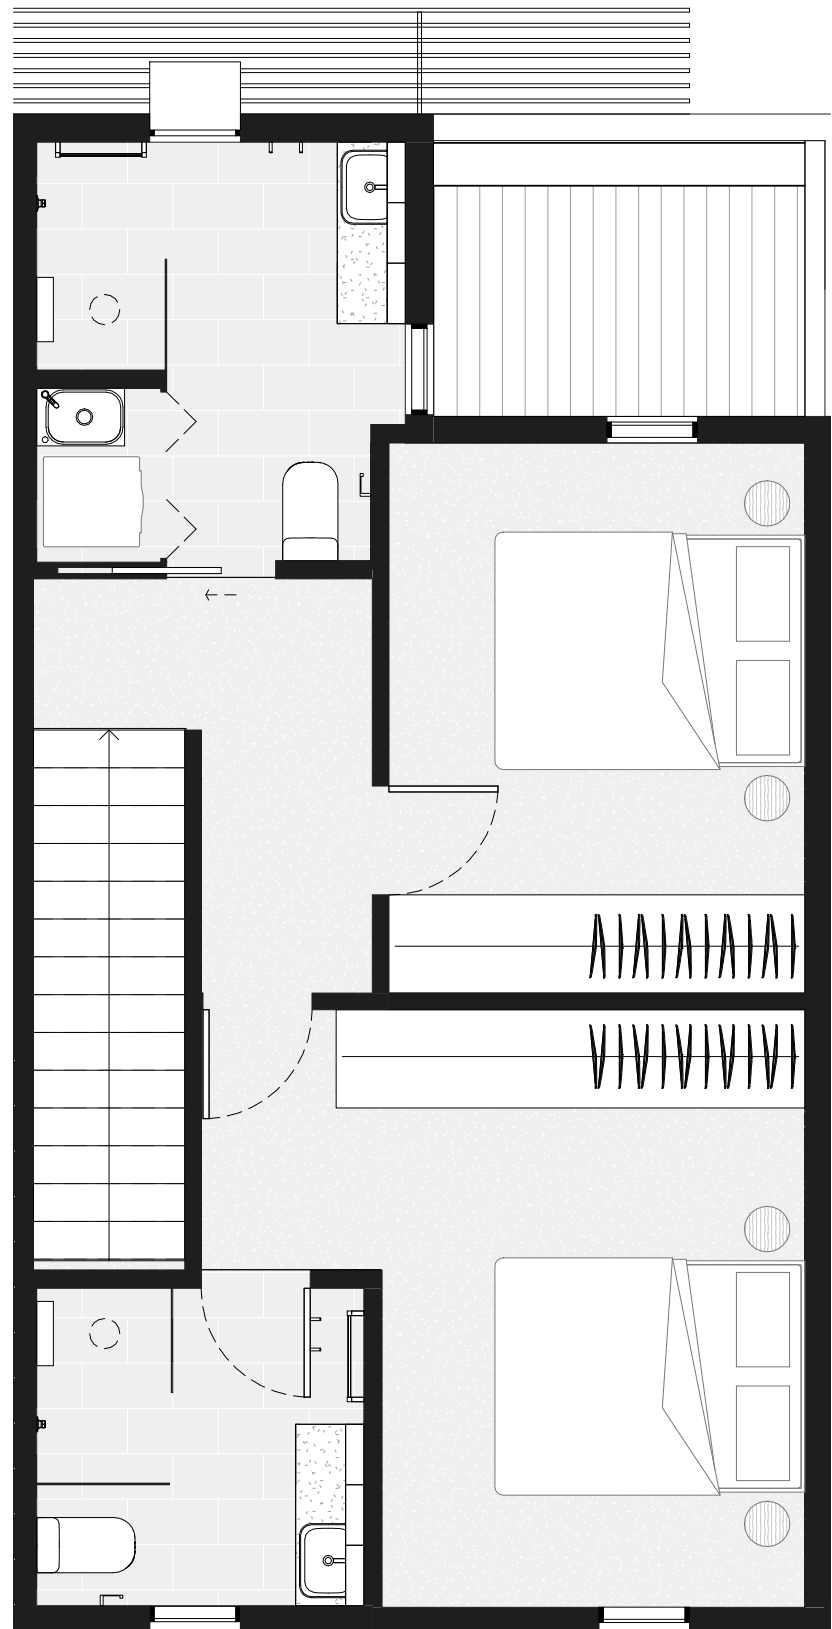

Habitat Apartments

Lower Level

Upper Level

Apartment

APT 0307

Bedrooms Type

2 BED 2G

Total Area

113 M²

Areas

EXTERNAL AREA
INTERNAL AREA

9 m²
104 m²

Parking

CARPARK
BICYCLE

1
1

Storage

BASEMENT 1

0 0.5 1 2m