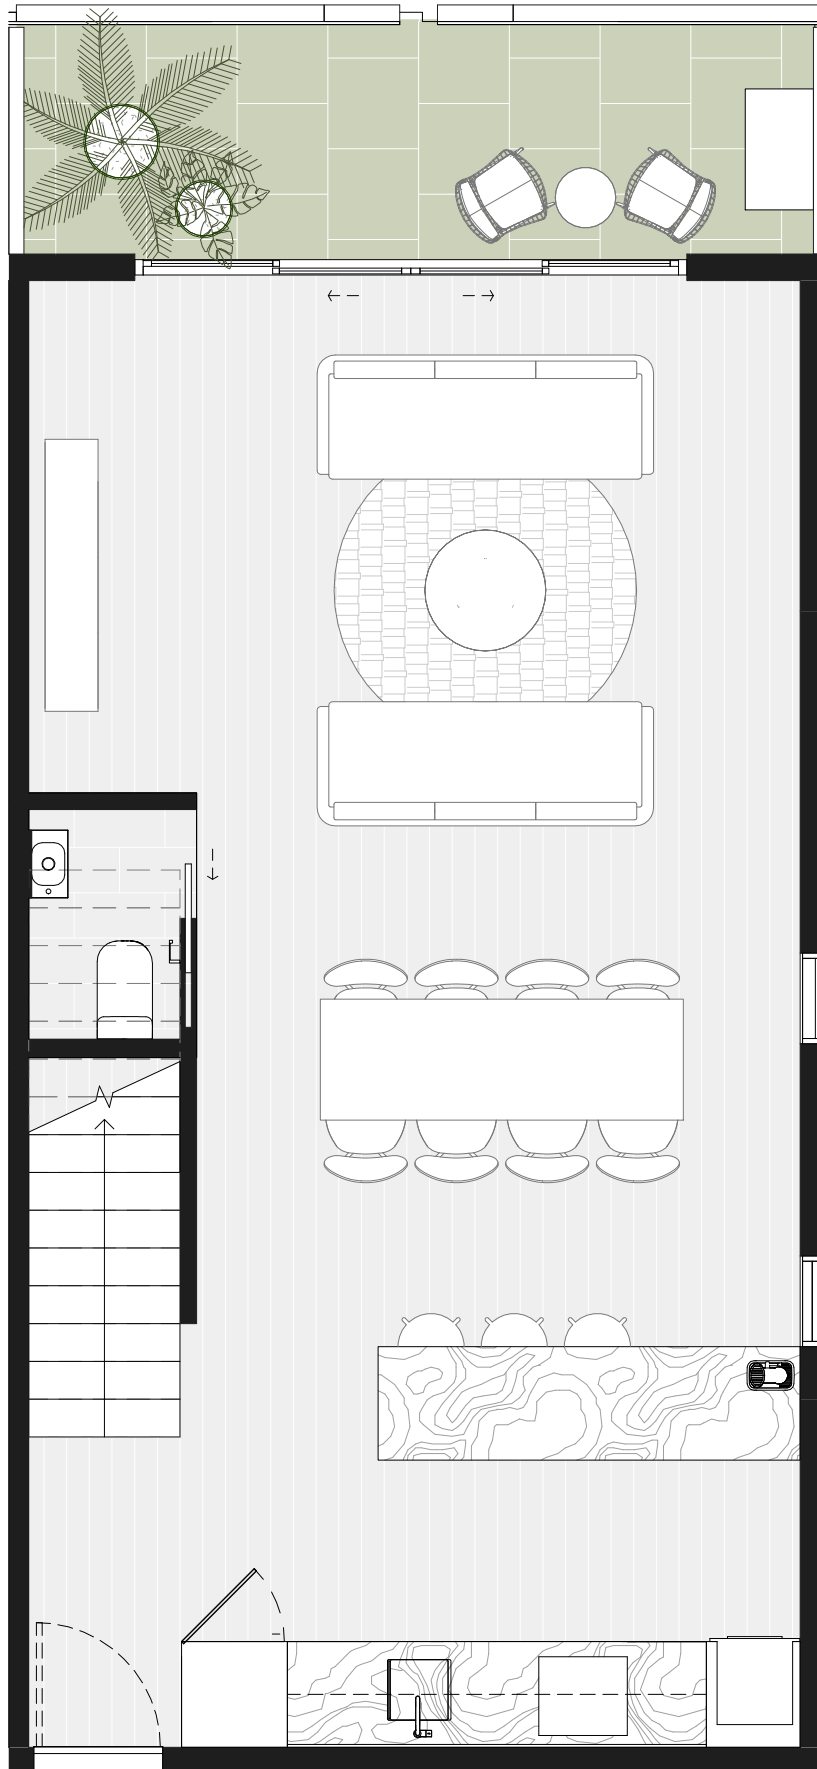

Habitat Apartments

Lower Level

Upper Level

Apartment

APT 0307

Bedrooms Type

2 BED 2G

Total Area

113 M²

Areas

EXTERNAL AREA
INTERNAL AREA

9 m²
104 m²

Parking

CARPARK
BICYCLE

1
1

Storage

BASEMENT 1

0 0.5 1 2m