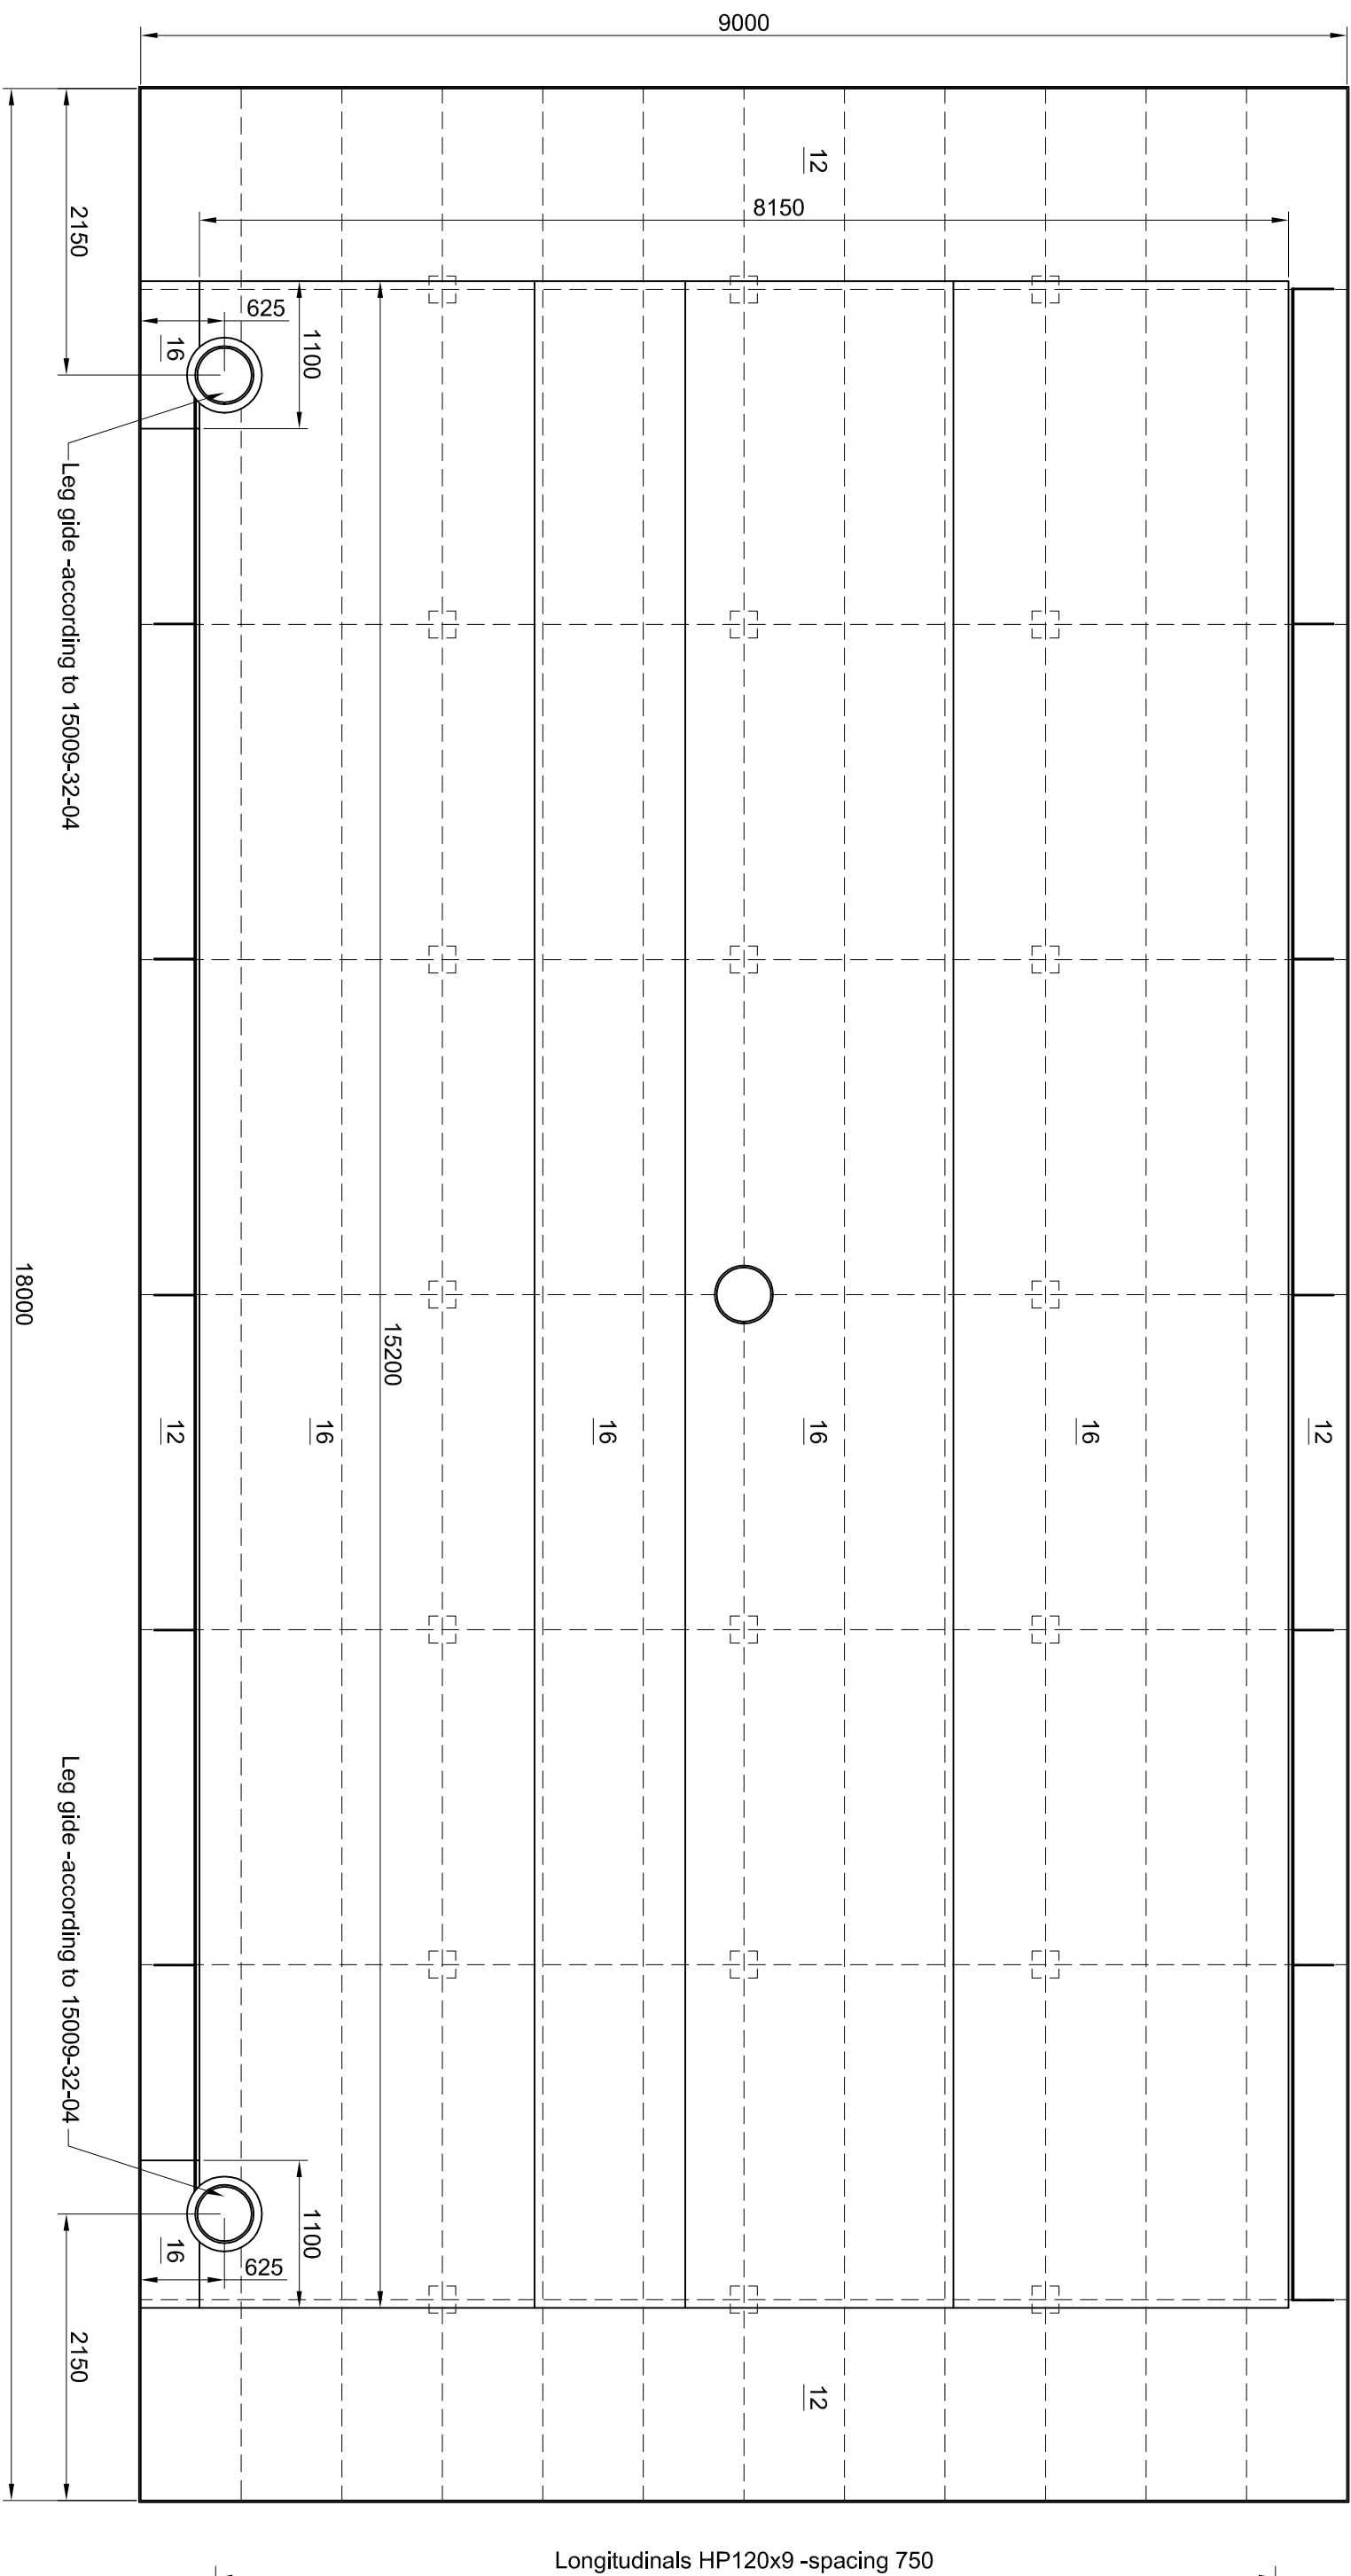

Deck

Transverse frames HP200x9 - spacing 2500

Longitudinals HP120x9 -spacing 750

Draw. No	Scale	Date	Designer	Weight
15009-32-03	1:50	2015-10-10	S.K.	

**MARINE GROUP**  
Barge 32 - As build  
Deck

**NAVITECH**  
Maritime and Offshore services  
ul. Soltana 1  
72-602 Świrnouiście Poland