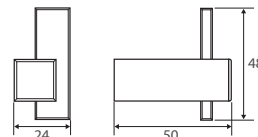

JET Hand Towel Holder

\$69 • 92501300

- Fixed length rails (not removable or adjustable)

JET Single Towel Rail

REDUCED PRICE

600 mm ~~\$89~~ \$75 • 92501600

800 mm ~~\$99~~ \$95 • 92501800

- Fixed length rails (not removable or adjustable)