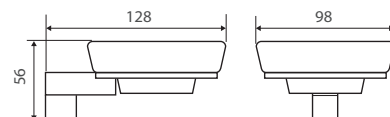

JET Toilet Roll Holder

REDUCED PRICE ~~\$55~~ \$44 • 92503

JET Soap Dish

REDUCED PRICE ~~\$69~~ \$59 • 92506

- Frosted glass dish
- Dish is removable for easy cleaning

JET Tumbler

REDUCED PRICE ~~\$69~~ \$64 • 92505