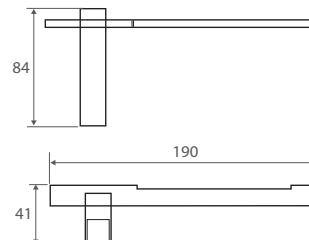

JET Toilet Roll Holder

REDUCED PRICE ~~$55~~ $44 • 92503