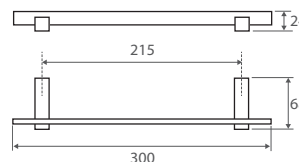

JET Hand Towel Holder

\$69 • 92501300

- Fixed length rails (not removable or adjustable)

JET Single Towel Rail

REDUCED PRICE

600 mm ~~\$89~~ \$75 • 92501600

800 mm ~~\$99~~ \$95 • 92501800

- Fixed length rails (not removable or adjustable)