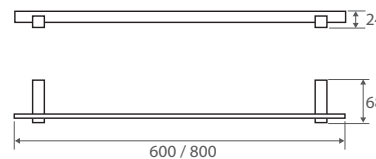

JET Hand Towel Holder

\$69 • 92501300

- Fixed length rails (not removable or adjustable)

JET Single Towel Rail

REDUCED PRICE

600 mm ~~\$89~~ \$75 • 92501600

800 mm ~~\$99~~ \$95 • 92501800

- Fixed length rails (not removable or adjustable)