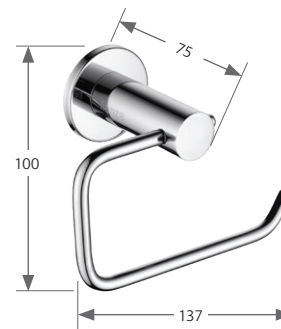

STELLA Toilet Roll Holder

$32 • 82603