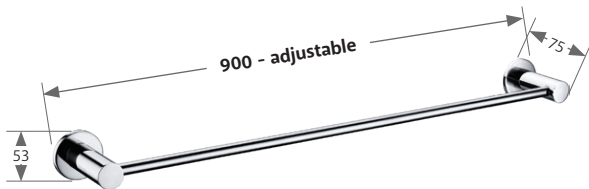

ACCESSORIES

STELLA

- Polished chrome finish
- Stainless steel construction
- Removable towel rails – can be cut to desired length
- High-strength fixing brackets
- Supplied in shelf-ready retail blister packaging

STELLA Single Towel Rail

900mm • \$44 • 82601

- Removable rail can be cut to desired length
- Unique no-spin design

STELLA Hand Towel Ring

\$32 • 82602

STELLA Double Towel Rail

900mm • \$60 • 82608

- Removable rail can be cut to desired length
- Unique no-spin design