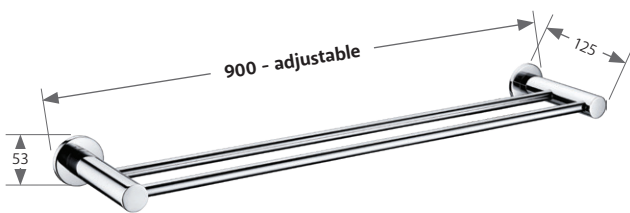

ACCESSORIES

STELLA

- Polished chrome finish
- Stainless steel construction
- Removable towel rails – can be cut to desired length
- High-strength fixing brackets
- Supplied in shelf-ready retail blister packaging

STELLA Single Towel Rail

900mm • \$44 • 82601

- Removable rail can be cut to desired length
- Unique no-spin design

STELLA Hand Towel Ring

\$32 • 82602

STELLA Double Towel Rail

900mm • \$60 • 82608

- Removable rail can be cut to desired length
- Unique no-spin design