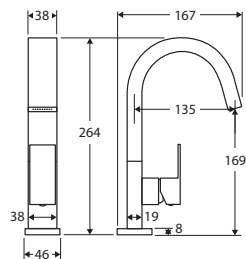

MIXERS & TAPWARE

JET X

- Modern square design
- Chrome finish
- Brass construction
- 35mm quality European cartridges
- Suitable for mains pressure, max. 500kpa
- PEX Split-proof flexi-hoses

JET X Basin Mixer

\$330 • 217117

- Swivel function
- **WELS 5 Star rated, 5L/min**

JET X Sink Mixer

\$399 • 217118

- Swivel function
- Designed for kitchen & laundry
- **WELS 4 Star rated, 6.5L/min**