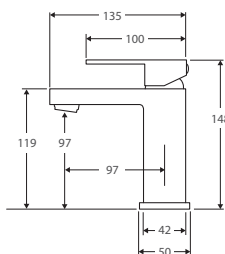

JET Basin Mixer

\$190 • 217103

- Fixed position
- 35mm quality European cartridge
- **WELS 5 Star rated, 5L/min**

JET Gooseneck Basin Mixer

\$225 • 217104

- Fixed position
- 35mm quality European cartridge
- **WELS 5 Star rated, 5L/min**