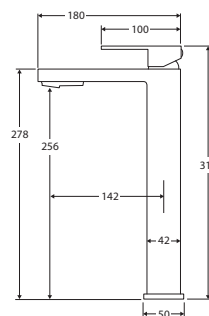

JET Tall Basin Mixer

$299 • 217107

- Fixed position
- 35mm quality European cartridge
- **WELS 5 Star rated, 5L/min**