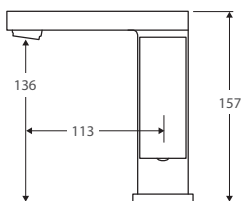

JET Tall Basin Mixer

\$299 • 217107

- Fixed position
- 35mm quality European cartridge
- **WELS 5 Star rated, 5L/min**

JET Sink Mixer

\$199 • 217105

- Swivel function
- Designed for kitchen & laundry
- 35mm quality European cartridge
- **WELS 4 Star rated, 6.5L/min**