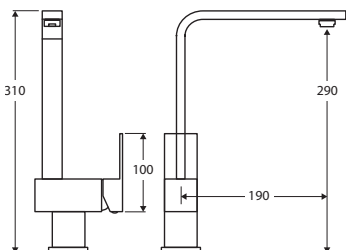

JET Tall Basin Mixer

\$299 • 217107

- Fixed position
- 35mm quality European cartridge
- **WELS 5 Star rated, 5L/min**

JET Sink Mixer

\$199 • 217105

- Swivel function
- Designed for kitchen & laundry
- 35mm quality European cartridge
- **WELS 4 Star rated, 6.5L/min**

\$275 • 217109

- Swivel function
- Designed for kitchen & laundry
- 35mm quality European cartridge
- **WELS 4 Star rated, 7.5L/min**

JET Wall Mixer with Spout

\$399 • 217106

- Designed for bath or basin
- 35mm quality European cartridge
- **WELS 5 Star rated, 5L/min**