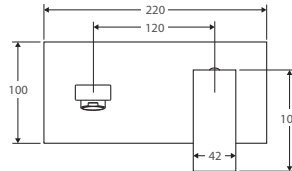

\$275 • 217109

- Swivel function
- Designed for kitchen & laundry
- 35mm quality European cartridge
- **WELS 4 Star rated, 7.5L/min**

JET Wall Mixer with Spout

\$399 • 217106

- Designed for bath or basin
- 35mm quality European cartridge
- **WELS 5 Star rated, 5L/min**