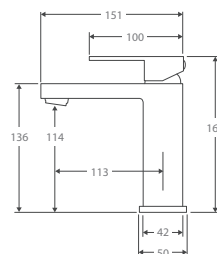

JET Basin Mixer

\$190 • 217103

- Fixed position
- 35mm quality European cartridge
- **WELS 5 Star rated, 5L/min**

JET Gooseneck Basin Mixer

\$225 • 217104

- Fixed position
- 35mm quality European cartridge
- **WELS 5 Star rated, 5L/min**