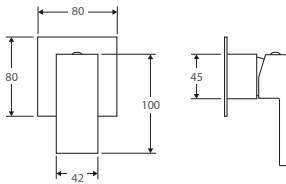

JET Wall Mixer

$140 • 217101

- Designed for shower & bath
- 35mm quality European cartridge
- WELS rating not required

**Optional
110mm plate
ADD $40
217200**

JET Wall Mixer Diverter

$230 • 217102

- Designed for shower & bath
- 35mm quality European cartridge
- WELS rating not required