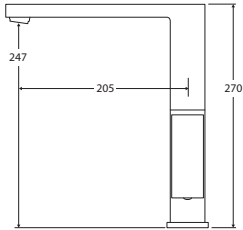

\$275 • 217109

- Swivel function
- Designed for kitchen & laundry
- 35mm quality European cartridge
- **WELS 4 Star rated, 7.5L/min**

JET Wall Mixer with Spout

\$399 • 217106

- Designed for bath or basin
- 35mm quality European cartridge
- **WELS 5 Star rated, 5L/min**