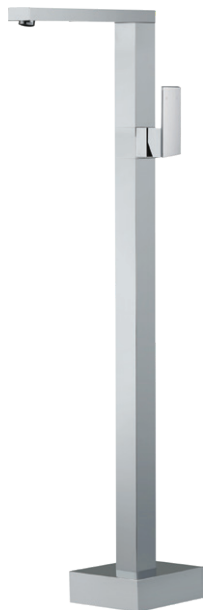

JET Basin Mixer

\$190 • 217103

- Fixed position
- 35mm quality European cartridge
- **WELS 5 Star rated, 5L/min**

JET Gooseneck Basin Mixer

\$225 • 217104

- Fixed position
- 35mm quality European cartridge
- **WELS 5 Star rated, 5L/min**

JET Tall Basin Mixer

\$299 • 217107

- Fixed position
- 35mm quality European cartridge
- **WELS 5 Star rated, 5L/min**

JET Sink Mixer

\$199 • 217105

- Swivel function
- Designed for kitchen & laundry
- 35mm quality European cartridge
- **WELS 4 Star rated, 6.5L/min**

\$275 • 217109

- Swivel function
- Designed for kitchen & laundry
- 35mm quality European cartridge
- **WELS 4 Star rated, 7.5L/min**

JET Wall Mixer with Spout

\$399 • 217106

- Designed for bath or basin
- 35mm quality European cartridge
- **WELS 5 Star rated, 5L/min**

JET Floor Standing Mixer

\$599 • 217108

- Fixed position spout
- Designed for bath
- WELS rating not required

JET Floor Standing Mixer & Shower

Chrome • \$799 • 217113

Matte Black • \$1399 • 217119

- Fixed position spout
- Includes handheld shower
- Fitted with non-return valve to prevent back flow
- **WELS 3 Star rated, 9L/min**