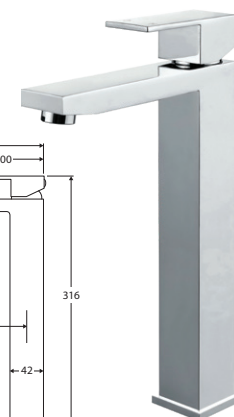

JET Basin Mixer

\$190 • 217103

- Fixed position
- 35mm quality European cartridge
- **WELS 5 Star rated, 5L/min**

JET Gooseneck Basin Mixer

\$225 • 217104

- Fixed position
- 35mm quality European cartridge
- **WELS 5 Star rated, 5L/min**

JET Tall Basin Mixer

\$299 • 217107

- Fixed position
- 35mm quality European cartridge
- **WELS 5 Star rated, 5L/min**

JET Sink Mixer

\$199 • 217105

- Swivel function
- Designed for kitchen & laundry
- 35mm quality European cartridge
- **WELS 4 Star rated, 6.5L/min**

\$275 • 217109

- Swivel function
- Designed for kitchen & laundry
- 35mm quality European cartridge
- **WELS 4 Star rated, 7.5L/min**

JET Wall Mixer with Spout

\$399 • 217106

- Designed for bath or basin
- 35mm quality European cartridge
- **WELS 5 Star rated, 5L/min**