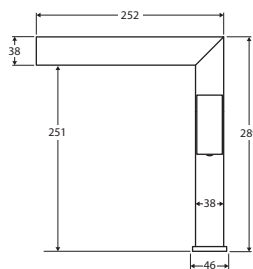

JET Orb Mixer

REGISTERED DESIGN

$399 • 217116

- Gooseneck style with swivel function
- Designed for kitchen & laundry
- 25mm quality European cartridge
- **WELS 4 Star rated, 7.5L/min**