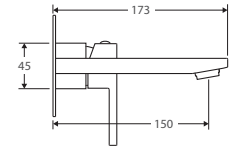

\$275 • 217109

- Swivel function
- Designed for kitchen & laundry
- 35mm quality European cartridge
- **WELS 4 Star rated, 7.5L/min**

JET Wall Mixer with Spout

\$399 • 217106

- Designed for bath or basin
- 35mm quality European cartridge
- **WELS 5 Star rated, 5L/min**