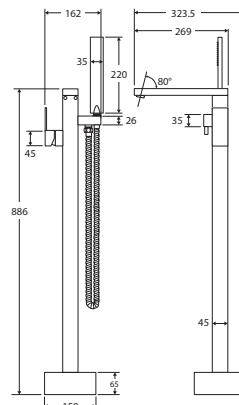

JET Floor Standing Mixer

\$599 • 217108

- Fixed position spout
- Designed for bath
- WELS rating not required

JET Floor Standing Mixer & Shower

Chrome • \$799 • 217113

Matte Black • \$1399 • 217119

- Fixed position spout
- Includes handheld shower
- Fitted with non-return valve to prevent back flow
- **WELS 3 Star rated, 9L/min**