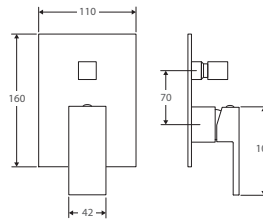

JET Wall Mixer

\$140 • 217101

- Designed for shower & bath
- 35mm quality European cartridge
- WELS rating not required

**Optional
110mm plate
ADD \$40
217200**

JET Wall Mixer Diverter

\$230 • 217102

- Designed for shower & bath
- 35mm quality European cartridge
- WELS rating not required