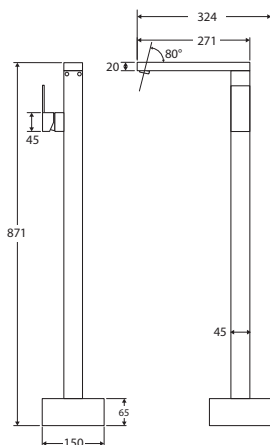

JET Floor Standing Mixer

$599 • 217108

- Fixed position spout
- Designed for bath
- WELS rating not required