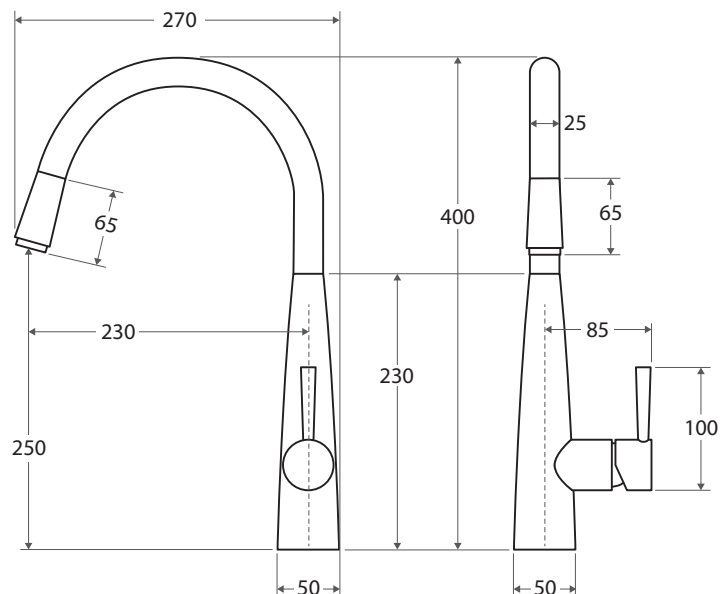

HUSTLE DELUXE

Gooseneck Kitchen Mixer

\$399 • 213116MB

- Pull-out nozzle on 1 metre hose (hose length can be reduced)
- Electroplated matte black finish
- Swivel function
- Brass construction
- 35mm cartridges
- Suitable for mains pressure, max. 500kpa
- PEX split-proof hoses
- **WELS 4 Star rated, 7L/min**

1 METRE
ADJUSTABLE
PULL-OUT
HOSE

WARRANTIES: DOMESTIC USE

- 15 YEAR WARRANTY** CERAMIC DISC CARTRIDGES
15 YEARS replacement parts and labour
- 15 YEAR WARRANTY** STRUCTURAL COMPONENTS
15 YEARS replacement parts or product
- 5 YEAR WARRANTY** COLOURED FINISHES
5 YEARS replacement parts or product
- 1 YEAR WARRANTY** COLOURED FINISHES
1 YEAR labour