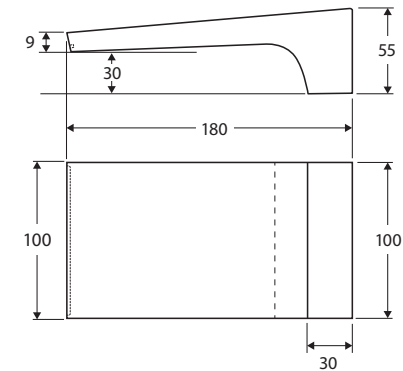

Koko®

BATH OUTLET

Features

- Waterfall style
- Wall mounted, fixed position
- Push-fit installation
- Made from 304 stainless steel
- Female ½" BSPP inlet
- WELS rating not required

Available in

Chrome
SP8009

While we aim to ensure specifications are correct at the time of publication, Fienza reserves the right to make modifications without prior notice. Physical colour may vary from image shown. All measurements are shown in millimetres. Always use physical product measurements for mark-ups and roughing-in as the technical drawing may differ from actual product received.