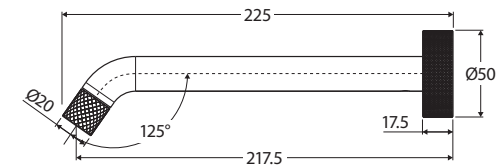

Axle®

BATH/BASIN OUTLET, 220MM

Features

- Wall mounted, fixed position
- Includes free-flow bath aerator and restricted-flow basin aerator
- Push-fit installation
- Made from solid brass
- Female ½" BSPP inlet
- **WELS 5 Star rated, 5L/min**

While we aim to ensure specifications are correct at the time of publication, Fienza reserves the right to make modifications without prior notice. Physical colour may vary from image shown. All measurements are shown in millimetres. Always use physical product measurements for mark-ups and roughing-in as the technical drawing may differ from actual product received.