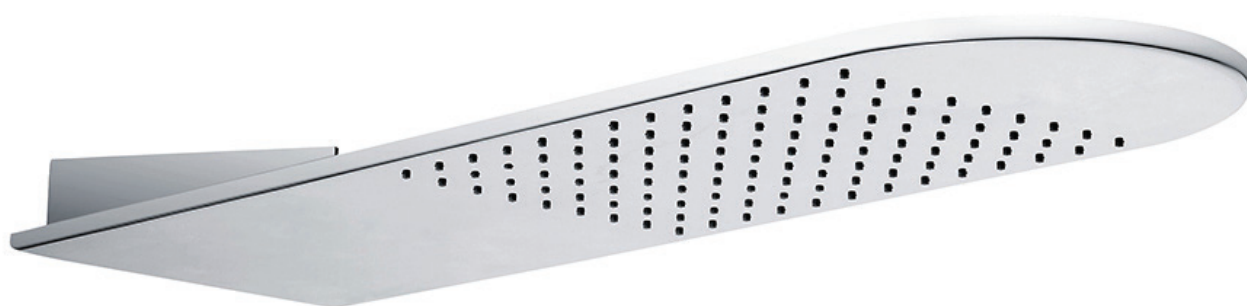

EMPIRE

WALL MOUNTED SHOWER

FEATURES

- ★ Wall mounted sheet shower
- ★ 304 stainless steel construction
- ★ Polished mirror finish
- ★ WELS 3 Star Rated
- ★ 9 Litres/minute
- ★ Female 1/2 BSP inlet
- ★ 7.5mm thick

SIZES/CODES

554.5x203mm	411.113
Barcode	9347900004945