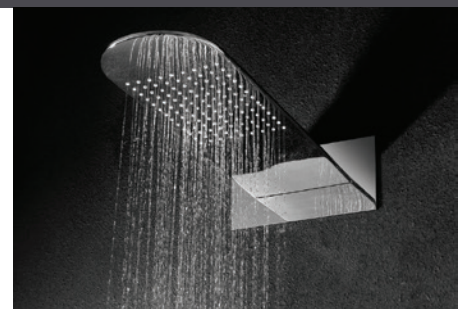

EMPIRE

WALL MOUNTED SHOWER

FEATURES

- ★ Wall mounted sheet shower
- ★ 304 stainless steel construction
- ★ Polished mirror finish
- ★ WELS 3 Star Rated
- ★ 9 Litres/minute
- ★ Female 1/2 BSP inlet
- ★ 7.5mm thick