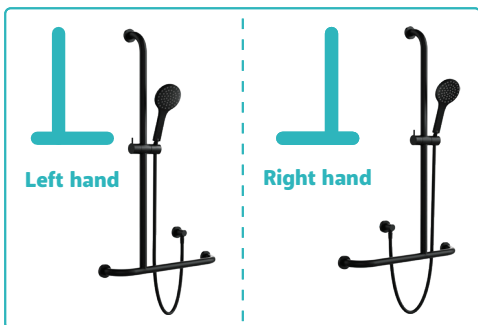

HUSTLE CARE

Inverted T Rail Shower

Left hand • \$699 • 444113BLH

Right hand • \$699 • 444113BRH

- Durable electroplated matte black finish
- Complies with AS1428.1 when installed at 1020mm from finished floor level to the bottom of the fixing.
- **WELS 3 Star rated, 9L/min**

Rail:

- 304 Stainless steel construction
- Rail thickness: 32mm
- ABS slider & wall mounts
- Deluxe stainless steel elbow

Shower head:

- KAYA single function (MSH115B)
- ABS construction
- 1.5 metre PVC flexi-hose