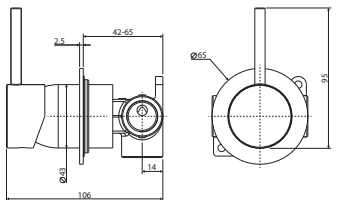

KAYA® UP Wall Mixer Small Round Plate

- Designed for shower and bath
- 35mm cartridge

Matte Black Plate
$195 • 228114B