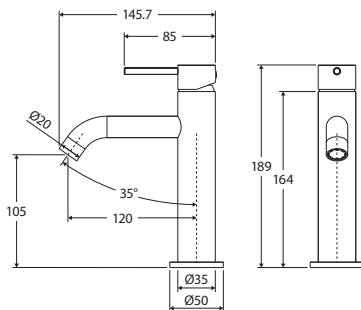

Matte Black Handle
$225 • 228103B