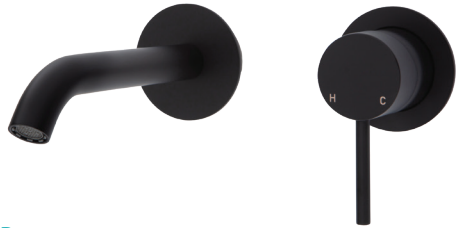

Kaya® MATTE BLACK

- Electroplated matte black finish
- Made from solid brass
- High quality European cartridges
- PEX split-resistant flexible hoses
- Matching showers, accessories and bath outlets available

- Gooseneck outlet
- Swivel function
- 25mm cartridge
- **WELS 6 Star rated, 4.5L/min**

Matte Black Handle
\$249 • 228105B

Chrome Handle
\$270
228105BC

Brushed Nickel Handle
\$270
228105BBN

Gun Metal Handle
\$270
228105BGM

Urban Brass Handle
\$270
228105BUB

KAYA[®] Hob Mixer & Basin/Bath Outlet Set

- Designed for basin and bath
- Fixed outlet position
- Includes basin aerator and free-flow aerator for baths
- 35mm cartridge
- **WELS 5 Star rated, 5L/min**

Matte Black Handle
\$399 • 228117B

KAYA® Wall Basin/Bath Mixer Set Round Plates, 160mm Outlet

- Designed for basin and bath
- Includes basin aerator and free-flow aerator for baths
- 35mm cartridge
- **WELS 5 Star rated, 5L/min**