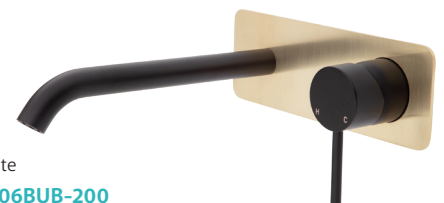

Brushed Nickel Plate
\$395 • 228106BBN

Gun Metal Plate
\$395 • 228106BGM

Urban Brass Plate
\$395 • 228106BUB

KAYA[®] Wall Basin/Bath Mixer Set

Soft Square Plate, 200mm Outlet

- Designed for basin and bath
- Includes basin aerator and free-flow aerator for baths
- 35mm cartridge
- **WELS 5 Star rated, 5L/min**

Matte Black Plate
\$375 • 228106B-200

Chrome Plate
\$395 • 228106BC-200

Brushed Nickel Plate
\$395 • 228106BBN-200

Gun Metal Plate
\$395 • 228106BGM-200

Urban Brass Plate
\$395 • 228106BUB-200

KAYA[®] UP Wall Basin/Bath Mixer Set Soft Square Plate, 160mm Outlet

- Designed for basin and bath
- Includes basin aerator and free-flow aerator for baths
- 35mm cartridge
- **WELS 5 Star rated, 5L/min**

Matte Black Plate
\$399 • 228119B

Chrome Plate
\$420 • 228119BC

Brushed Nickel Plate
\$420 • 228119BBN

Gun Metal Plate
\$420 • 228119BGM

Urban Brass Plate
\$420 • 228119BUB

KAYA[®] UP Wall Basin/Bath Mixer Set Soft Square Plate, 200mm Outlet

- Designed for basin and bath
- Includes basin aerator and free-flow aerator for baths
- 35mm cartridge
- **WELS 5 Star rated, 5L/min**