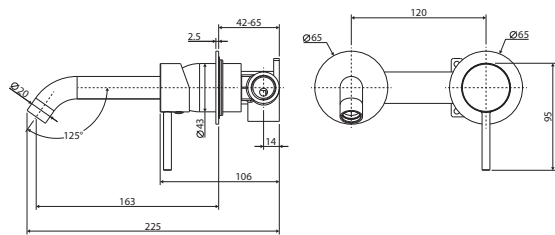

KAYA® Wall Basin/Bath Mixer Set Round Plates, 160mm Outlet

- Designed for basin and bath
- Includes basin aerator and free-flow aerator for baths
- 35mm cartridge
- **WELS 5 Star rated, 5L/min**

Matte Black Plates
$399 • 228104B

Chrome Plates
$420 • 228104BC

Brushed Nickel Plates
$420 • 228104BBN

Gun Metal Plates
$420 • 228104BGM

Urban Brass Plates
$420 • 228104BUB

KAYA® Wall Basin/Bath Mixer Set Round Plates, 200mm Outlet

- Designed for basin and bath
- Includes basin aerator and free-flow aerator for baths
- 35mm cartridge
- **WELS 5 Star rated, 5L/min**

Matte Black Plates
$380 • 228104B-200

Chrome Plates
$420 • 228104BC-200

Brushed Nickel Plates
$420 • 228104BBN-200

Gun Metal Plates
$420 • 228104BGM-200

Urban Brass Plates
$420 • 228104BUB-200