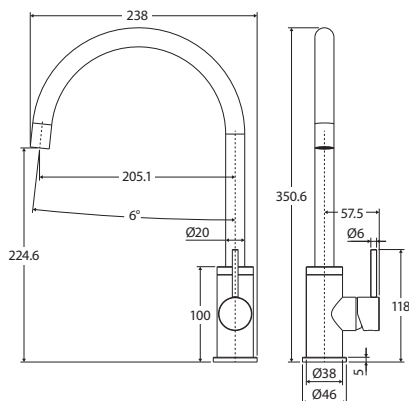

- Gooseneck outlet
- Swivel function
- 25mm cartridge
- **WELS 6 Star rated, 4.5L/min**

Matte Black Handle
\$249 • 228105B

Chrome Handle
\$270
228105BC

Brushed Nickel Handle
\$270
228105BBN

Gun Metal Handle
\$270
228105BGM