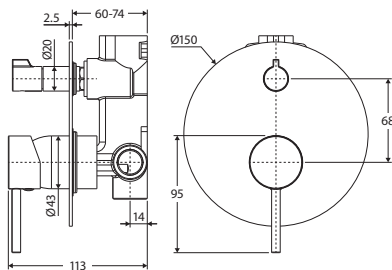

Matte Black Plate
$299 • 228102B