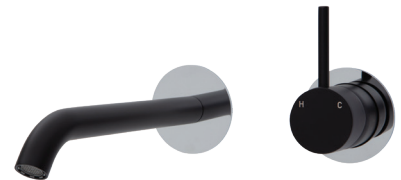

- Designed for basin and bath
- Includes basin aerator and free-flow aerator for baths
- 35mm cartridge
- **WELS 5 Star rated, 5L/min**

Matte Black Plates
\$420 • 228118B

Chrome Plates
\$440 • 228118BC

Brushed Nickel Plates
\$440 • 228118BBN

Gun Metal Plates
\$440 • 228118BGM

Urban Brass Plates
\$440 • 228118BUB

KAYA[®] UP Wall Basin/Bath Mixer Set Round Plates, 200mm Outlet

- Designed for basin and bath
- Includes basin aerator and free-flow aerator for baths
- 35mm cartridge
- **WELS 5 Star rated, 5L/min**

Matte Black Plates
\$420 • 228118B-200

Chrome Plates
\$440 • 228118BC-200

Brushed Nickel Plates
\$440 • 228118BBN-200

Gun Metal Plates
\$440 • 228118BGM-200

Urban Brass Plates
\$440 • 228118BUB-200

KAYA[®] Wall Basin/Bath Mixer Set

Soft Square Plate, 160mm Outlet

- Designed for basin and bath
- Includes basin aerator and free-flow aerator for baths
- 35mm cartridge
- **WELS 5 Star rated, 5L/min**

Matte Black Plate
\$375 • 228106B

Chrome Plate
\$395 • 228106BC