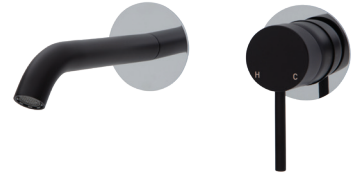

Urban Brass Handle
\$270
228105BUB

KAYA[®] Hob Mixer & Basin/Bath Outlet Set

- Designed for basin and bath
- Fixed outlet position
- Includes basin aerator and free-flow aerator for baths
- 35mm cartridge
- **WELS 5 Star rated, 5L/min**

Matte Black Handle
\$399 • 228117B

KAYA® Wall Basin/Bath Mixer Set Round Plates, 160mm Outlet

- Designed for basin and bath
- Includes basin aerator and free-flow aerator for baths
- 35mm cartridge
- **WELS 5 Star rated, 5L/min**

Matte Black Plates
\$399 • 228104B

Chrome Plates
\$420 • 228104BC

Brushed Nickel Plates
\$420 • 228104BBN

Gun Metal Plates
\$420 • 228104BGM

Urban Brass Plates
\$420 • 228104BUB

KAYA® Wall Basin/Bath Mixer Set Round Plates, 200mm Outlet

- Designed for basin and bath
- Includes basin aerator and free-flow aerator for baths
- 35mm cartridge
- **WELS 5 Star rated, 5L/min**

Matte Black Plates
\$380 • 228104B-200

Chrome Plates
\$420 • 228104BC-200