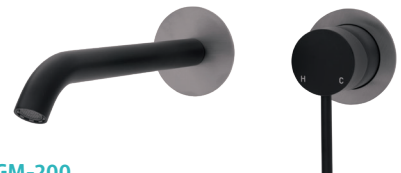

Matte Black Plates
\$399 • 228104B

Chrome Plates
\$420 • 228104BC

Brushed Nickel Plates
\$420 • 228104BBN

Gun Metal Plates
\$420 • 228104BGM

Urban Brass Plates
\$420 • 228104BUB

KAYA® Wall Basin/Bath Mixer Set Round Plates, 200mm Outlet

- Designed for basin and bath
- Includes basin aerator and free-flow aerator for baths
- 35mm cartridge
- **WELS 5 Star rated, 5L/min**

Matte Black Plates
\$380 • 228104B-200

Chrome Plates
\$420 • 228104BC-200

Brushed Nickel Plates
\$420 • 228104BBN-200

Gun Metal Plates
\$420 • 228104BGM-200

Urban Brass Plates
\$420 • 228104BUB-200

MIXERS & TAPWARE

KAYA[®] UP Wall Basin/Bath Mixer Set Round Plates, 160mm Outlet

- Designed for basin and bath
- Includes basin aerator and free-flow aerator for baths
- 35mm cartridge
- **WELS 5 Star rated, 5L/min**

Matte Black Plates
\$420 • 228118B

Chrome Plates
\$440 • 228118BC

Brushed Nickel Plates
\$440 • 228118BBN