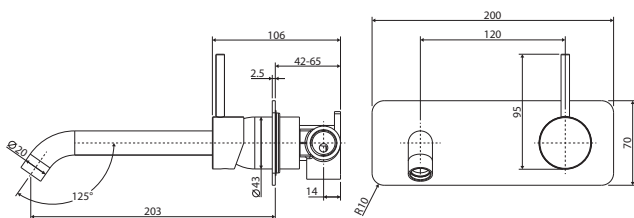

Chrome Plate
$420 • 228119BC-200