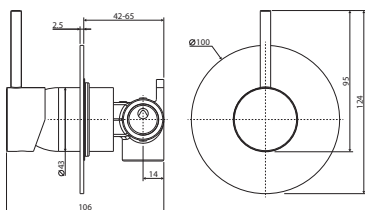

Brushed Nickel Plate
**\$220
228101BBN-3**

Gun Metal Plate
**\$220
228101BGM-3**

Urban Brass Plate
**\$220
228101BUB-3**

KAYA® UP Wall Mixer Large Round Plate

- Designed for shower and bath
- 35mm cartridge