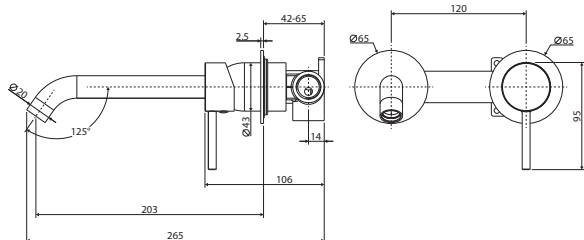

KAYA® Wall Basin/Bath Mixer Set Round Plates, 160mm Outlet

- Designed for basin and bath
- Includes basin aerator and free-flow aerator for baths
- 35mm cartridge
- **WELS 5 Star rated, 5L/min**

Matte Black Plates
$399 • 228104B

Chrome Plates
$420 • 228104BC

Brushed Nickel Plates
$420 • 228104BBN

Gun Metal Plates
$420 • 228104BGM

Urban Brass Plates
$420 • 228104BUB

KAYA® Wall Basin/Bath Mixer Set Round Plates, 200mm Outlet

- Designed for basin and bath
- Includes basin aerator and free-flow aerator for baths
- 35mm cartridge
- **WELS 5 Star rated, 5L/min**

Matte Black Plates
$380 • 228104B-200

Chrome Plates
$420 • 228104BC-200

Brushed Nickel Plates
$420 • 228104BBN-200

Gun Metal Plates
$420 • 228104BGM-200

Urban Brass Plates
$420 • 228104BUB-200