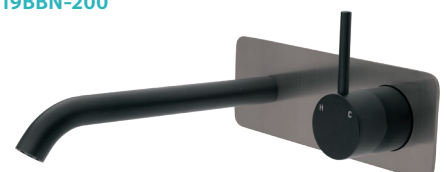

- Designed for basin and bath
- Includes basin aerator and free-flow aerator for baths
- 35mm cartridge
- **WELS 5 Star rated, 5L/min**

Matte Black Plate
\$399 • 228119B

Chrome Plate
\$420 • 228119BC

Brushed Nickel Plate
\$420 • 228119BBN

Gun Metal Plate
\$420 • 228119BGM

Urban Brass Plate
\$420 • 228119BUB

KAYA[®] UP Wall Basin/Bath Mixer Set Soft Square Plate, 200mm Outlet

- Designed for basin and bath
- Includes basin aerator and free-flow aerator for baths
- 35mm cartridge
- **WELS 5 Star rated, 5L/min**

Matte Black Plate
\$399 • 228119B-200

Chrome Plate
\$420 • 228119BC-200

Brushed Nickel Plate
\$420 • 228119BBN-200

Gun Metal Plate
\$420 • 228119BGM-200

Urban Brass Plate
\$420 • 228119BUB-200

MIXERS & TAPWARE