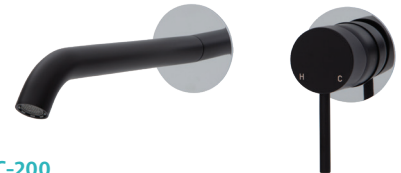

Urban Brass Handle
\$270
228105BUB

KAYA[®] Hob Mixer & Basin/Bath Outlet Set

- Designed for basin and bath
- Fixed outlet position
- Includes basin aerator and free-flow aerator for baths
- 35mm cartridge
- **WELS 5 Star rated, 5L/min**

Matte Black Handle
\$399 • 228117B

KAYA® Wall Basin/Bath Mixer Set Round Plates, 160mm Outlet

- Designed for basin and bath
- Includes basin aerator and free-flow aerator for baths
- 35mm cartridge
- **WELS 5 Star rated, 5L/min**

Matte Black Plates
\$399 • 228104B

Chrome Plates
\$420 • 228104BC

Brushed Nickel Plates
\$420 • 228104BBN

Gun Metal Plates
\$420 • 228104BGM

Urban Brass Plates
\$420 • 228104BUB

KAYA® Wall Basin/Bath Mixer Set Round Plates, 200mm Outlet

- Designed for basin and bath
- Includes basin aerator and free-flow aerator for baths
- 35mm cartridge
- **WELS 5 Star rated, 5L/min**

Matte Black Plates
\$380 • 228104B-200

Chrome Plates
\$420 • 228104BC-200