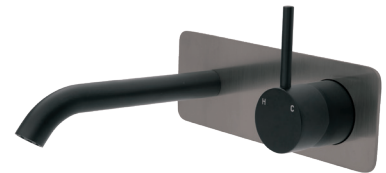

Brushed Nickel Plate
\$395 • 228106BBN

Gun Metal Plate
\$395 • 228106BGM

Urban Brass Plate
\$395 • 228106BUB

KAYA[®] Wall Basin/Bath Mixer Set

Soft Square Plate, 200mm Outlet

- Designed for basin and bath
- Includes basin aerator and free-flow aerator for baths
- 35mm cartridge
- **WELS 5 Star rated, 5L/min**

Matte Black Plate
\$375 • 228106B-200

Chrome Plate
\$395 • 228106BC-200

Brushed Nickel Plate
\$395 • 228106BBN-200

Gun Metal Plate
\$395 • 228106BGM-200

Urban Brass Plate
\$395 • 228106BUB-200

KAYA[®] UP Wall Basin/Bath Mixer Set Soft Square Plate, 160mm Outlet

- Designed for basin and bath
- Includes basin aerator and free-flow aerator for baths
- 35mm cartridge
- **WELS 5 Star rated, 5L/min**

Matte Black Plate
\$399 • 228119B

Chrome Plate
\$420 • 228119BC

Brushed Nickel Plate
\$420 • 228119BBN

Gun Metal Plate
\$420 • 228119BGM

Urban Brass Plate
\$420 • 228119BUB

KAYA[®] UP Wall Basin/Bath Mixer Set Soft Square Plate, 200mm Outlet

- Designed for basin and bath
- Includes basin aerator and free-flow aerator for baths
- 35mm cartridge
- **WELS 5 Star rated, 5L/min**