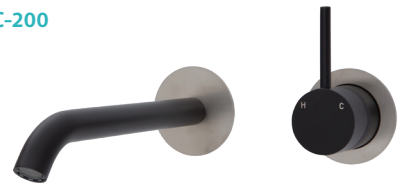

- Designed for basin and bath
- Includes basin aerator and free-flow aerator for baths
- 35mm cartridge
- **WELS 5 Star rated, 5L/min**

Matte Black Plates
\$420 • 228118B

Chrome Plates
\$440 • 228118BC

Brushed Nickel Plates
\$440 • 228118BBN

Gun Metal Plates
\$440 • 228118BGM

Urban Brass Plates
\$440 • 228118BUB

KAYA[®] UP Wall Basin/Bath Mixer Set Round Plates, 200mm Outlet

- Designed for basin and bath
- Includes basin aerator and free-flow aerator for baths
- 35mm cartridge
- **WELS 5 Star rated, 5L/min**

Matte Black Plates
\$420 • 228118B-200

Chrome Plates
\$440 • 228118BC-200

Brushed Nickel Plates
\$440 • 228118BBN-200

Gun Metal Plates
\$440 • 228118BGM-200

Urban Brass Plates
\$440 • 228118BUB-200

KAYA[®] Wall Basin/Bath Mixer Set

Soft Square Plate, 160mm Outlet

- Designed for basin and bath
- Includes basin aerator and free-flow aerator for baths
- 35mm cartridge
- **WELS 5 Star rated, 5L/min**

Matte Black Plate
\$375 • 228106B

Chrome Plate
\$395 • 228106BC