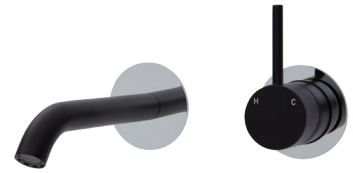

- Designed for basin and bath
- Includes basin aerator and free-flow aerator for baths
- 35mm cartridge
- **WELS 5 Star rated, 5L/min**

Matte Black Plates
\$380 • 228104B-200

Chrome Plates
\$420 • 228104BC-200

Brushed Nickel Plates
\$420 • 228104BBN-200

Gun Metal Plates
\$420 • 228104BGM-200

Urban Brass Plates
\$420 • 228104BUB-200

MIXERS & TAPWARE

KAYA[®] UP Wall Basin/Bath Mixer Set Round Plates, 160mm Outlet

- Designed for basin and bath
- Includes basin aerator and free-flow aerator for baths
- 35mm cartridge
- **WELS 5 Star rated, 5L/min**

Matte Black Plates
\$420 • 228118B

Chrome Plates
\$440 • 228118BC

Brushed Nickel Plates
\$440 • 228118BBN

Gun Metal Plates
\$440 • 228118BGM

Urban Brass Plates
\$440 • 228118BUB

KAYA[®] UP Wall Basin/Bath Mixer Set Round Plates, 200mm Outlet

- Designed for basin and bath
- Includes basin aerator and free-flow aerator for baths
- 35mm cartridge
- **WELS 5 Star rated, 5L/min**