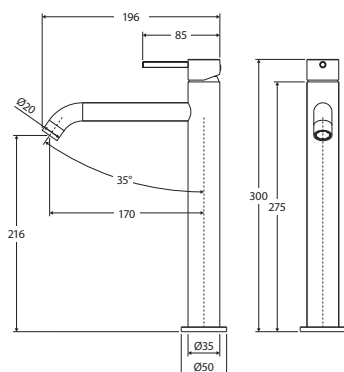

KAYA® Tall Basin Mixer

- Curved outlet
- 25mm cartridge
- WELS 5 Star rated, 5L/min