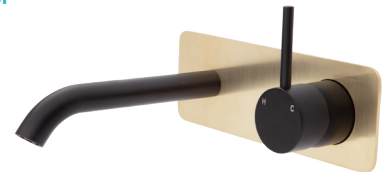

Matte Black Plate
\$375 • 228106B-200

Chrome Plate
\$395 • 228106BC-200

Brushed Nickel Plate
\$395 • 228106BBN-200

Gun Metal Plate
\$395 • 228106BGM-200

Urban Brass Plate
\$395 • 228106BUB-200

KAYA[®] UP Wall Basin/Bath Mixer Set Soft Square Plate, 160mm Outlet

- Designed for basin and bath
- Includes basin aerator and free-flow aerator for baths
- 35mm cartridge
- **WELS 5 Star rated, 5L/min**

Matte Black Plate
\$399 • 228119B

Chrome Plate
\$420 • 228119BC

Brushed Nickel Plate
\$420 • 228119BBN

Gun Metal Plate
\$420 • 228119BGM

Urban Brass Plate
\$420 • 228119BUB

KAYA[®] UP Wall Basin/Bath Mixer Set Soft Square Plate, 200mm Outlet

- Designed for basin and bath
- Includes basin aerator and free-flow aerator for baths
- 35mm cartridge
- **WELS 5 Star rated, 5L/min**