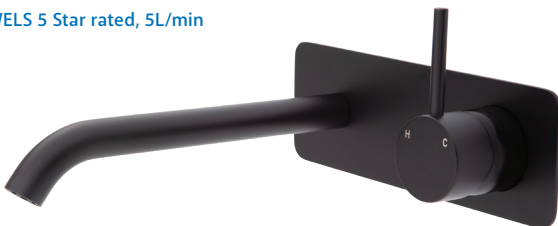

Brushed Nickel Plate
\$395 • 228106BBN

Gun Metal Plate
\$395 • 228106BGM

Urban Brass Plate
\$395 • 228106BUB

KAYA[®] Wall Basin/Bath Mixer Set

Soft Square Plate, 200mm Outlet

- Designed for basin and bath
- Includes basin aerator and free-flow aerator for baths
- 35mm cartridge
- **WELS 5 Star rated, 5L/min**

Matte Black Plate
\$375 • 228106B-200

Chrome Plate
\$395 • 228106BC-200

Brushed Nickel Plate
\$395 • 228106BBN-200

Gun Metal Plate
\$395 • 228106BGM-200

Urban Brass Plate
\$395 • 228106BUB-200

KAYA[®] UP Wall Basin/Bath Mixer Set Soft Square Plate, 160mm Outlet

- Designed for basin and bath
- Includes basin aerator and free-flow aerator for baths
- 35mm cartridge
- **WELS 5 Star rated, 5L/min**

Matte Black Plate
\$399 • 228119B

Chrome Plate
\$420 • 228119BC

Brushed Nickel Plate
\$420 • 228119BBN

Gun Metal Plate
\$420 • 228119BGM

Urban Brass Plate
\$420 • 228119BUB

KAYA[®] UP Wall Basin/Bath Mixer Set Soft Square Plate, 200mm Outlet

- Designed for basin and bath
- Includes basin aerator and free-flow aerator for baths
- 35mm cartridge
- **WELS 5 Star rated, 5L/min**