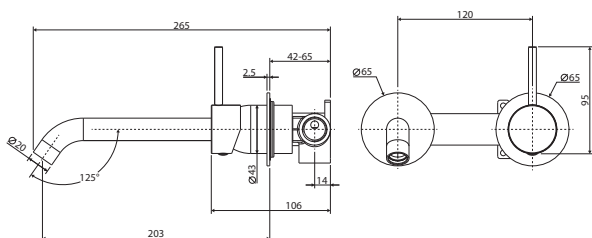

Chrome Plates
$440 • 228118BC-200