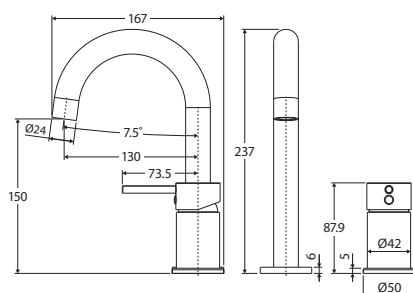

Matte Black Handle
\$399 • 228117B

KAYA® Wall Basin/Bath Mixer Set Round Plates, 160mm Outlet

- Designed for basin and bath
- Includes basin aerator and free-flow aerator for baths
- 35mm cartridge
- **WELS 5 Star rated, 5L/min**