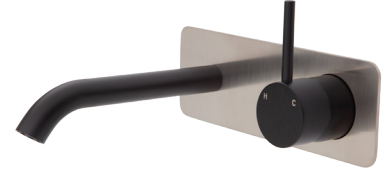

Brushed Nickel Plate
\$395 • 228106BBN

Gun Metal Plate
\$395 • 228106BGM

Urban Brass Plate
\$395 • 228106BUB

KAYA[®] Wall Basin/Bath Mixer Set

Soft Square Plate, 200mm Outlet

- Designed for basin and bath
- Includes basin aerator and free-flow aerator for baths
- 35mm cartridge
- **WELS 5 Star rated, 5L/min**

Matte Black Plate
\$375 • 228106B-200

Chrome Plate
\$395 • 228106BC-200

Brushed Nickel Plate
\$395 • 228106BBN-200

Gun Metal Plate
\$395 • 228106BGM-200

Urban Brass Plate
\$395 • 228106BUB-200

KAYA[®] UP Wall Basin/Bath Mixer Set Soft Square Plate, 160mm Outlet

- Designed for basin and bath
- Includes basin aerator and free-flow aerator for baths
- 35mm cartridge
- **WELS 5 Star rated, 5L/min**

Matte Black Plate
\$399 • 228119B

Chrome Plate
\$420 • 228119BC

Brushed Nickel Plate
\$420 • 228119BBN

Gun Metal Plate
\$420 • 228119BGM

Urban Brass Plate
\$420 • 228119BUB

KAYA[®] UP Wall Basin/Bath Mixer Set Soft Square Plate, 200mm Outlet

- Designed for basin and bath
- Includes basin aerator and free-flow aerator for baths
- 35mm cartridge
- **WELS 5 Star rated, 5L/min**