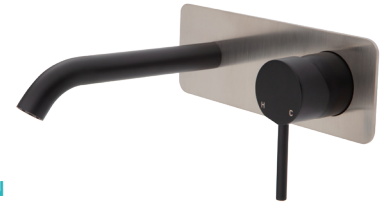

Matte Black Plates
\$420 • 228118B-200

Chrome Plates
\$440 • 228118BC-200

Brushed Nickel Plates
\$440 • 228118BBN-200

Gun Metal Plates
\$440 • 228118BGM-200

Urban Brass Plates
\$440 • 228118BUB-200

KAYA[®] Wall Basin/Bath Mixer Set

Soft Square Plate, 160mm Outlet

- Designed for basin and bath
- Includes basin aerator and free-flow aerator for baths
- 35mm cartridge
- **WELS 5 Star rated, 5L/min**

Matte Black Plate
\$375 • 228106B

Chrome Plate
\$395 • 228106BC

Brushed Nickel Plate
\$395 • 228106BBN

Gun Metal Plate
\$395 • 228106BGM

Urban Brass Plate
\$395 • 228106BUB

KAYA[®] Wall Basin/Bath Mixer Set

Soft Square Plate, 200mm Outlet

- Designed for basin and bath
- Includes basin aerator and free-flow aerator for baths
- 35mm cartridge
- **WELS 5 Star rated, 5L/min**