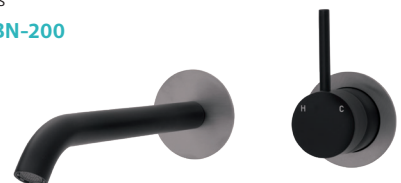

- Designed for basin and bath
- Includes basin aerator and free-flow aerator for baths
- 35mm cartridge
- **WELS 5 Star rated, 5L/min**

Matte Black Plates
\$420 • 228118B

Chrome Plates
\$440 • 228118BC

Brushed Nickel Plates
\$440 • 228118BBN

Gun Metal Plates
\$440 • 228118BGM

Urban Brass Plates
\$440 • 228118BUB

KAYA[®] UP Wall Basin/Bath Mixer Set Round Plates, 200mm Outlet

- Designed for basin and bath
- Includes basin aerator and free-flow aerator for baths
- 35mm cartridge
- **WELS 5 Star rated, 5L/min**

Matte Black Plates
\$420 • 228118B-200

Chrome Plates
\$440 • 228118BC-200

Brushed Nickel Plates
\$440 • 228118BBN-200

Gun Metal Plates
\$440 • 228118BGM-200

Urban Brass Plates
\$440 • 228118BUB-200

KAYA[®] Wall Basin/Bath Mixer Set

Soft Square Plate, 160mm Outlet

- Designed for basin and bath
- Includes basin aerator and free-flow aerator for baths
- 35mm cartridge
- **WELS 5 Star rated, 5L/min**

Matte Black Plate
\$375 • 228106B

Chrome Plate
\$395 • 228106BC