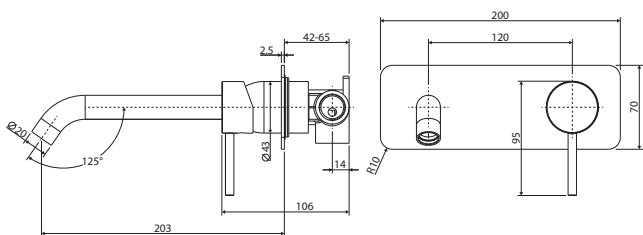

KAYA® Wall Basin/Bath Mixer Set

Soft Square Plate, 160mm Outlet

- Designed for basin and bath
- Includes basin aerator and free-flow aerator for baths
- 35mm cartridge
- **WELS 5 Star rated, 5L/min**

KAYA® Wall Basin/Bath Mixer Set

Soft Square Plate, 200mm Outlet

- Designed for basin and bath
- Includes basin aerator and free-flow aerator for baths
- 35mm cartridge
- **WELS 5 Star rated, 5L/min**