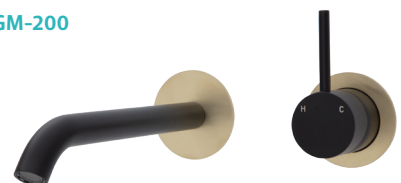

Gun Metal Plates
\$440 • 228118BGM

Urban Brass Plates
\$440 • 228118BUB

KAYA[®] UP Wall Basin/Bath Mixer Set Round Plates, 200mm Outlet

- Designed for basin and bath
- Includes basin aerator and free-flow aerator for baths
- 35mm cartridge
- **WELS 5 Star rated, 5L/min**

Matte Black Plates
\$420 • 228118B-200

Chrome Plates
\$440 • 228118BC-200

Brushed Nickel Plates
\$440 • 228118BBN-200

Gun Metal Plates
\$440 • 228118BGM-200

Urban Brass Plates
\$440 • 228118BUB-200

KAYA[®] Wall Basin/Bath Mixer Set

Soft Square Plate, 160mm Outlet

- Designed for basin and bath
- Includes basin aerator and free-flow aerator for baths
- 35mm cartridge
- **WELS 5 Star rated, 5L/min**

Matte Black Plate
\$375 • 228106B

Chrome Plate
\$395 • 228106BC

Brushed Nickel Plate
\$395 • 228106BBN

Gun Metal Plate
\$395 • 228106BGM

Urban Brass Plate
\$395 • 228106BUB

KAYA[®] Wall Basin/Bath Mixer Set

Soft Square Plate, 200mm Outlet

- Designed for basin and bath
- Includes basin aerator and free-flow aerator for baths
- 35mm cartridge
- **WELS 5 Star rated, 5L/min**