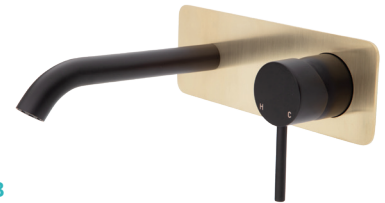

Gun Metal Plates
\$440 • 228118BGM

Urban Brass Plates
\$440 • 228118BUB

KAYA[®] UP Wall Basin/Bath Mixer Set Round Plates, 200mm Outlet

- Designed for basin and bath
- Includes basin aerator and free-flow aerator for baths
- 35mm cartridge
- **WELS 5 Star rated, 5L/min**

Matte Black Plates
\$420 • 228118B-200

Chrome Plates
\$440 • 228118BC-200

Brushed Nickel Plates
\$440 • 228118BBN-200

Gun Metal Plates
\$440 • 228118BGM-200

Urban Brass Plates
\$440 • 228118BUB-200

KAYA[®] Wall Basin/Bath Mixer Set

Soft Square Plate, 160mm Outlet

- Designed for basin and bath
- Includes basin aerator and free-flow aerator for baths
- 35mm cartridge
- **WELS 5 Star rated, 5L/min**

Matte Black Plate
\$375 • 228106B

Chrome Plate
\$395 • 228106BC

Brushed Nickel Plate
\$395 • 228106BBN

Gun Metal Plate
\$395 • 228106BGM

Urban Brass Plate
\$395 • 228106BUB

KAYA[®] Wall Basin/Bath Mixer Set

Soft Square Plate, 200mm Outlet

- Designed for basin and bath
- Includes basin aerator and free-flow aerator for baths
- 35mm cartridge
- **WELS 5 Star rated, 5L/min**