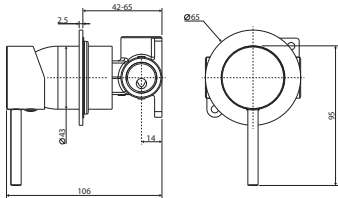

MIXERS & TAPWARE

KAYA® Wall Mixer Small Round Plate

- Designed for shower and bath
- 35mm cartridge

Matte Black Plate
$175 • 228101B