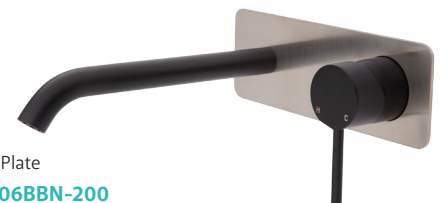

Soft Square Plate, 160mm Outlet

- Designed for basin and bath
- Includes basin aerator and free-flow aerator for baths
- 35mm cartridge
- **WELS 5 Star rated, 5L/min**

Matte Black Plate
\$375 • 228106B

Chrome Plate
\$395 • 228106BC

Brushed Nickel Plate
\$395 • 228106BBN

Gun Metal Plate
\$395 • 228106BGM

Urban Brass Plate
\$395 • 228106BUB

KAYA[®] Wall Basin/Bath Mixer Set

Soft Square Plate, 200mm Outlet

- Designed for basin and bath
- Includes basin aerator and free-flow aerator for baths
- 35mm cartridge
- **WELS 5 Star rated, 5L/min**

Matte Black Plate
\$375 • 228106B-200

Chrome Plate
\$395 • 228106BC-200

Brushed Nickel Plate
\$395 • 228106BBN-200

Gun Metal Plate
\$395 • 228106BGM-200

Urban Brass Plate
\$395 • 228106BUB-200

KAYA[®] UP Wall Basin/Bath Mixer Set Soft Square Plate, 160mm Outlet

- Designed for basin and bath
- Includes basin aerator and free-flow aerator for baths
- 35mm cartridge
- **WELS 5 Star rated, 5L/min**

Matte Black Plate
\$399 • 228119B

Chrome Plate
\$420 • 228119BC

Brushed Nickel Plate
\$420 • 228119BBN