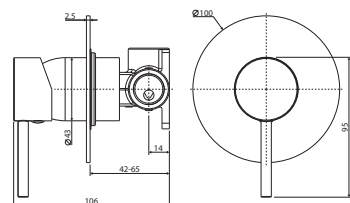

KAYA® Wall Mixer Large Round Plate

- Designed for shower and bath
- 35mm cartridge

Matte Black Plate
$199 • 228101B-3