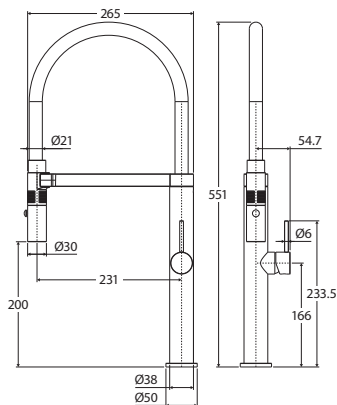

KAYA® Pull Down Sink Mixer

- Detachable hose for greater reach
- Magnetic cradle holds nozzle in place
- Swivel function
- 25mm cartridge
- **WELS 6 Star rated, 4.5L/min**

TWO SPRAY PATTERNS

Matte Black Handle
$549 • 228109B