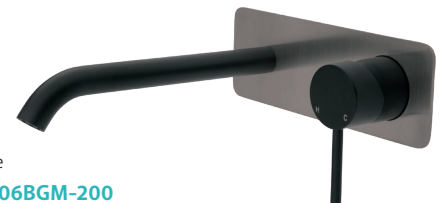

Soft Square Plate, 160mm Outlet

- Designed for basin and bath
- Includes basin aerator and free-flow aerator for baths
- 35mm cartridge
- **WELS 5 Star rated, 5L/min**

Matte Black Plate
\$375 • 228106B

Chrome Plate
\$395 • 228106BC

Brushed Nickel Plate
\$395 • 228106BBN

Gun Metal Plate
\$395 • 228106BGM

Urban Brass Plate
\$395 • 228106BUB

KAYA[®] Wall Basin/Bath Mixer Set

Soft Square Plate, 200mm Outlet

- Designed for basin and bath
- Includes basin aerator and free-flow aerator for baths
- 35mm cartridge
- **WELS 5 Star rated, 5L/min**

Matte Black Plate
\$375 • 228106B-200

Chrome Plate
\$395 • 228106BC-200

Brushed Nickel Plate
\$395 • 228106BBN-200

Gun Metal Plate
\$395 • 228106BGM-200

Urban Brass Plate
\$395 • 228106BUB-200

KAYA[®] UP Wall Basin/Bath Mixer Set Soft Square Plate, 160mm Outlet

- Designed for basin and bath
- Includes basin aerator and free-flow aerator for baths
- 35mm cartridge
- **WELS 5 Star rated, 5L/min**

Matte Black Plate
\$399 • 228119B

Chrome Plate
\$420 • 228119BC

Brushed Nickel Plate
\$420 • 228119BBN