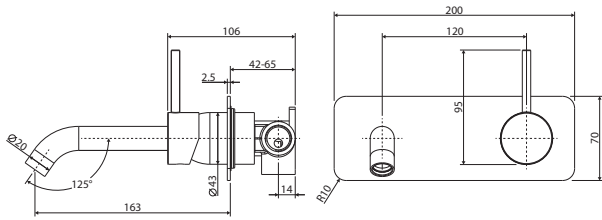

Chrome Plate
$420 • 228119BC