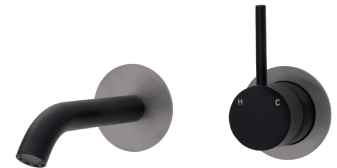

Brushed Nickel Plates
\$420 • 228104BBN-200

Gun Metal Plates
\$420 • 228104BGM-200

Urban Brass Plates
\$420 • 228104BUB-200

MIXERS & TAPWARE

KAYA[®] UP Wall Basin/Bath Mixer Set Round Plates, 160mm Outlet

- Designed for basin and bath
- Includes basin aerator and free-flow aerator for baths
- 35mm cartridge
- **WELS 5 Star rated, 5L/min**

Matte Black Plates
\$420 • 228118B

Chrome Plates
\$440 • 228118BC

Brushed Nickel Plates
\$440 • 228118BBN

Gun Metal Plates
\$440 • 228118BGM

Urban Brass Plates
\$440 • 228118BUB

KAYA[®] UP Wall Basin/Bath Mixer Set Round Plates, 200mm Outlet

- Designed for basin and bath
- Includes basin aerator and free-flow aerator for baths
- 35mm cartridge
- **WELS 5 Star rated, 5L/min**

Matte Black Plates
\$420 • 228118B-200

Chrome Plates
\$440 • 228118BC-200

Brushed Nickel Plates
\$440 • 228118BBN-200

Gun Metal Plates
\$440 • 228118BGM-200

Urban Brass Plates
\$440 • 228118BUB-200

KAYA[®] Wall Basin/Bath Mixer Set