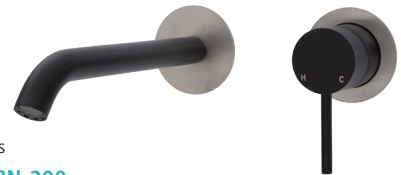

Matte Black Plates
\$399 • 228104B

Chrome Plates
\$420 • 228104BC

Brushed Nickel Plates
\$420 • 228104BBN

Gun Metal Plates
\$420 • 228104BGM

Urban Brass Plates
\$420 • 228104BUB

KAYA® Wall Basin/Bath Mixer Set Round Plates, 200mm Outlet

- Designed for basin and bath
- Includes basin aerator and free-flow aerator for baths
- 35mm cartridge
- **WELS 5 Star rated, 5L/min**

Matte Black Plates
\$380 • 228104B-200

Chrome Plates
\$420 • 228104BC-200

Brushed Nickel Plates
\$420 • 228104BBN-200

Gun Metal Plates
\$420 • 228104BGM-200

Urban Brass Plates
\$420 • 228104BUB-200

MIXERS & TAPWARE

KAYA[®] UP Wall Basin/Bath Mixer Set Round Plates, 160mm Outlet

- Designed for basin and bath
- Includes basin aerator and free-flow aerator for baths
- 35mm cartridge
- **WELS 5 Star rated, 5L/min**

Matte Black Plates
\$420 • 228118B

Chrome Plates
\$440 • 228118BC

Brushed Nickel Plates
\$440 • 228118BBN