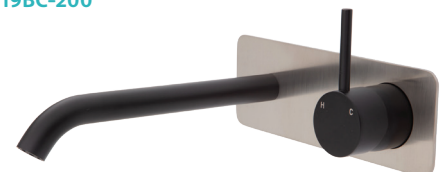

- Designed for basin and bath
- Includes basin aerator and free-flow aerator for baths
- 35mm cartridge
- **WELS 5 Star rated, 5L/min**

Matte Black Plate
\$399 • 228119B

Chrome Plate
\$420 • 228119BC

Brushed Nickel Plate
\$420 • 228119BBN

Gun Metal Plate
\$420 • 228119BGM

Urban Brass Plate
\$420 • 228119BUB

KAYA[®] UP Wall Basin/Bath Mixer Set Soft Square Plate, 200mm Outlet

- Designed for basin and bath
- Includes basin aerator and free-flow aerator for baths
- 35mm cartridge
- **WELS 5 Star rated, 5L/min**

Matte Black Plate
\$399 • 228119B-200

Chrome Plate
\$420 • 228119BC-200

Brushed Nickel Plate
\$420 • 228119BBN-200

Gun Metal Plate
\$420 • 228119BGM-200

Urban Brass Plate
\$420 • 228119BUB-200

MIXERS & TAPWARE