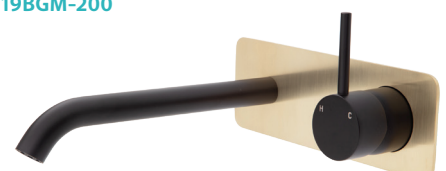

Gun Metal Plate
\$420 • 228119BGM

Urban Brass Plate
\$420 • 228119BUB

KAYA[®] UP Wall Basin/Bath Mixer Set Soft Square Plate, 200mm Outlet

- Designed for basin and bath
- Includes basin aerator and free-flow aerator for baths
- 35mm cartridge
- **WELS 5 Star rated, 5L/min**

Matte Black Plate
\$399 • 228119B-200

Chrome Plate
\$420 • 228119BC-200

Brushed Nickel Plate
\$420 • 228119BBN-200

Gun Metal Plate
\$420 • 228119BGM-200

Urban Brass Plate
\$420 • 228119BUB-200

MIXERS & TAPWARE