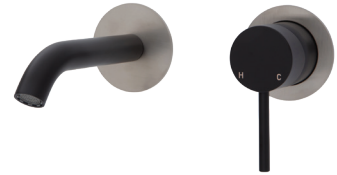

Urban Brass Handle
\$270
228105BUB

KAYA[®] Hob Mixer & Basin/Bath Outlet Set

- Designed for basin and bath
- Fixed outlet position
- Includes basin aerator and free-flow aerator for baths
- 35mm cartridge
- **WELS 5 Star rated, 5L/min**

Matte Black Handle
\$399 • 228117B

KAYA® Wall Basin/Bath Mixer Set Round Plates, 160mm Outlet

- Designed for basin and bath
- Includes basin aerator and free-flow aerator for baths
- 35mm cartridge
- **WELS 5 Star rated, 5L/min**

Matte Black Plates
\$399 • 228104B

Chrome Plates
\$420 • 228104BC

Brushed Nickel Plates
\$420 • 228104BBN

Gun Metal Plates
\$420 • 228104BGM

Urban Brass Plates
\$420 • 228104BUB

KAYA® Wall Basin/Bath Mixer Set Round Plates, 200mm Outlet

- Designed for basin and bath
- Includes basin aerator and free-flow aerator for baths
- 35mm cartridge
- **WELS 5 Star rated, 5L/min**

Matte Black Plates
\$380 • 228104B-200

Chrome Plates
\$420 • 228104BC-200