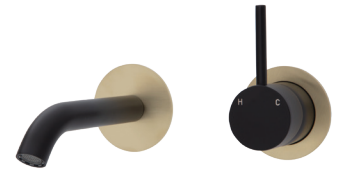

Brushed Nickel Plates
\$420 • 228104BBN-200

Gun Metal Plates
\$420 • 228104BGM-200

Urban Brass Plates
\$420 • 228104BUB-200

MIXERS & TAPWARE

KAYA[®] UP Wall Basin/Bath Mixer Set Round Plates, 160mm Outlet

- Designed for basin and bath
- Includes basin aerator and free-flow aerator for baths
- 35mm cartridge
- **WELS 5 Star rated, 5L/min**

Matte Black Plates
\$420 • 228118B

Chrome Plates
\$440 • 228118BC

Brushed Nickel Plates
\$440 • 228118BBN

Gun Metal Plates
\$440 • 228118BGM

Urban Brass Plates
\$440 • 228118BUB

KAYA[®] UP Wall Basin/Bath Mixer Set Round Plates, 200mm Outlet

- Designed for basin and bath
- Includes basin aerator and free-flow aerator for baths
- 35mm cartridge
- **WELS 5 Star rated, 5L/min**

Matte Black Plates
\$420 • 228118B-200

Chrome Plates
\$440 • 228118BC-200

Brushed Nickel Plates
\$440 • 228118BBN-200

Gun Metal Plates
\$440 • 228118BGM-200

Urban Brass Plates
\$440 • 228118BUB-200

KAYA[®] Wall Basin/Bath Mixer Set