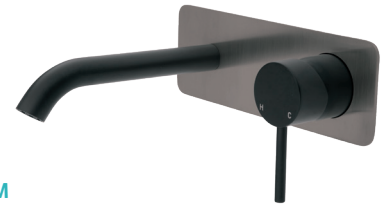

Gun Metal Plates
\$440 • 228118BGM

Urban Brass Plates
\$440 • 228118BUB

KAYA[®] UP Wall Basin/Bath Mixer Set Round Plates, 200mm Outlet

- Designed for basin and bath
- Includes basin aerator and free-flow aerator for baths
- 35mm cartridge
- **WELS 5 Star rated, 5L/min**

Matte Black Plates
\$420 • 228118B-200

Chrome Plates
\$440 • 228118BC-200

Brushed Nickel Plates
\$440 • 228118BBN-200

Gun Metal Plates
\$440 • 228118BGM-200

Urban Brass Plates
\$440 • 228118BUB-200

KAYA[®] Wall Basin/Bath Mixer Set

Soft Square Plate, 160mm Outlet

- Designed for basin and bath
- Includes basin aerator and free-flow aerator for baths
- 35mm cartridge
- **WELS 5 Star rated, 5L/min**

Matte Black Plate
\$375 • 228106B

Chrome Plate
\$395 • 228106BC

Brushed Nickel Plate
\$395 • 228106BBN

Gun Metal Plate
\$395 • 228106BGM

Urban Brass Plate
\$395 • 228106BUB

KAYA[®] Wall Basin/Bath Mixer Set

Soft Square Plate, 200mm Outlet

- Designed for basin and bath
- Includes basin aerator and free-flow aerator for baths
- 35mm cartridge
- **WELS 5 Star rated, 5L/min**