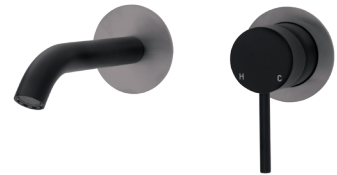

Urban Brass Handle
\$270
228105BUB

KAYA[®] Hob Mixer & Basin/Bath Outlet Set

- Designed for basin and bath
- Fixed outlet position
- Includes basin aerator and free-flow aerator for baths
- 35mm cartridge
- **WELS 5 Star rated, 5L/min**

Matte Black Handle
\$399 • 228117B

KAYA® Wall Basin/Bath Mixer Set Round Plates, 160mm Outlet

- Designed for basin and bath
- Includes basin aerator and free-flow aerator for baths
- 35mm cartridge
- **WELS 5 Star rated, 5L/min**

Matte Black Plates
\$399 • 228104B

Chrome Plates
\$420 • 228104BC

Brushed Nickel Plates
\$420 • 228104BBN

Gun Metal Plates
\$420 • 228104BGM

Urban Brass Plates
\$420 • 228104BUB

KAYA® Wall Basin/Bath Mixer Set Round Plates, 200mm Outlet

- Designed for basin and bath
- Includes basin aerator and free-flow aerator for baths
- 35mm cartridge
- **WELS 5 Star rated, 5L/min**

Matte Black Plates
\$380 • 228104B-200

Chrome Plates
\$420 • 228104BC-200