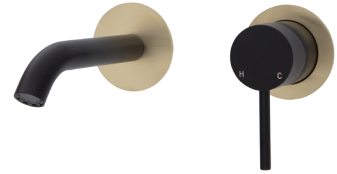

Matte Black Handle
\$399 • 228117B

KAYA® Wall Basin/Bath Mixer Set Round Plates, 160mm Outlet

- Designed for basin and bath
- Includes basin aerator and free-flow aerator for baths
- 35mm cartridge
- **WELS 5 Star rated, 5L/min**

Matte Black Plates
\$399 • 228104B

Chrome Plates
\$420 • 228104BC

Brushed Nickel Plates
\$420 • 228104BBN

Gun Metal Plates
\$420 • 228104BGM

Urban Brass Plates
\$420 • 228104BUB

KAYA® Wall Basin/Bath Mixer Set Round Plates, 200mm Outlet

- Designed for basin and bath
- Includes basin aerator and free-flow aerator for baths
- 35mm cartridge
- **WELS 5 Star rated, 5L/min**

Matte Black Plates
\$380 • 228104B-200

Chrome Plates
\$420 • 228104BC-200

Brushed Nickel Plates
\$420 • 228104BBN-200

Gun Metal Plates
\$420 • 228104BGM-200

Urban Brass Plates
\$420 • 228104BUB-200

MIXERS & TAPWARE

KAYA[®] UP Wall Basin/Bath Mixer Set Round Plates, 160mm Outlet