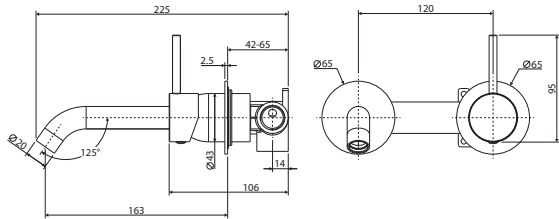

- Designed for basin and bath
- Includes basin aerator and free-flow aerator for baths
- 35mm cartridge
- **WELS 5 Star rated, 5L/min**

Matte Black Plates
\$420 • 228118B

Chrome Plates
\$440 • 228118BC

Brushed Nickel Plates
\$440 • 228118BBN