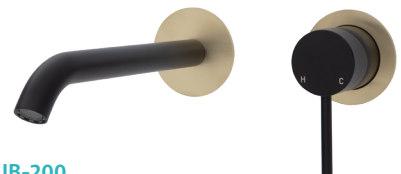

Matte Black Handle
\$399 • 228117B

KAYA® Wall Basin/Bath Mixer Set Round Plates, 160mm Outlet

- Designed for basin and bath
- Includes basin aerator and free-flow aerator for baths
- 35mm cartridge
- **WELS 5 Star rated, 5L/min**

Matte Black Plates
\$399 • 228104B

Chrome Plates
\$420 • 228104BC

Brushed Nickel Plates
\$420 • 228104BBN

Gun Metal Plates
\$420 • 228104BGM

Urban Brass Plates
\$420 • 228104BUB

KAYA® Wall Basin/Bath Mixer Set Round Plates, 200mm Outlet

- Designed for basin and bath
- Includes basin aerator and free-flow aerator for baths
- 35mm cartridge
- **WELS 5 Star rated, 5L/min**

Matte Black Plates
\$380 • 228104B-200

Chrome Plates
\$420 • 228104BC-200

Brushed Nickel Plates
\$420 • 228104BBN-200

Gun Metal Plates
\$420 • 228104BGM-200

Urban Brass Plates
\$420 • 228104BUB-200

MIXERS & TAPWARE

KAYA[®] UP Wall Basin/Bath Mixer Set Round Plates, 160mm Outlet