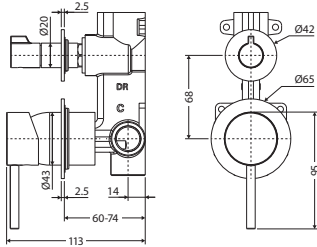

KAYA® Wall Diverter Mixer Small Round Plates

- Designed for shower and bath
- 35mm cartridge

Matte Black Plates
$319 • 228102B-4

KAYA® Wall Diverter Mixer Large Round Plate

- Designed for shower and bath
- 35mm cartridge