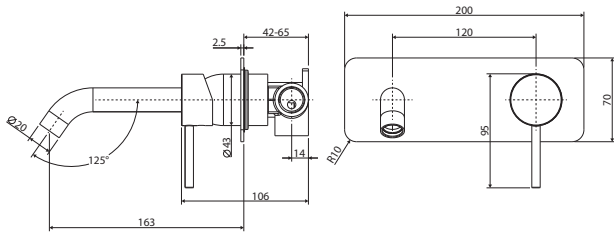

Soft Square Plate, 160mm Outlet

- Designed for basin and bath
- Includes basin aerator and free-flow aerator for baths
- 35mm cartridge
- **WELS 5 Star rated, 5L/min**

Matte Black Plate
\$375 • 228106B

Chrome Plate
\$395 • 228106BC