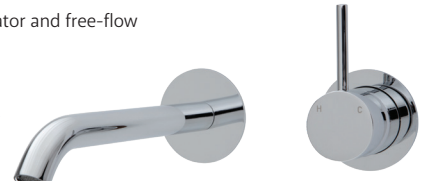

Chrome Plates
\$360 • 228118

Matte Black Plates
\$380 • 228118CB

KAYA Wall Basin/Bath Mixer Set, Round Plates, 200mm Outlet

- Designed for basin or bath
- Includes basin aerator and free-flow aerator for baths
- 35mm cartridge
- **WELS 5 Star rated, 5L/min**

Chrome Plates
\$360 • 228104-200

Matte Black Plates
\$380 • 228104CB-200

KAYA UP Wall Basin/Bath Mixer Set, Round Plates, 200mm Outlet

- Designed for basin or bath
- Includes basin aerator and free-flow aerator for baths
- 35mm cartridge
- **WELS 5 Star rated, 5L/min**

Chrome Plates
\$360 • 228118-200

Matte Black Plates
\$380 • 228118CB-200

KAYA Wall Basin/Bath Mixer Set, Soft Square Plate, 160mm Outlet

- Designed for basin or bath
- Includes basin aerator and free-flow aerator for baths
- 35mm cartridge
- **WELS 5 Star rated, 5L/min**

Chrome Plate
\$330 • 228106

Matte Black Plate
\$350 • 228106CB

KAYA UP Wall Basin/Bath Mixer Set, Soft Square Plate, 160mm Outlet

- Designed for basin or bath
- Includes basin aerator and free-flow aerator for baths
- 35mm cartridge
- **WELS 5 Star rated, 5L/min**