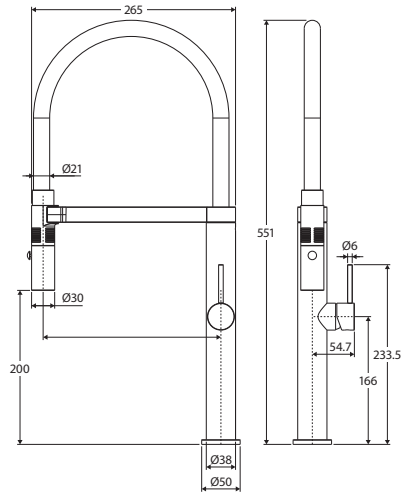

Chrome Handle
\$199 • 228105

Matte Black Handle
\$220 • 228105CB

MIXERS & TAPWARE

KAYA Pull Down Sink Mixer

- Detachable hose from cradle for greater reach
- Swivel function
- 25mm cartridge
- **WELS 6 Star rated, 4.5L/min**

KAYA Wall Basin/Bath Mixer Set, Round Plates, 160mm Outlet

- Designed for basin or bath
- Includes basin aerator and free-flow aerator for baths
- 35mm cartridge
- **WELS 5 Star rated, 5L/min**

Chrome Plates
\$360 • 228104