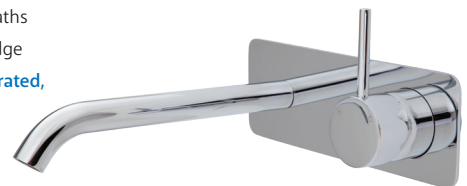

Chrome Plate
\$330 • 228106

Matte Black Plate
\$350 • 228106CB

KAYA UP Wall Basin/Bath Mixer Set, Soft Square Plate, 160mm Outlet

- Designed for basin or bath
- Includes basin aerator and free-flow aerator for baths
- 35mm cartridge
- **WELS 5 Star rated, 5L/min**

Chrome Plate
\$330 • 228119

Matte Black Plate
\$350 • 228119CB

KAYA Wall Basin/Bath Mixer Set, Soft Square Plate, 200mm Outlet

- Designed for basin or bath
- Includes basin aerator and free-flow aerator for baths
- 35mm cartridge
- **WELS 5 Star rated, 5L/min**

Chrome Plate
\$330 • 228106-200

Matte Black Plate
\$350 • 228106CB-200

KAYA UP Wall Basin/Bath Mixer Set, Soft Square Plate, 200mm Outlet

- Designed for basin or bath
- Includes basin aerator and free-flow aerator for baths
- 35mm cartridge
- **WELS 5 Star rated, 5L/min**

Chrome Plate
\$330 • 228119-200

Matte Black Plate
\$350 • 228119CB-200

KAYA Wall Mixer, Small Round Plate

- Designed for shower or bath
- 35mm cartridge

Chrome Plate
\$140 • 228101

Matte Black Plate
\$160 • 228101CB