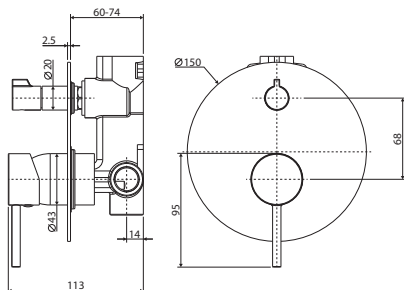

KAYA Wall Diverter Mixer, Large Round Plate

- Designed for shower or bath
- 35mm cartridge

Chrome Plate
$240 • 228102