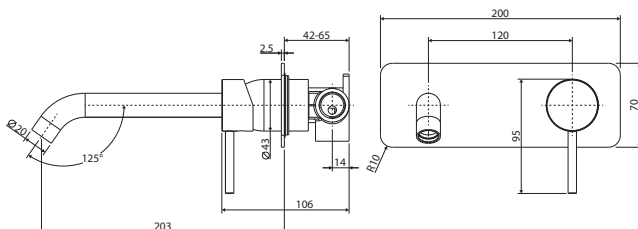

Chrome Plate
\$330 • 228106

Matte Black Plate
\$350 • 228106CB

KAYA UP Wall Basin/Bath Mixer Set, Soft Square Plate, 160mm Outlet

- Designed for basin or bath
- Includes basin aerator and free-flow aerator for baths
- 35mm cartridge
- **WELS 5 Star rated, 5L/min**

Chrome Plate
\$330 • 228119

Matte Black Plate
\$350 • 228119CB

KAYA Wall Basin/Bath Mixer Set, Soft Square Plate, 200mm Outlet

- Designed for basin or bath
- Includes basin aerator and free-flow aerator for baths
- 35mm cartridge
- **WELS 5 Star rated, 5L/min**

Chrome Plate
\$330 • 228106-200

Matte Black Plate
\$350 • 228106CB-200

KAYA UP Wall Basin/Bath Mixer Set, Soft Square Plate, 200mm Outlet

- Designed for basin or bath
- Includes basin aerator and free-flow aerator for baths
- 35mm cartridge
- **WELS 5 Star rated, 5L/min**