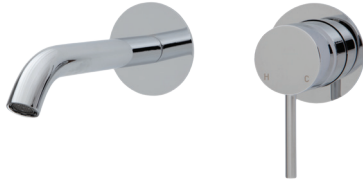

KAYA Chrome

- Polished chrome finish
- Solid brass construction
- High quality European cartridges
- PEX split-resistant hoses

Please note, these products may have a visible Fienza or Watermark logo.

KAYA Basin Mixer

Chrome Handle
\$199 • 228105

Matte Black Handle
\$220 • 228105CB

MIXERS & TAPWARE

KAYA Pull Down Sink Mixer

- Detachable hose from cradle for greater reach
- Swivel function
- 25mm cartridge
- **WELS 6 Star rated, 4.5L/min**

Chrome Handle
\$499 • 228109

Matte Black Handle
\$499 • 228109CB

KAYA Hob Mounted Sink Mixer Set

- Gooseneck outlet
- 35mm cartridge
- **WELS 5 Star rated, 5L/min**

Chrome Handle
\$299 • 228117

Find matching ISABELLA
Floor Mounted Bath Mixer with
Hand Shower on page 17.

KAYA Wall Basin/Bath Mixer Set, Round Plates, 160mm Outlet

- Designed for basin or bath
- Includes basin aerator and free-flow aerator for baths
- 35mm cartridge
- **WELS 5 Star rated, 5L/min**

Chrome Plates
\$360 • 228104