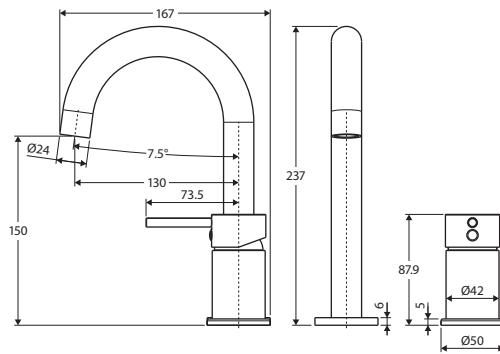

KAYA Hob Mounted Sink Mixer Set

- Gooseneck outlet
- 35mm cartridge
- **WELS 5 Star rated, 5L/min**