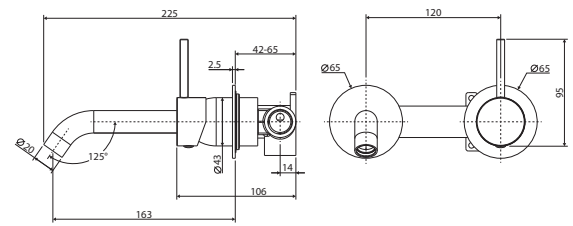

KAYA Wall Basin/Bath Mixer Set, Round Plates, 160mm Outlet

- Designed for basin or bath
- Includes basin aerator and free-flow aerator for baths
- 35mm cartridge
- **WELS 5 Star rated, 5L/min**

Chrome Plates
\$360 • 228104

Matte Black Plates
\$380 • 228104CB

KAYA UP Wall Basin/Bath Mixer Set, Round Plates, 160mm Outlet

- Designed for basin or bath
- Includes basin aerator and free-flow aerator for baths
- 35mm cartridge
- **WELS 5 Star rated, 5L/min**

Chrome Plates
\$360 • 228118

Matte Black Plates
\$380 • 228118CB

KAYA Wall Basin/Bath Mixer Set, Round Plates, 200mm Outlet

- Designed for basin or bath
- Includes basin aerator and free-flow aerator for baths
- 35mm cartridge
- **WELS 5 Star rated, 5L/min**