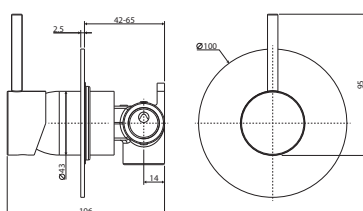

Chrome Plate
\$330 • 228106-200

Matte Black Plate
\$350 • 228106CB-200

KAYA UP Wall Basin/Bath Mixer Set, Soft Square Plate, 200mm Outlet

- Designed for basin or bath
- Includes basin aerator and free-flow aerator for baths
- 35mm cartridge
- **WELS 5 Star rated, 5L/min**

KAYA UP Wall Mixer, Small Round Plate

- Designed for shower or bath
- 35mm cartridge

Chrome Plate
\$160 • 228114

Matte Black Plate
\$180 • 228114CB

KAYA Wall Mixer, Large Round Plate

- Designed for shower or bath
- 35mm cartridge

Chrome Plate
\$160 • 228101-3

Matte Black Plate
\$180 • 228101CB-3

KAYA UP Wall Mixer, Large Round Plate

- Designed for shower or bath
- 35mm cartridge

Chrome Plate
\$180 • 228114-3

Matte Black Plate
\$199 • 228114CB-3