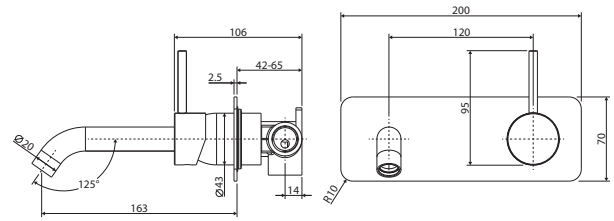

Chrome Plates
\$360 • 228118-200

Matte Black Plates
\$380 • 228118CB-200

KAYA Wall Basin/Bath Mixer Set, Soft Square Plate, 160mm Outlet

- Designed for basin or bath
- Includes basin aerator and free-flow aerator for baths
- 35mm cartridge
- **WELS 5 Star rated, 5L/min**

Chrome Plate
\$330 • 228106

Matte Black Plate
\$350 • 228106CB

KAYA UP Wall Basin/Bath Mixer Set, Soft Square Plate, 160mm Outlet

- Designed for basin or bath
- Includes basin aerator and free-flow aerator for baths
- 35mm cartridge
- **WELS 5 Star rated, 5L/min**

Chrome Plate
\$330 • 228119

Matte Black Plate
\$350 • 228119CB

KAYA Wall Basin/Bath Mixer Set, Soft Square Plate, 200mm Outlet

- Designed for basin or bath
- Includes basin aerator and free-flow aerator for baths
- 35mm cartridge
- **WELS 5 Star rated, 5L/min**

Chrome Plate
\$330 • 228106-200

Matte Black Plate
\$350 • 228106CB-200

KAYA UP Wall Basin/Bath Mixer Set, Soft Square Plate, 200mm Outlet

- Designed for basin or bath
- Includes basin aerator and free-flow aerator for baths
- 35mm cartridge
- **WELS 5 Star rated, 5L/min**