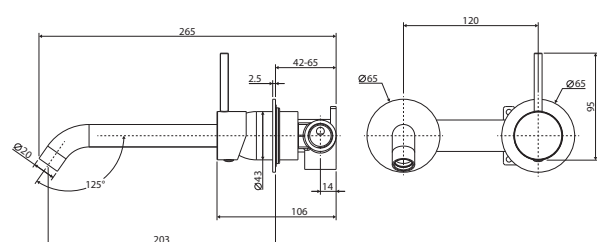

Chrome Plates
\$360 • 228104-200

Matte Black Plates
\$380 • 228104CB-200

KAYA UP Wall Basin/Bath Mixer Set, Round Plates, 200mm Outlet

- Designed for basin or bath
- Includes basin aerator and free-flow aerator for baths
- 35mm cartridge
- **WELS 5 Star rated, 5L/min**

Chrome Plates
\$360 • 228118-200

Matte Black Plates
\$380 • 228118CB-200

KAYA Wall Basin/Bath Mixer Set, Soft Square Plate, 160mm Outlet

- Designed for basin or bath
- Includes basin aerator and free-flow aerator for baths
- 35mm cartridge
- **WELS 5 Star rated, 5L/min**