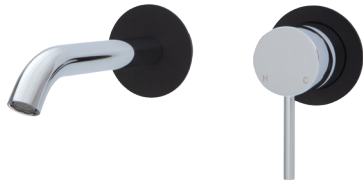

KAYA Chrome

- Polished chrome finish
- Solid brass construction
- High quality European cartridges
- PEX split-resistant hoses

Please note, these products may have a visible Fienza or Watermark logo.

KAYA Basin Mixer

Chrome Handle
\$199 • 228105

Matte Black Handle
\$220 • 228105CB

MIXERS & TAPWARE

KAYA Pull Down Sink Mixer

- Detachable hose from cradle for greater reach
- Swivel function
- 25mm cartridge
- **WELS 6 Star rated, 4.5L/min**

Chrome Handle
\$499 • 228109

Matte Black Handle
\$499 • 228109CB

KAYA Hob Mounted Sink Mixer Set

- Gooseneck outlet
- 35mm cartridge
- **WELS 5 Star rated, 5L/min**

Chrome Handle
\$299 • 228117

Find matching ISABELLA
Floor Mounted Bath Mixer with
Hand Shower on page 17.

KAYA Wall Basin/Bath Mixer Set, Round Plates, 160mm Outlet

- Designed for basin or bath
- Includes basin aerator and free-flow aerator for baths
- 35mm cartridge
- **WELS 5 Star rated, 5L/min**

Chrome Plates
\$360 • 228104