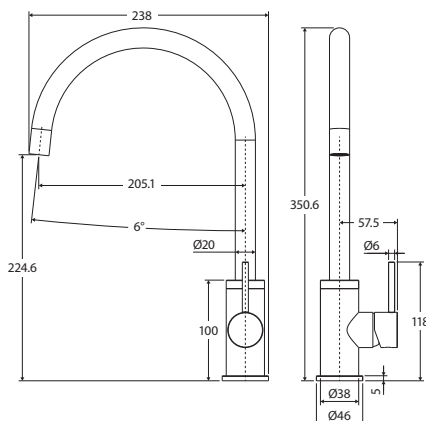

- Curved outlet
- 25mm cartridge
- **WELS 5 Star rated, 5L/min**

Chrome Handle
\$190 • 228103

Matte Black Handle
\$210 • 228103CB

KAYA Sink Mixer

- Gooseneck outlet
- Swivel function
- 25mm cartridge
- **WELS 6 Star rated, 4.5L/min**

Chrome Handle
\$199 • 228105

Matte Black Handle
\$220 • 228105CB

MIXERS & TAPWARE

KAYA Pull Down Sink Mixer

- Detachable hose from cradle for greater reach
- Swivel function
- 25mm cartridge
- **WELS 6 Star rated, 4.5L/min**

KAYA Wall Basin/Bath Mixer Set, Round Plates, 160mm Outlet

- Designed for basin or bath
- Includes basin aerator and free-flow aerator for baths
- 35mm cartridge
- **WELS 5 Star rated, 5L/min**

Chrome Plates
\$360 • 228104