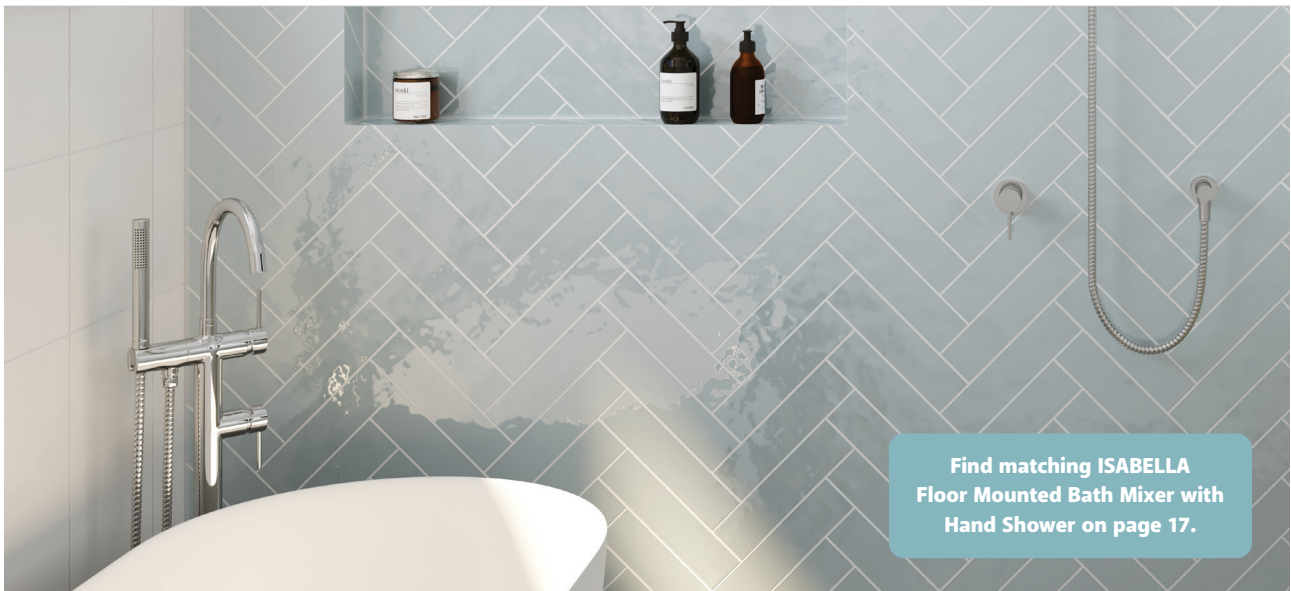

Chrome Handle
\$499 • 228109

Matte Black Handle
\$499 • 228109CB

KAYA Hob Mounted Sink Mixer Set

- Gooseneck outlet
- 35mm cartridge
- **WELS 5 Star rated, 5L/min**

Chrome Handle
\$299 • 228117

Find matching ISABELLA
Floor Mounted Bath Mixer with
Hand Shower on page 17.

KAYA Wall Basin/Bath Mixer Set, Round Plates, 160mm Outlet

- Designed for basin or bath
- Includes basin aerator and free-flow aerator for baths
- 35mm cartridge
- **WELS 5 Star rated, 5L/min**

Chrome Plates
\$360 • 228104