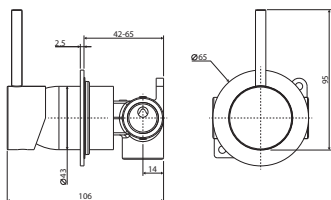

Chrome Plate
\$330 • 228106-200

Matte Black Plate
\$350 • 228106CB-200

KAYA UP Wall Basin/Bath Mixer Set, Soft Square Plate, 200mm Outlet

- Designed for basin or bath
- Includes basin aerator and free-flow aerator for baths
- 35mm cartridge
- **WELS 5 Star rated, 5L/min**

Chrome Plate
\$330 • 228119-200

Matte Black Plate
\$350 • 228119CB-200

KAYA Wall Mixer, Small Round Plate

- Designed for shower or bath
- 35mm cartridge

Chrome Plate
\$140 • 228101

Matte Black Plate
\$160 • 228101CB

KAYA UP Wall Mixer, Small Round Plate

- Designed for shower or bath
- 35mm cartridge

Chrome Plate
\$160 • 228114

Matte Black Plate
\$180 • 228114CB

KAYA Wall Mixer, Large Round Plate

- Designed for shower or bath
- 35mm cartridge