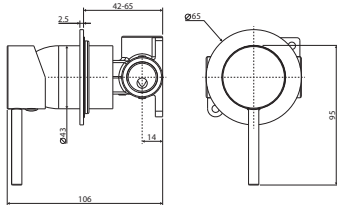

Chrome Plate
\$330 • 228106-200

Matte Black Plate
\$350 • 228106CB-200

KAYA UP Wall Basin/Bath Mixer Set, Soft Square Plate, 200mm Outlet

- Designed for basin or bath
- Includes basin aerator and free-flow aerator for baths
- 35mm cartridge
- **WELS 5 Star rated, 5L/min**

Chrome Plate
\$330 • 228119-200

Matte Black Plate
\$350 • 228119CB-200

KAYA Wall Mixer, Small Round Plate

- Designed for shower or bath
- 35mm cartridge

Chrome Plate
\$140 • 228101

Matte Black Plate
\$160 • 228101CB

KAYA UP Wall Mixer, Small Round Plate

- Designed for shower or bath
- 35mm cartridge

Chrome Plate
\$160 • 228114

Matte Black Plate
\$180 • 228114CB

KAYA Wall Mixer, Large Round Plate

- Designed for shower or bath
- 35mm cartridge