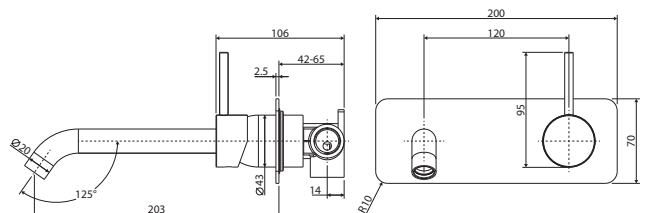

KAYA Wall Basin/Bath Mixer Set, Soft Square Plate, 160mm Outlet

- Designed for basin or bath
- Includes basin aerator and free-flow aerator for baths
- 35mm cartridge
- **WELS 5 Star rated, 5L/min**

Chrome Plate
$330 • 228106

Matte Black Plate
$350 • 228106CB

KAYA UP Wall Basin/Bath Mixer Set, Soft Square Plate, 160mm Outlet

- Designed for basin or bath
- Includes basin aerator and free-flow aerator for baths
- 35mm cartridge
- **WELS 5 Star rated, 5L/min**

Chrome Plate
$330 • 228119

Matte Black Plate
$350 • 228119CB

KAYA Wall Basin/Bath Mixer Set, Soft Square Plate, 200mm Outlet

- Designed for basin or bath
- Includes basin aerator and free-flow aerator for baths
- 35mm cartridge
- **WELS 5 Star rated, 5L/min**

Chrome Plate
$330 • 228106-200

Matte Black Plate
$350 • 228106CB-200

KAYA UP Wall Basin/Bath Mixer Set, Soft Square Plate, 200mm Outlet

- Designed for basin or bath
- Includes basin aerator and free-flow aerator for baths
- 35mm cartridge
- **WELS 5 Star rated, 5L/min**

Chrome Plate
$330 • 228119-200

Matte Black Plate
$350 • 228119CB-200