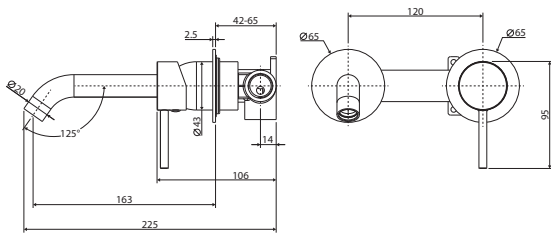

KAYA Wall Basin/Bath Mixer Set, Round Plates, 160mm Outlet

- Designed for basin or bath
- Includes basin aerator and free-flow aerator for baths
- 35mm cartridge
- **WELS 5 Star rated, 5L/min**

Chrome Plates
\$360 • 228104

Matte Black Plates
\$380 • 228104CB

KAYA UP Wall Basin/Bath Mixer Set, Round Plates, 160mm Outlet

- Designed for basin or bath
- Includes basin aerator and free-flow aerator for baths
- 35mm cartridge
- **WELS 5 Star rated, 5L/min**