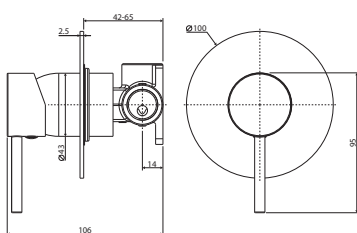

Chrome Plate
\$330 • 228106-200

Matte Black Plate
\$350 • 228106CB-200

KAYA UP Wall Basin/Bath Mixer Set, Soft Square Plate, 200mm Outlet

- Designed for basin or bath
- Includes basin aerator and free-flow aerator for baths
- 35mm cartridge
- **WELS 5 Star rated, 5L/min**

KAYA UP Wall Mixer, Small Round Plate

- Designed for shower or bath
- 35mm cartridge

Chrome Plate
\$160 • 228114

Matte Black Plate
\$180 • 228114CB

KAYA Wall Mixer, Large Round Plate

- Designed for shower or bath
- 35mm cartridge

Chrome Plate
\$160 • 228101-3

Matte Black Plate
\$180 • 228101CB-3

KAYA UP Wall Mixer, Large Round Plate

- Designed for shower or bath
- 35mm cartridge

Chrome Plate
\$180 • 228114-3

Matte Black Plate
\$199 • 228114CB-3