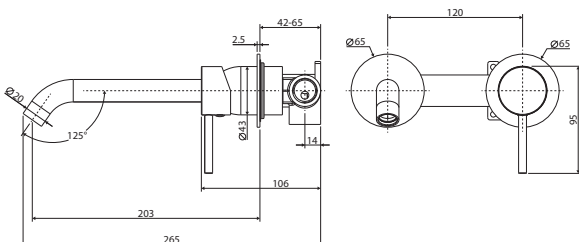

Chrome Plates
\$360 • 228118

Matte Black Plates
\$380 • 228118CB

KAYA Wall Basin/Bath Mixer Set, Round Plates, 200mm Outlet

- Designed for basin or bath
- Includes basin aerator and free-flow aerator for baths
- 35mm cartridge
- **WELS 5 Star rated, 5L/min**

Chrome Plates
\$360 • 228104-200

Matte Black Plates
\$380 • 228104CB-200

KAYA UP Wall Basin/Bath Mixer Set, Round Plates, 200mm Outlet

- Designed for basin or bath
- Includes basin aerator and free-flow aerator for baths
- 35mm cartridge
- **WELS 5 Star rated, 5L/min**