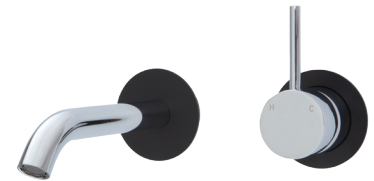

KAYA Wall Basin/Bath Mixer Set, Round Plates, 160mm Outlet

- Designed for basin or bath
- Includes basin aerator and free-flow aerator for baths
- 35mm cartridge
- **WELS 5 Star rated, 5L/min**

Chrome Plates
\$360 • 228104

Matte Black Plates
\$380 • 228104CB

KAYA UP Wall Basin/Bath Mixer Set, Round Plates, 160mm Outlet

- Designed for basin or bath
- Includes basin aerator and free-flow aerator for baths
- 35mm cartridge
- **WELS 5 Star rated, 5L/min**

Chrome Plates
\$360 • 228118

Matte Black Plates
\$380 • 228118CB

KAYA Wall Basin/Bath Mixer Set, Round Plates, 200mm Outlet

- Designed for basin or bath
- Includes basin aerator and free-flow aerator for baths
- 35mm cartridge
- **WELS 5 Star rated, 5L/min**

Chrome Plates
\$360 • 228104-200

Matte Black Plates
\$380 • 228104CB-200

KAYA UP Wall Basin/Bath Mixer Set, Round Plates, 200mm Outlet

- Designed for basin or bath
- Includes basin aerator and free-flow aerator for baths
- 35mm cartridge
- **WELS 5 Star rated, 5L/min**