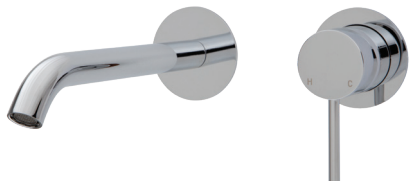

Matte Black Plates
\$380 • 228104CB

KAYA UP Wall Basin/Bath Mixer Set, Round Plates, 160mm Outlet

- Designed for basin or bath
- Includes basin aerator and free-flow aerator for baths
- 35mm cartridge
- **WELS 5 Star rated, 5L/min**

Chrome Plates
\$360 • 228118

Matte Black Plates
\$380 • 228118CB

KAYA Wall Basin/Bath Mixer Set, Round Plates, 200mm Outlet

- Designed for basin or bath
- Includes basin aerator and free-flow aerator for baths
- 35mm cartridge
- **WELS 5 Star rated, 5L/min**

Chrome Plates
\$360 • 228104-200

Matte Black Plates
\$380 • 228104CB-200

KAYA UP Wall Basin/Bath Mixer Set, Round Plates, 200mm Outlet

- Designed for basin or bath
- Includes basin aerator and free-flow aerator for baths
- 35mm cartridge
- **WELS 5 Star rated, 5L/min**

Chrome Plates
\$360 • 228118-200

Matte Black Plates
\$380 • 228118CB-200

KAYA Wall Basin/Bath Mixer Set, Soft Square Plate, 160mm Outlet

- Designed for basin or bath
- Includes basin aerator and free-flow aerator for baths
- 35mm cartridge
- **WELS 5 Star rated, 5L/min**