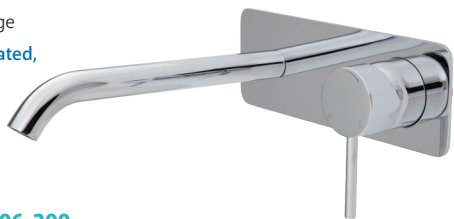

Chrome Plates
\$360 • 228118-200

Matte Black Plates
\$380 • 228118CB-200

KAYA Wall Basin/Bath Mixer Set, Soft Square Plate, 160mm Outlet

- Designed for basin or bath
- Includes basin aerator and free-flow aerator for baths
- 35mm cartridge
- **WELS 5 Star rated, 5L/min**

Chrome Plate
\$330 • 228106

Matte Black Plate
\$350 • 228106CB

KAYA UP Wall Basin/Bath Mixer Set, Soft Square Plate, 160mm Outlet

- Designed for basin or bath
- Includes basin aerator and free-flow aerator for baths
- 35mm cartridge
- **WELS 5 Star rated, 5L/min**

Chrome Plate
\$330 • 228119

Matte Black Plate
\$350 • 228119CB

KAYA Wall Basin/Bath Mixer Set, Soft Square Plate, 200mm Outlet

- Designed for basin or bath
- Includes basin aerator and free-flow aerator for baths
- 35mm cartridge
- **WELS 5 Star rated, 5L/min**

Chrome Plate
\$330 • 228106-200

Matte Black Plate
\$350 • 228106CB-200

KAYA UP Wall Basin/Bath Mixer Set, Soft Square Plate, 200mm Outlet

- Designed for basin or bath
- Includes basin aerator and free-flow aerator for baths
- 35mm cartridge
- **WELS 5 Star rated, 5L/min**