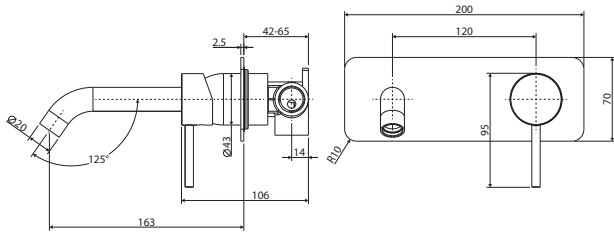

Chrome Plates
\$360 • 228104-200

Matte Black Plates
\$380 • 228104CB-200

KAYA UP Wall Basin/Bath Mixer Set, Round Plates, 200mm Outlet

- Designed for basin or bath
- Includes basin aerator and free-flow aerator for baths
- 35mm cartridge
- **WELS 5 Star rated, 5L/min**

Chrome Plates
\$360 • 228118-200

Matte Black Plates
\$380 • 228118CB-200

KAYA Wall Basin/Bath Mixer Set, Soft Square Plate, 160mm Outlet

- Designed for basin or bath
- Includes basin aerator and free-flow aerator for baths
- 35mm cartridge
- **WELS 5 Star rated, 5L/min**

Chrome Plate
\$330 • 228106

Matte Black Plate
\$350 • 228106CB

KAYA UP Wall Basin/Bath Mixer Set, Soft Square Plate, 160mm Outlet

- Designed for basin or bath
- Includes basin aerator and free-flow aerator for baths
- 35mm cartridge
- **WELS 5 Star rated, 5L/min**