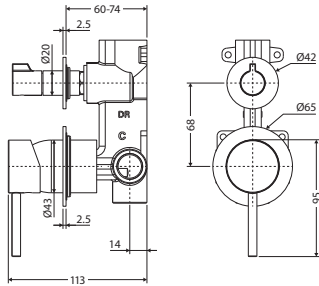

KAYA UP Wall Mixer, Small Round Plate

- Designed for shower or bath
- 35mm cartridge

Chrome Plate
\$160 • 228114

Matte Black Plate
\$180 • 228114CB

KAYA Wall Mixer, Large Round Plate

- Designed for shower or bath
- 35mm cartridge

Chrome Plate
\$160 • 228101-3

Matte Black Plate
\$180 • 228101CB-3

KAYA UP Wall Mixer, Large Round Plate

- Designed for shower or bath
- 35mm cartridge

Chrome Plate
\$180 • 228114-3

Matte Black Plate
\$199 • 228114CB-3

KAYA Wall Diverter Mixer, Small Round Plates

- Designed for shower or bath
- 35mm cartridge

Chrome Plates
\$260 • 228102-4

Matte Black Plates
\$280 • 228102CB-4

KAYA Wall Diverter Mixer, Large Round Plate