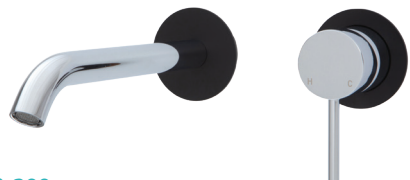

Matte Black Plates
\$380 • 228104CB

KAYA UP Wall Basin/Bath Mixer Set, Round Plates, 160mm Outlet

- Designed for basin or bath
- Includes basin aerator and free-flow aerator for baths
- 35mm cartridge
- **WELS 5 Star rated, 5L/min**

Chrome Plates
\$360 • 228118

Matte Black Plates
\$380 • 228118CB

KAYA Wall Basin/Bath Mixer Set, Round Plates, 200mm Outlet

- Designed for basin or bath
- Includes basin aerator and free-flow aerator for baths
- 35mm cartridge
- **WELS 5 Star rated, 5L/min**

Chrome Plates
\$360 • 228104-200

Matte Black Plates
\$380 • 228104CB-200

KAYA UP Wall Basin/Bath Mixer Set, Round Plates, 200mm Outlet

- Designed for basin or bath
- Includes basin aerator and free-flow aerator for baths
- 35mm cartridge
- **WELS 5 Star rated, 5L/min**

Chrome Plates
\$360 • 228118-200

Matte Black Plates
\$380 • 228118CB-200

KAYA Wall Basin/Bath Mixer Set, Soft Square Plate, 160mm Outlet

- Designed for basin or bath
- Includes basin aerator and free-flow aerator for baths
- 35mm cartridge
- **WELS 5 Star rated, 5L/min**