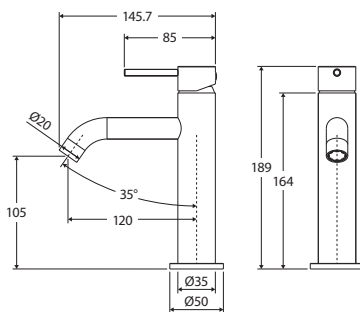

- Curved outlet
- 25mm cartridge
- **WELS 5 Star rated, 5L/min**

Chrome Handle
\$190 • 228103

Matte Black Handle
\$210 • 228103CB

KAYA Sink Mixer

- Gooseneck outlet
- Swivel function
- 25mm cartridge
- **WELS 6 Star rated, 4.5L/min**