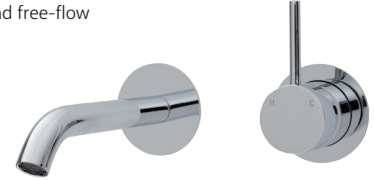

Chrome Handle
\$499 • 228109

Matte Black Handle
\$499 • 228109CB

KAYA Hob Mounted Sink Mixer Set

- Gooseneck outlet
- 35mm cartridge
- **WELS 5 Star rated, 5L/min**

Chrome Handle
\$299 • 228117

Find matching ISABELLA
Floor Mounted Bath Mixer with
Hand Shower on page 17.

KAYA Wall Basin/Bath Mixer Set, Round Plates, 160mm Outlet

- Designed for basin or bath
- Includes basin aerator and free-flow aerator for baths
- 35mm cartridge
- **WELS 5 Star rated, 5L/min**

Chrome Plates
\$360 • 228104

Matte Black Plates
\$380 • 228104CB

KAYA UP Wall Basin/Bath Mixer Set, Round Plates, 160mm Outlet

- Designed for basin or bath
- Includes basin aerator and free-flow aerator for baths
- 35mm cartridge
- **WELS 5 Star rated, 5L/min**

Chrome Plates
\$360 • 228118

Matte Black Plates
\$380 • 228118CB

KAYA Wall Basin/Bath Mixer Set, Round Plates, 200mm Outlet

- Designed for basin or bath
- Includes basin aerator and free-flow aerator for baths
- 35mm cartridge
- **WELS 5 Star rated, 5L/min**