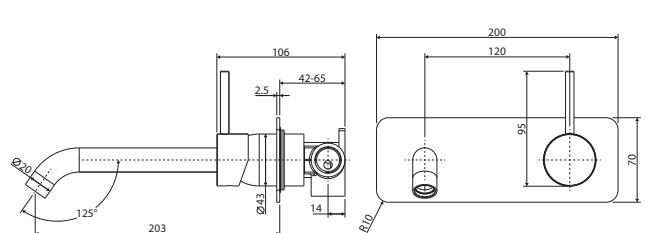

Matte Black Plate
$490 • 228119GMB-200