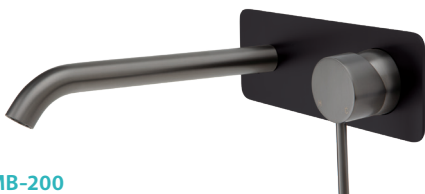

Gun Metal Plates

\$499 • 228118GM-200

Matte Black Plates

\$520 • 228118GMB-200

KAYA® Wall Basin/Bath Mixer Set Soft Square Plate, 160mm Outlet

- Designed for basin and bath
- Includes basin aerator and free-flow aerator for baths
- 35mm cartridge
- **WELS 5 Star rated, 5L/min**

Gun Metal Plate
\$449 • 228106GM

Matte Black Plate
\$470 • 228106GMB

KAYA® UP Wall Basin/Bath Mixer Set Soft Square Plate, 160mm Outlet

- Designed for basin and bath
- Includes basin aerator and free-flow aerator for baths
- 35mm cartridge
- **WELS 5 Star rated, 5L/min**

Gun Metal Plate
\$469 • 228119GM

Matte Black Plate
\$490 • 228119GMB

KAYA® Wall Basin/Bath Mixer Set Soft Square Plate, 200mm Outlet

- Designed for basin and bath
- Includes basin aerator and free-flow aerator for baths
- 35mm cartridge
- **WELS 5 Star rated, 5L/min**

Gun Metal Plate
\$449 • 228106GM-200

Matte Black Plate
\$470 • 228106GMB-200

KAYA® UP Wall Basin/Bath Mixer Set Soft Square Plate, 200mm Outlet

- Designed for basin and bath
- Includes basin aerator and free-flow aerator for baths
- 35mm cartridge
- **WELS 5 Star rated, 5L/min**