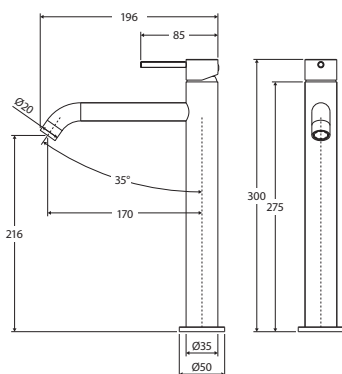

KAYA[®] Basin Mixer

- Curved outlet
- 25mm cartridge
- **WELS 5 Star rated, 5L/min**

Gun Metal Handle
\$330 • 228103GM

Matte Black Handle
\$350 • 228103GMB

KAYA[®] Tall Basin Mixer

- Curved outlet
- 25mm cartridge
- **WELS 5 Star rated, 5L/min**

Gun Metal Handle
\$360 • 228107GM

Matte Black Handle
\$380 • 228107GMB

KAYA[®] Pull Down Sink Mixer

- Detachable hose for greater reach
- Magnetic cradle holds nozzle in place
- Swivel function
- 25mm cartridge
- **WELS 6 Star rated, 4.5L/min**