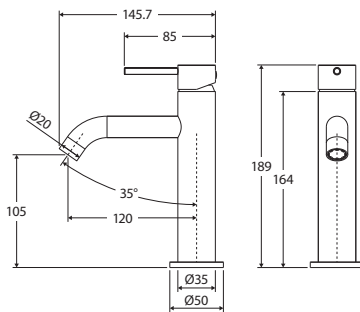

KAYA[®] Basin Mixer

- Curved outlet
- 25mm cartridge
- **WELS 5 Star rated, 5L/min**

Gun Metal Handle
\$330 • 228103GM

Matte Black Handle
\$350 • 228103GMB

KAYA[®] Tall Basin Mixer

- Curved outlet
- 25mm cartridge
- **WELS 5 Star rated, 5L/min**