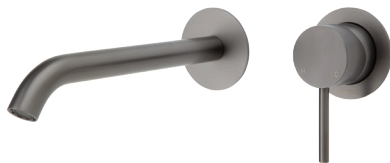

\$480 • 228104GM

Matte Black Plates

\$499 • 228104GMB

KAYA® UP Wall Basin/Bath Mixer Set Round Plates, 160mm Outlet

- Designed for basin and bath
- Includes basin aerator and free-flow aerator for baths
- 35mm cartridge
- **WELS 5 Star rated, 5L/min**

Gun Metal Plates

\$499 • 228118GM

Matte Black Plates

\$520 • 228118GMB

KAYA® Wall Basin/Bath Mixer Set Round Plates, 200mm Outlet

- Designed for basin and bath
- Includes basin aerator and free-flow aerator for baths
- 35mm cartridge
- **WELS 5 Star rated, 5L/min**

Gun Metal Plates

\$480 • 228104GM-200

Matte Black Plates

\$499 • 228104GMB-200

KAYA® UP Wall Basin/Bath Mixer Set Round Plates, 200mm Outlet

- Designed for basin and bath
- Includes basin aerator and free-flow aerator for baths
- 35mm cartridge
- **WELS 5 Star rated, 5L/min**

Gun Metal Plates

\$499 • 228118GM-200

Matte Black Plates

\$520 • 228118GMB-200

KAYA® Wall Basin/Bath Mixer Set Soft Square Plate, 160mm Outlet

- Designed for basin and bath
- Includes basin aerator and free-flow aerator for baths
- 35mm cartridge
- **WELS 5 Star rated, 5L/min**