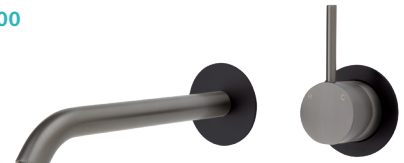

Gun Metal Plates

\$499 • 228118GM

Matte Black Plates

\$520 • 228118GMB

KAYA® Wall Basin/Bath Mixer Set Round Plates, 200mm Outlet

- Designed for basin and bath
- Includes basin aerator and free-flow aerator for baths
- 35mm cartridge
- **WELS 5 Star rated, 5L/min**

Gun Metal Plates

\$480 • 228104GM-200

Matte Black Plates

\$499 • 228104GMB-200

KAYA® UP Wall Basin/Bath Mixer Set Round Plates, 200mm Outlet

- Designed for basin and bath
- Includes basin aerator and free-flow aerator for baths
- 35mm cartridge
- **WELS 5 Star rated, 5L/min**

Gun Metal Plates

\$499 • 228118GM-200

Matte Black Plates

\$520 • 228118GMB-200

KAYA® Wall Basin/Bath Mixer Set Soft Square Plate, 160mm Outlet

- Designed for basin and bath
- Includes basin aerator and free-flow aerator for baths
- 35mm cartridge
- **WELS 5 Star rated, 5L/min**

Gun Metal Plate
\$449 • 228106GM

Matte Black Plate
\$470 • 228106GMB

KAYA® UP Wall Basin/Bath Mixer Set Soft Square Plate, 160mm Outlet

- Designed for basin and bath
- Includes basin aerator and free-flow aerator for baths
- 35mm cartridge
- **WELS 5 Star rated, 5L/min**