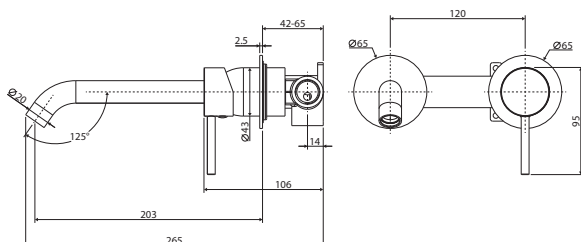

\$480 • 228104GM

Matte Black Plates

\$499 • 228104GMB

KAYA® UP Wall Basin/Bath Mixer Set Round Plates, 160mm Outlet

- Designed for basin and bath
- Includes basin aerator and free-flow aerator for baths
- 35mm cartridge
- **WELS 5 Star rated, 5L/min**

Gun Metal Plates

\$499 • 228118GM

Matte Black Plates

\$520 • 228118GMB

KAYA® Wall Basin/Bath Mixer Set Round Plates, 200mm Outlet

- Designed for basin and bath
- Includes basin aerator and free-flow aerator for baths
- 35mm cartridge
- **WELS 5 Star rated, 5L/min**

Gun Metal Plates

\$480 • 228104GM-200

Matte Black Plates

\$499 • 228104GMB-200

KAYA® UP Wall Basin/Bath Mixer Set Round Plates, 200mm Outlet

- Designed for basin and bath
- Includes basin aerator and free-flow aerator for baths
- 35mm cartridge
- **WELS 5 Star rated, 5L/min**