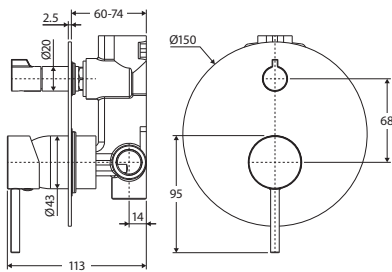

KAYA® Wall Diverter Mixer

Large Round Plate

- Designed for shower and bath
- 35mm cartridge

Gun Metal Plate
$420 • 228102GM