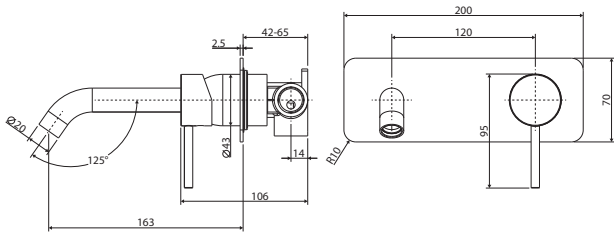

Gun Metal Plates

\$499 • 228118GM-200

Matte Black Plates

\$520 • 228118GMB-200

KAYA® Wall Basin/Bath Mixer Set Soft Square Plate, 160mm Outlet

- Designed for basin and bath
- Includes basin aerator and free-flow aerator for baths
- 35mm cartridge
- **WELS 5 Star rated, 5L/min**

Gun Metal Plate
\$449 • 228106GM

Matte Black Plate
\$470 • 228106GMB

KAYA® UP Wall Basin/Bath Mixer Set Soft Square Plate, 160mm Outlet

- Designed for basin and bath
- Includes basin aerator and free-flow aerator for baths
- 35mm cartridge
- **WELS 5 Star rated, 5L/min**