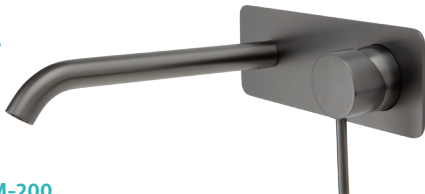

Gun Metal Plates

\$499 • 228118GM-200

Matte Black Plates

\$520 • 228118GMB-200

KAYA® Wall Basin/Bath Mixer Set Soft Square Plate, 160mm Outlet

- Designed for basin and bath
- Includes basin aerator and free-flow aerator for baths
- 35mm cartridge
- **WELS 5 Star rated, 5L/min**

Gun Metal Plate
\$449 • 228106GM

Matte Black Plate
\$470 • 228106GMB

KAYA® UP Wall Basin/Bath Mixer Set Soft Square Plate, 160mm Outlet

- Designed for basin and bath
- Includes basin aerator and free-flow aerator for baths
- 35mm cartridge
- **WELS 5 Star rated, 5L/min**

Gun Metal Plate
\$469 • 228119GM

Matte Black Plate
\$490 • 228119GMB

KAYA® Wall Basin/Bath Mixer Set Soft Square Plate, 200mm Outlet

- Designed for basin and bath
- Includes basin aerator and free-flow aerator for baths
- 35mm cartridge
- **WELS 5 Star rated, 5L/min**

Gun Metal Plate
\$449 • 228106GM-200

Matte Black Plate
\$470 • 228106GMB-200

KAYA® UP Wall Basin/Bath Mixer Set Soft Square Plate, 200mm Outlet

- Designed for basin and bath
- Includes basin aerator and free-flow aerator for baths
- 35mm cartridge
- **WELS 5 Star rated, 5L/min**