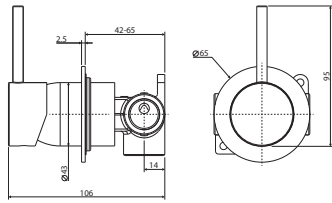

KAYA® UP Wall Mixer

Small Round Plate

- Designed for shower and bath
- 35mm cartridge

Gun Metal Plate
$305 • 228114GM