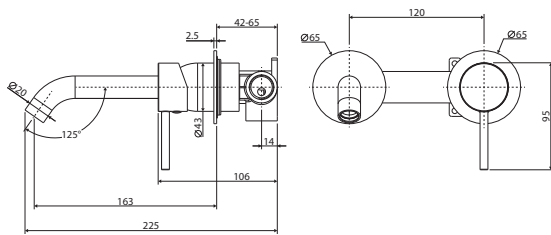

KAYA® Wall Basin/Bath Mixer Set Round Plates, 160mm Outlet

- Designed for basin and bath
- Includes basin aerator and free-flow aerator for baths
- 35mm cartridge
- **WELS 5 Star rated, 5L/min**

Gun Metal Plates

\$480 • 228104GM

Matte Black Plates

\$499 • 228104GMB

KAYA® UP Wall Basin/Bath Mixer Set Round Plates, 160mm Outlet

- Designed for basin and bath
- Includes basin aerator and free-flow aerator for baths
- 35mm cartridge
- **WELS 5 Star rated, 5L/min**