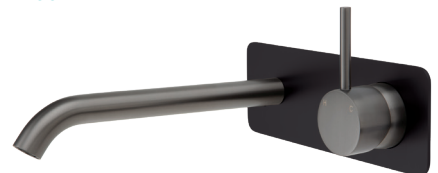

Gun Metal Plate
\$449 • 228106GM

Matte Black Plate
\$470 • 228106GMB

KAYA® UP Wall Basin/Bath Mixer Set Soft Square Plate, 160mm Outlet

- Designed for basin and bath
- Includes basin aerator and free-flow aerator for baths
- 35mm cartridge
- **WELS 5 Star rated, 5L/min**

Gun Metal Plate
\$469 • 228119GM

Matte Black Plate
\$490 • 228119GMB

KAYA® Wall Basin/Bath Mixer Set Soft Square Plate, 200mm Outlet

- Designed for basin and bath
- Includes basin aerator and free-flow aerator for baths
- 35mm cartridge
- **WELS 5 Star rated, 5L/min**

Gun Metal Plate
\$449 • 228106GM-200

Matte Black Plate
\$470 • 228106GMB-200

KAYA® UP Wall Basin/Bath Mixer Set Soft Square Plate, 200mm Outlet

- Designed for basin and bath
- Includes basin aerator and free-flow aerator for baths
- 35mm cartridge
- **WELS 5 Star rated, 5L/min**

Gun Metal Plate
\$469 • 228119GM-200

Matte Black Plate
\$490 • 228119GMB-200

MIXERS & TAPWARE

KAYA® Wall Mixer

Small Round Plate

- Designed for shower and bath
- 35mm cartridge

Gun Metal Plate
\$285 • 228101GM