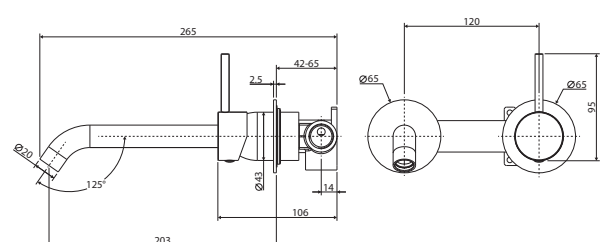

Matte Black Plates

$520 • 228118GMB-200