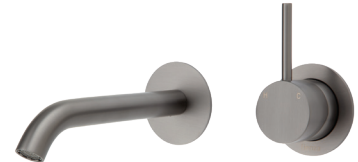

KAYA® Wall Basin/Bath Mixer Set Round Plates, 160mm Outlet

- Designed for basin and bath
- Includes basin aerator and free-flow aerator for baths
- 35mm cartridge
- **WELS 5 Star rated, 5L/min**

Gun Metal Plates

\$480 • 228104GM

Matte Black Plates

\$499 • 228104GMB

KAYA® UP Wall Basin/Bath Mixer Set Round Plates, 160mm Outlet

- Designed for basin and bath
- Includes basin aerator and free-flow aerator for baths
- 35mm cartridge
- **WELS 5 Star rated, 5L/min**

Gun Metal Plates

\$499 • 228118GM

Matte Black Plates

\$520 • 228118GMB

KAYA® Wall Basin/Bath Mixer Set Round Plates, 200mm Outlet

- Designed for basin and bath
- Includes basin aerator and free-flow aerator for baths
- 35mm cartridge
- **WELS 5 Star rated, 5L/min**

Gun Metal Plates

\$480 • 228104GM-200

Matte Black Plates

\$499 • 228104GMB-200

KAYA® UP Wall Basin/Bath Mixer Set Round Plates, 200mm Outlet

- Designed for basin and bath
- Includes basin aerator and free-flow aerator for baths
- 35mm cartridge
- **WELS 5 Star rated, 5L/min**