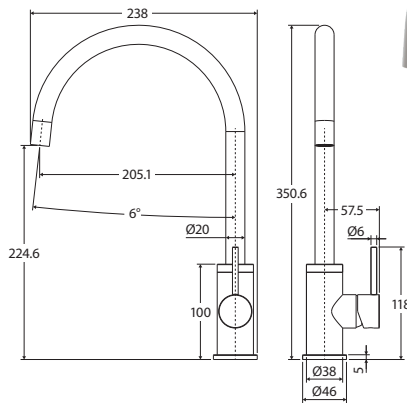

KAYA® Sink Mixer

- Gooseneck outlet
- Swivel function
- 25mm cartridge
- **WELS 6 Star rated, 4.5L/min**

Gun Metal Handle
$360 • 228105GM