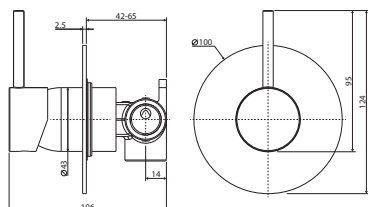

Large Round Plate

- Designed for shower and bath
- 35mm cartridge

Gun Metal Plate
\$299 • 228101GM-3

Matte Black Plate
\$320 • 228101GMB-3

KAYA® UP Wall Mixer

Large Round Plate

- Designed for shower and bath
- 35mm cartridge