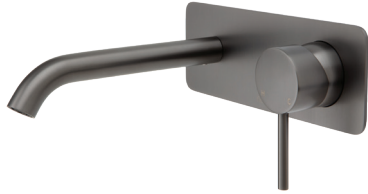

Gun Metal Plates

\$480 • 228104GM-200

Matte Black Plates

\$499 • 228104GMB-200

KAYA® UP Wall Basin/Bath Mixer Set Round Plates, 200mm Outlet

- Designed for basin and bath
- Includes basin aerator and free-flow aerator for baths
- 35mm cartridge
- **WELS 5 Star rated, 5L/min**

Gun Metal Plates

\$499 • 228118GM-200

Matte Black Plates

\$520 • 228118GMB-200

KAYA® Wall Basin/Bath Mixer Set Soft Square Plate, 160mm Outlet

- Designed for basin and bath
- Includes basin aerator and free-flow aerator for baths
- 35mm cartridge
- **WELS 5 Star rated, 5L/min**

Gun Metal Plate
\$449 • 228106GM

Matte Black Plate
\$470 • 228106GMB

KAYA® UP Wall Basin/Bath Mixer Set Soft Square Plate, 160mm Outlet

- Designed for basin and bath
- Includes basin aerator and free-flow aerator for baths
- 35mm cartridge
- **WELS 5 Star rated, 5L/min**

Gun Metal Plate
\$469 • 228119GM

Matte Black Plate
\$490 • 228119GMB

KAYA® Wall Basin/Bath Mixer Set Soft Square Plate, 200mm Outlet

- Designed for basin and bath
- Includes basin aerator and free-flow aerator for baths
- 35mm cartridge
- **WELS 5 Star rated, 5L/min**