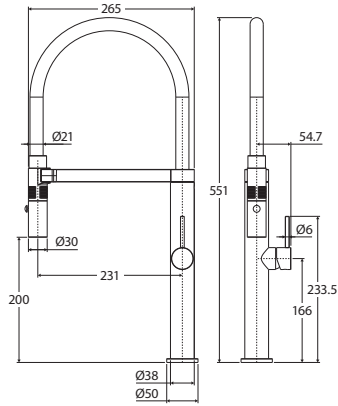

KAYA® Pull Down Sink Mixer

- Detachable hose for greater reach
- Magnetic cradle holds nozzle in place
- Swivel function
- 25mm cartridge
- **WELS 6 Star rated, 4.5L/min**

Gun Metal Handle
$699 • 228109GM