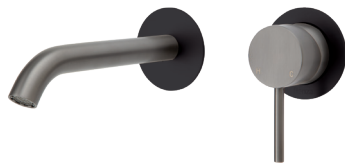

Gun Metal Plates

$480 • 228104GM