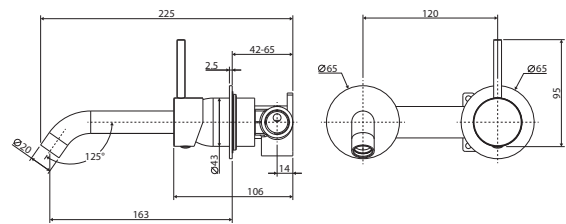

Matte Black Plates

$520 • 228118GMB