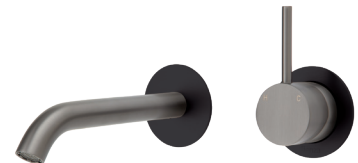

KAYA® Wall Basin/Bath Mixer Set Round Plates, 160mm Outlet

- Designed for basin and bath
- Includes basin aerator and free-flow aerator for baths
- 35mm cartridge
- **WELS 5 Star rated, 5L/min**

Gun Metal Plates

\$480 • 228104GM

Matte Black Plates

\$499 • 228104GMB

KAYA® UP Wall Basin/Bath Mixer Set Round Plates, 160mm Outlet

- Designed for basin and bath
- Includes basin aerator and free-flow aerator for baths
- 35mm cartridge
- **WELS 5 Star rated, 5L/min**

Gun Metal Plates

\$499 • 228118GM

Matte Black Plates

\$520 • 228118GMB

KAYA® Wall Basin/Bath Mixer Set Round Plates, 200mm Outlet

- Designed for basin and bath
- Includes basin aerator and free-flow aerator for baths
- 35mm cartridge
- **WELS 5 Star rated, 5L/min**

Gun Metal Plates

\$480 • 228104GM-200

Matte Black Plates

\$499 • 228104GMB-200

KAYA® UP Wall Basin/Bath Mixer Set Round Plates, 200mm Outlet

- Designed for basin and bath
- Includes basin aerator and free-flow aerator for baths
- 35mm cartridge
- **WELS 5 Star rated, 5L/min**