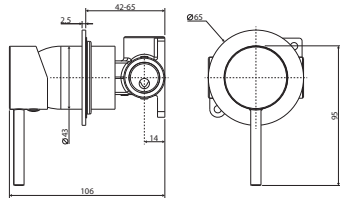

Gun Metal Plate
\$449 • 228106GM-200

Matte Black Plate
\$470 • 228106GMB-200

KAYA® UP Wall Basin/Bath Mixer Set Soft Square Plate, 200mm Outlet

- Designed for basin and bath
- Includes basin aerator and free-flow aerator for baths
- 35mm cartridge
- **WELS 5 Star rated, 5L/min**

Gun Metal Plate
\$469 • 228119GM-200

Matte Black Plate
\$490 • 228119GMB-200

MIXERS & TAPWARE

KAYA® Wall Mixer

Small Round Plate

- Designed for shower and bath
- 35mm cartridge

Gun Metal Plate
\$285 • 228101GM