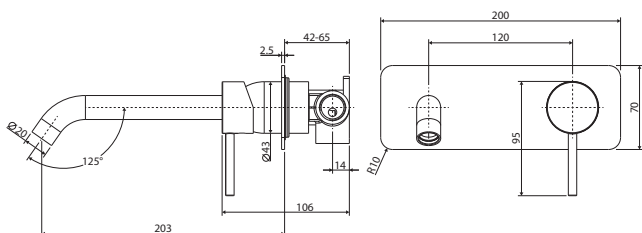

Gun Metal Plate
\$469 • 228119GM

Matte Black Plate
\$490 • 228119GMB

KAYA® Wall Basin/Bath Mixer Set Soft Square Plate, 200mm Outlet

- Designed for basin and bath
- Includes basin aerator and free-flow aerator for baths
- 35mm cartridge
- **WELS 5 Star rated, 5L/min**

Gun Metal Plate
\$449 • 228106GM-200

Matte Black Plate
\$470 • 228106GMB-200

KAYA® UP Wall Basin/Bath Mixer Set Soft Square Plate, 200mm Outlet

- Designed for basin and bath
- Includes basin aerator and free-flow aerator for baths
- 35mm cartridge
- **WELS 5 Star rated, 5L/min**