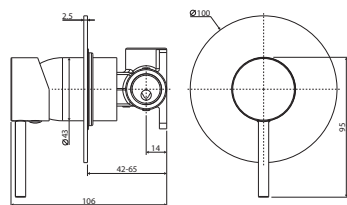

Matte Black Plate
\$299 • 228101GMB

KAYA® UP Wall Mixer

Small Round Plate

- Designed for shower and bath
- 35mm cartridge

Gun Metal Plate
\$305 • 228114GM

Matte Black Plate
\$325 • 228114GMB

KAYA® Wall Mixer

Large Round Plate

- Designed for shower and bath
- 35mm cartridge

Gun Metal Plate
\$299 • 228101GM-3

Matte Black Plate
\$320 • 228101GMB-3

KAYA® UP Wall Mixer

Large Round Plate

- Designed for shower and bath
- 35mm cartridge