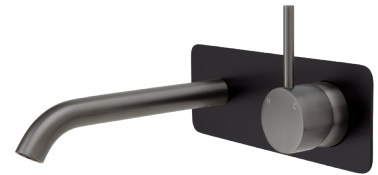

Gun Metal Plates

\$499 • 228118GM-200

Matte Black Plates

\$520 • 228118GMB-200

KAYA® Wall Basin/Bath Mixer Set Soft Square Plate, 160mm Outlet

- Designed for basin and bath
- Includes basin aerator and free-flow aerator for baths
- 35mm cartridge
- **WELS 5 Star rated, 5L/min**

Gun Metal Plate
\$449 • 228106GM

Matte Black Plate
\$470 • 228106GMB

KAYA® UP Wall Basin/Bath Mixer Set Soft Square Plate, 160mm Outlet

- Designed for basin and bath
- Includes basin aerator and free-flow aerator for baths
- 35mm cartridge
- **WELS 5 Star rated, 5L/min**

Gun Metal Plate
\$469 • 228119GM

Matte Black Plate
\$490 • 228119GMB

KAYA® Wall Basin/Bath Mixer Set Soft Square Plate, 200mm Outlet

- Designed for basin and bath
- Includes basin aerator and free-flow aerator for baths
- 35mm cartridge
- **WELS 5 Star rated, 5L/min**

Gun Metal Plate
\$449 • 228106GM-200

Matte Black Plate
\$470 • 228106GMB-200

KAYA® UP Wall Basin/Bath Mixer Set Soft Square Plate, 200mm Outlet

- Designed for basin and bath
- Includes basin aerator and free-flow aerator for baths
- 35mm cartridge
- **WELS 5 Star rated, 5L/min**