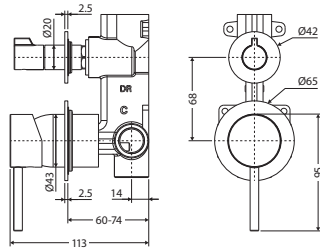

Large Round Plate

- Designed for shower and bath
- 35mm cartridge

Gun Metal Plate
\$299 • 228101GM-3

Matte Black Plate
\$320 • 228101GMB-3

KAYA® UP Wall Mixer

Large Round Plate

- Designed for shower and bath
- 35mm cartridge

Gun Metal Plate
\$320 • 228114GM-3

Matte Black Plate
\$340 • 228114GMB-3

MIXERS & TAPWARE

KAYA® Wall Diverter Mixer

Small Round Plates

- Designed for shower and bath
- 35mm cartridge

Gun Metal Plates
\$440 • 228102GM-4