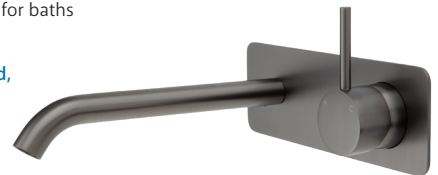

Gun Metal Plate
\$449 • 228106GM

Matte Black Plate
\$470 • 228106GMB

KAYA® UP Wall Basin/Bath Mixer Set Soft Square Plate, 160mm Outlet

- Designed for basin and bath
- Includes basin aerator and free-flow aerator for baths
- 35mm cartridge
- **WELS 5 Star rated, 5L/min**

Gun Metal Plate
\$469 • 228119GM

Matte Black Plate
\$490 • 228119GMB

KAYA® Wall Basin/Bath Mixer Set Soft Square Plate, 200mm Outlet

- Designed for basin and bath
- Includes basin aerator and free-flow aerator for baths
- 35mm cartridge
- **WELS 5 Star rated, 5L/min**

Gun Metal Plate
\$449 • 228106GM-200

Matte Black Plate
\$470 • 228106GMB-200

KAYA® UP Wall Basin/Bath Mixer Set Soft Square Plate, 200mm Outlet

- Designed for basin and bath
- Includes basin aerator and free-flow aerator for baths
- 35mm cartridge
- **WELS 5 Star rated, 5L/min**

Gun Metal Plate
\$469 • 228119GM-200

Matte Black Plate
\$490 • 228119GMB-200

MIXERS & TAPWARE

KAYA® Wall Mixer

Small Round Plate

- Designed for shower and bath
- 35mm cartridge

Gun Metal Plate
\$285 • 228101GM