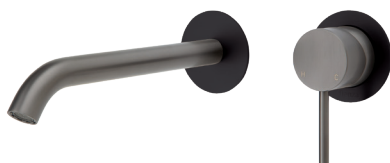

\$480 • 228104GM

Matte Black Plates

\$499 • 228104GMB

KAYA® UP Wall Basin/Bath Mixer Set Round Plates, 160mm Outlet

- Designed for basin and bath
- Includes basin aerator and free-flow aerator for baths
- 35mm cartridge
- **WELS 5 Star rated, 5L/min**

Gun Metal Plates

\$499 • 228118GM

Matte Black Plates

\$520 • 228118GMB

KAYA® Wall Basin/Bath Mixer Set Round Plates, 200mm Outlet

- Designed for basin and bath
- Includes basin aerator and free-flow aerator for baths
- 35mm cartridge
- **WELS 5 Star rated, 5L/min**

Gun Metal Plates

\$480 • 228104GM-200

Matte Black Plates

\$499 • 228104GMB-200

KAYA® UP Wall Basin/Bath Mixer Set Round Plates, 200mm Outlet

- Designed for basin and bath
- Includes basin aerator and free-flow aerator for baths
- 35mm cartridge
- **WELS 5 Star rated, 5L/min**

Gun Metal Plates

\$499 • 228118GM-200

Matte Black Plates

\$520 • 228118GMB-200

KAYA® Wall Basin/Bath Mixer Set Soft Square Plate, 160mm Outlet

- Designed for basin and bath
- Includes basin aerator and free-flow aerator for baths
- 35mm cartridge
- **WELS 5 Star rated, 5L/min**