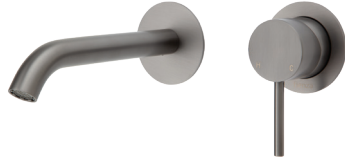

TWO SPRAY PATTERNS

Gun Metal Handle
\$699 • 228109GM

Matte Black Handle
\$699 • 228109GM

KAYA[®] Sink Mixer

- Gooseneck outlet
- Swivel function
- 25mm cartridge
- **WELS 6 Star rated, 4.5L/min**

Gun Metal Handle
\$360 • 228105GM

Matte Black Handle
\$380 • 228105GM

KAYA[®] Floor Mounted Bath Mixer with Hand Shower

- Swivel function
- 1.5 metre stainless steel hose
- **WELS 3 Star rated, 9L/min**

Gun Metal Handle
\$2099 • 213113GM

KAYA® Wall Basin/Bath Mixer Set Round Plates, 160mm Outlet

- Designed for basin and bath
- Includes basin aerator and free-flow aerator for baths
- 35mm cartridge
- **WELS 5 Star rated, 5L/min**

Gun Metal Plates

\$480 • 228104GM

Matte Black Plates

\$499 • 228104GMB

KAYA® UP Wall Basin/Bath Mixer Set Round Plates, 160mm Outlet

- Designed for basin and bath
- Includes basin aerator and free-flow aerator for baths
- 35mm cartridge
- **WELS 5 Star rated, 5L/min**