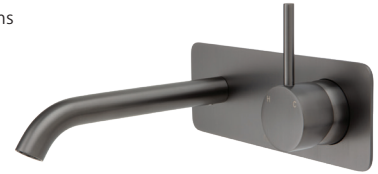

Gun Metal Plates

\$499 • 228118GM-200

Matte Black Plates

\$520 • 228118GMB-200

KAYA® Wall Basin/Bath Mixer Set Soft Square Plate, 160mm Outlet

- Designed for basin and bath
- Includes basin aerator and free-flow aerator for baths
- 35mm cartridge
- **WELS 5 Star rated, 5L/min**

Gun Metal Plate
\$449 • 228106GM

Matte Black Plate
\$470 • 228106GMB

KAYA® UP Wall Basin/Bath Mixer Set Soft Square Plate, 160mm Outlet

- Designed for basin and bath
- Includes basin aerator and free-flow aerator for baths
- 35mm cartridge
- **WELS 5 Star rated, 5L/min**

Gun Metal Plate
\$469 • 228119GM

Matte Black Plate
\$490 • 228119GMB

KAYA® Wall Basin/Bath Mixer Set Soft Square Plate, 200mm Outlet

- Designed for basin and bath
- Includes basin aerator and free-flow aerator for baths
- 35mm cartridge
- **WELS 5 Star rated, 5L/min**

Gun Metal Plate
\$449 • 228106GM-200

Matte Black Plate
\$470 • 228106GMB-200

KAYA® UP Wall Basin/Bath Mixer Set Soft Square Plate, 200mm Outlet

- Designed for basin and bath
- Includes basin aerator and free-flow aerator for baths
- 35mm cartridge
- **WELS 5 Star rated, 5L/min**