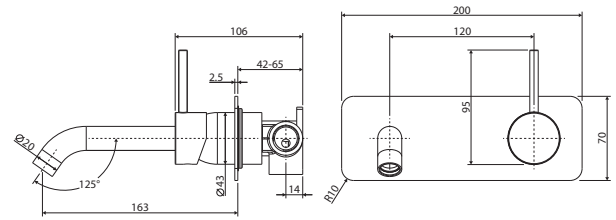

Gun Metal Plate
\$449 • 228106GM

Matte Black Plate
\$470 • 228106GMB

KAYA® UP Wall Basin/Bath Mixer Set Soft Square Plate, 160mm Outlet

- Designed for basin and bath
- Includes basin aerator and free-flow aerator for baths
- 35mm cartridge
- **WELS 5 Star rated, 5L/min**

Gun Metal Plate
\$469 • 228119GM

Matte Black Plate
\$490 • 228119GMB

KAYA® Wall Basin/Bath Mixer Set Soft Square Plate, 200mm Outlet

- Designed for basin and bath
- Includes basin aerator and free-flow aerator for baths
- 35mm cartridge
- **WELS 5 Star rated, 5L/min**