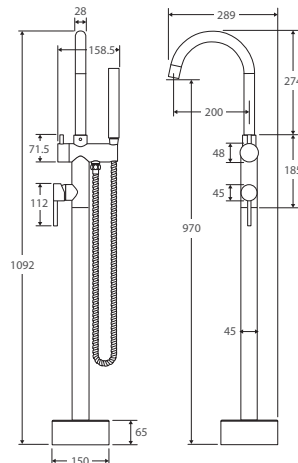

Matte Black Handle
\$380 • 228105GM

KAYA[®] Floor Mounted Bath Mixer with Hand Shower

- Swivel function
- 1.5 metre stainless steel hose
- **WELS 3 Star rated, 9L/min**

Gun Metal Handle
\$2099 • 213113GM

KAYA® Wall Basin/Bath Mixer Set Round Plates, 160mm Outlet

- Designed for basin and bath
- Includes basin aerator and free-flow aerator for baths
- 35mm cartridge
- **WELS 5 Star rated, 5L/min**

Gun Metal Plates