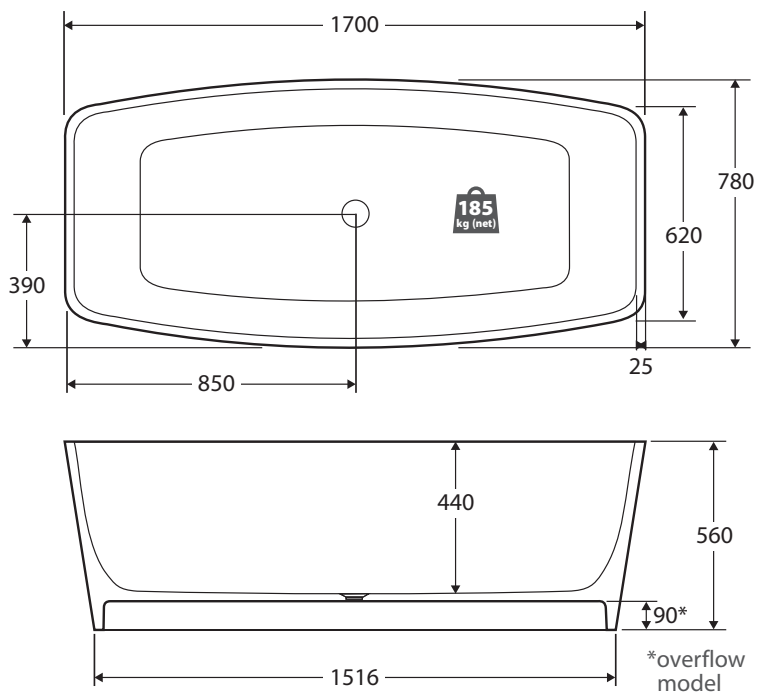

CARE & MAINTENANCE:

Fienza's matte white Cast Stone Solid Surface products are the same quality material all the way through, meaning they can be sanded and refinished as new. In case of deeper damage, a white solid surface repair fluid can be purchased directly from Fienza. Fienza's warranty on finish is valid on the condition that the care instructions have been followed. Please see the 'Cast Stone Care' instructions supplied with the product before use.