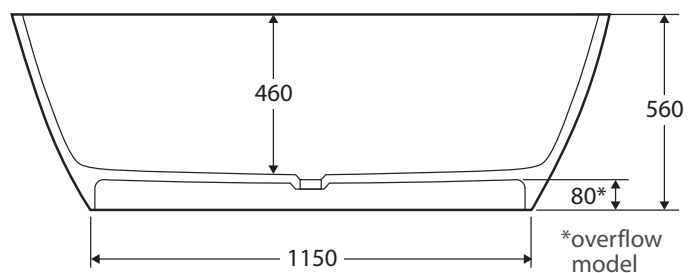

CARE & MAINTENANCE:

Fienza's matte white Cast Stone Solid Surface products are the same quality material all the way through, meaning they can be sanded and refinished as new. In case of deeper damage, a white solid surface repair fluid can be purchased directly from Fienza. Fienza's warranty on finish is valid on the condition that the care instructions have been followed. Please see the 'Cast Stone Care' instructions supplied with the product before use.