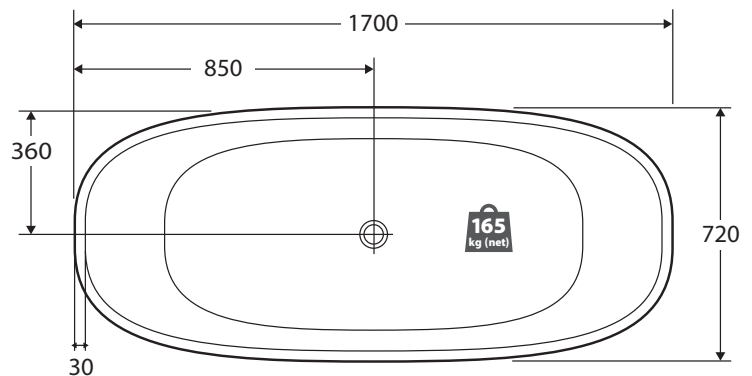

CARE & MAINTENANCE:

Fienza's matte white Cast Stone Solid Surface products are the same quality material all the way through, meaning they can be sanded and refinished as new. In case of deeper damage, a white solid surface repair fluid can be purchased directly from Fienza. Fienza's warranty on finish is valid on the condition that the care instructions have been followed. Please see the 'Cast Stone Care' instructions supplied with the product before use.