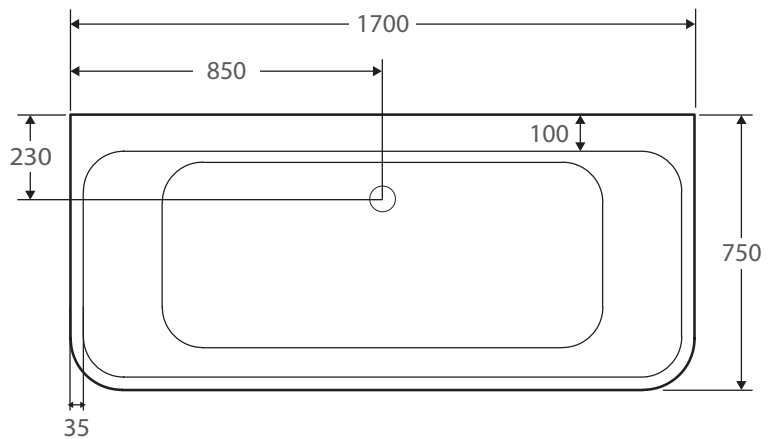

DELTA 1700

Back-to-Wall Acrylic Bath

- High Gloss Acrylic
- Modern three sided bath
- Designed to be next to a wall
- Thin profile side walls
- No overflow
- Includes pop-up waste
- Includes adjustable legs
- Easy to clean

Product Code FR8773

Specifications

Length	1700 mm
Width	750 mm
Height	600 mm

Warranty

Warranty	Period
Acrylic Structure	10 Years
Overflow Kit	1 Year
Legs & Frame	5 Years

Find your nearest retailer at fienza.com.au/retailers. To find a product on show, please call your nearest retailer to check if they currently show this product. Please note, showrooms change constantly and Fienza does not keep a list of where products are currently on display. All measurements are in millimetres and subject to change without notice. Effective 1st May 2017.