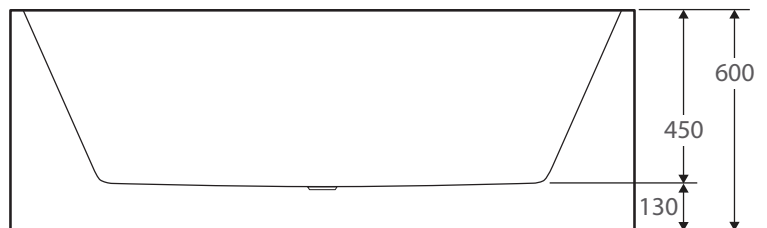

DELTA 1700

Back-to-Wall Acrylic Bath

- High Gloss Acrylic
- Modern three sided bath
- Designed to be next to a wall
- Thin profile side walls
- No overflow
- Includes pop-up waste
- Includes adjustable legs
- Easy to clean

Product Code FR8773

Specifications

Length	1700 mm
Width	750 mm
Height	600 mm

Warranty

Warranty	Period
Acrylic Structure	10 Years
Overflow Kit	1 Year
Legs & Frame	5 Years

Find your nearest retailer at fienza.com.au/retailers. To find a product on show, please call your nearest retailer to check if they currently show this product. Please note, showrooms change constantly and Fienza does not keep a list of where products are currently on display. All measurements are in millimetres and subject to change without notice. Effective 1st May 2017.