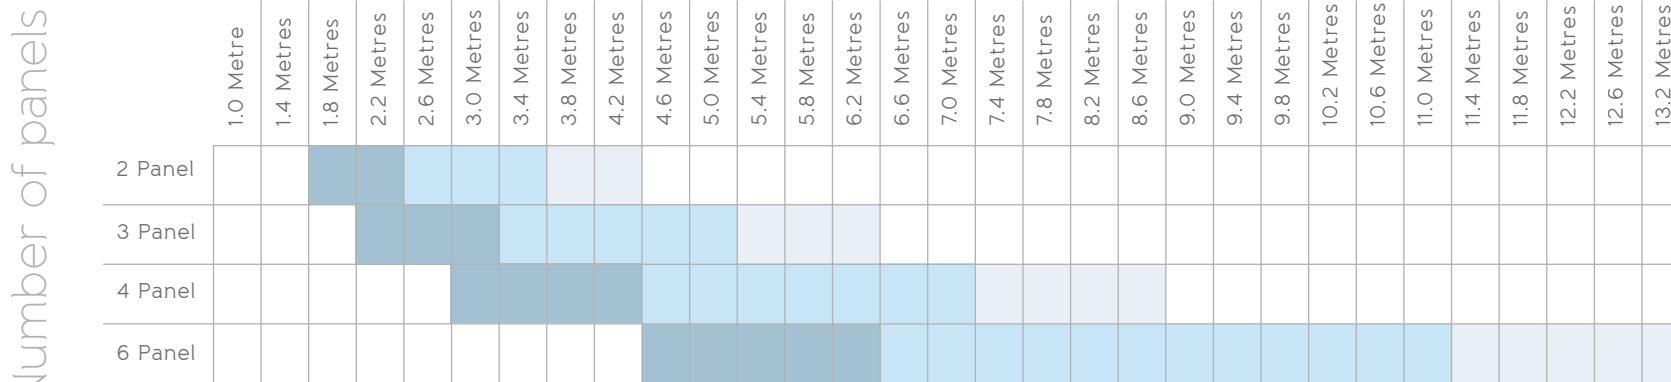

Alternatively, if you're set on a particular number of panels and you are designing your opening around them, select your preferred number of doors in the left column and scan across to identify the opening

sizes available to you. Remember, every panel we make is bespoke and manufactured to your exact sizes and chosen configuration.

In terms of configurations, some feature doors that all slide, while others are a combination of sliding and fixed. Fixed panes are ideal if you have an object in front of a particular panel, or a lack of space to walk out into.

The Origin Inline Slider is available in everything from a 2-door to a 6-door set. With the maximum individual

door size being able to be made as big as 2.2m per sash, the Origin Inline Slider therefore accommodates apertures up to 13.2m, so we'll invariably be able to offer something to suit most homes. The impressive flexibility of the Origin Inline Slider means you dictate where you want the opening to be. For example, is it easier to access your garden from the left or right side? Or would you want a configuration that opens down the middle? Whatever your requirement, we have something to suit.

The next page will run through the available options.

Approximate opening

*Above sizes are for guidance only and are subject to glass specification.

Key:

- Narrow Panels
- Optimum Panels
- Wide Panels