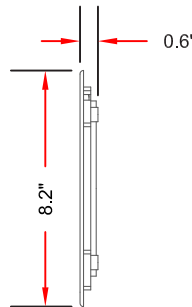

INTERIOR COLLAR FRONT VIEW

INTERIOR COLLAR SIDE VIEW

ISOMETRIC VIEW

FACE PLATE FRONT VIEW

FACE PLATE COLLAR SIDE VIEW

### FEATURES

- Access door opens at 105 ° and locks safely in place when not in used
- Aesthetic design protruds only 0.2" off the interior wall