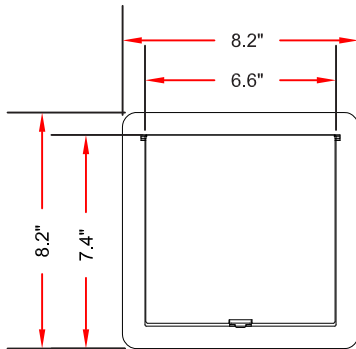

INTERIOR COLLAR FRONT VIEW

INTERIOR COLLAR SIDE VIEW

ISOMETRIC VIEW

FACE PLATE FRONT VIEW

FACE PLATE COLLAR SIDE VIEW

### FEATURES

- Access door opens at 105 ° and locks safely in place when not in used
- Aesthetic design protruds only 0.2" off the interior wall