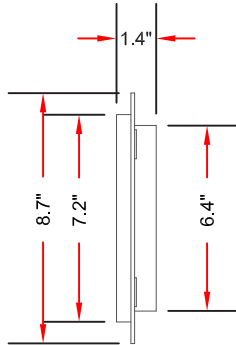

INTERIOR COLLAR FRONT VIEW

INTERIOR COLLAR SIDE VIEW

ISOMETRIC VIEW

FACE PLATE FRONT VIEW

FACE PLATE COLLAR SIDE VIEW

### FEATURES

- Access door opens at 105 ° and locks safely in place when not in used
- Aesthetic design protruds only 0.2" off the interior wall