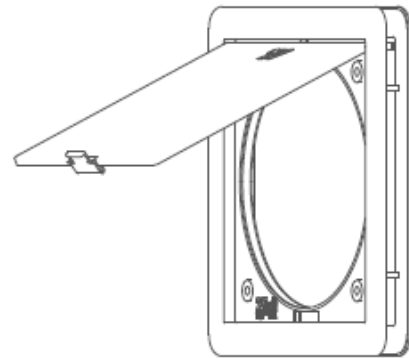

INTERIOR COLLAR FRONT VIEW

INTERIOR COLLAR SIDE VIEW

ISOMETRIC VIEW

FACE PLATE FRONT VIEW

FACE PLATE COLLAR SIDE VIEW

### FEATURES

- Access door opens at 105 ° and locks safely in place when not in used
- Aesthetic design protruds only 0.2" off the interior wall