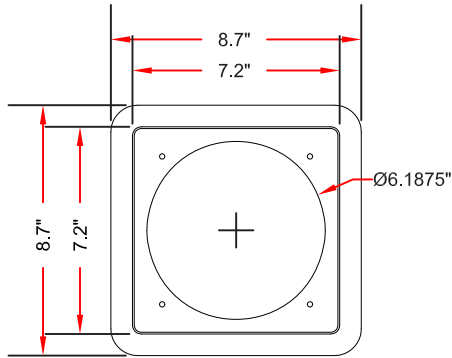

INTERIOR COLLAR FRONT VIEW

INTERIOR COLLAR SIDE VIEW

ISOMETRIC VIEW

FACE PLATE FRONT VIEW

FACE PLATE COLLAR SIDE VIEW

### FEATURES

- Access door opens at 105 ° and locks safely in place when not in used
- Aesthetic design protruds only 0.2" off the interior wall