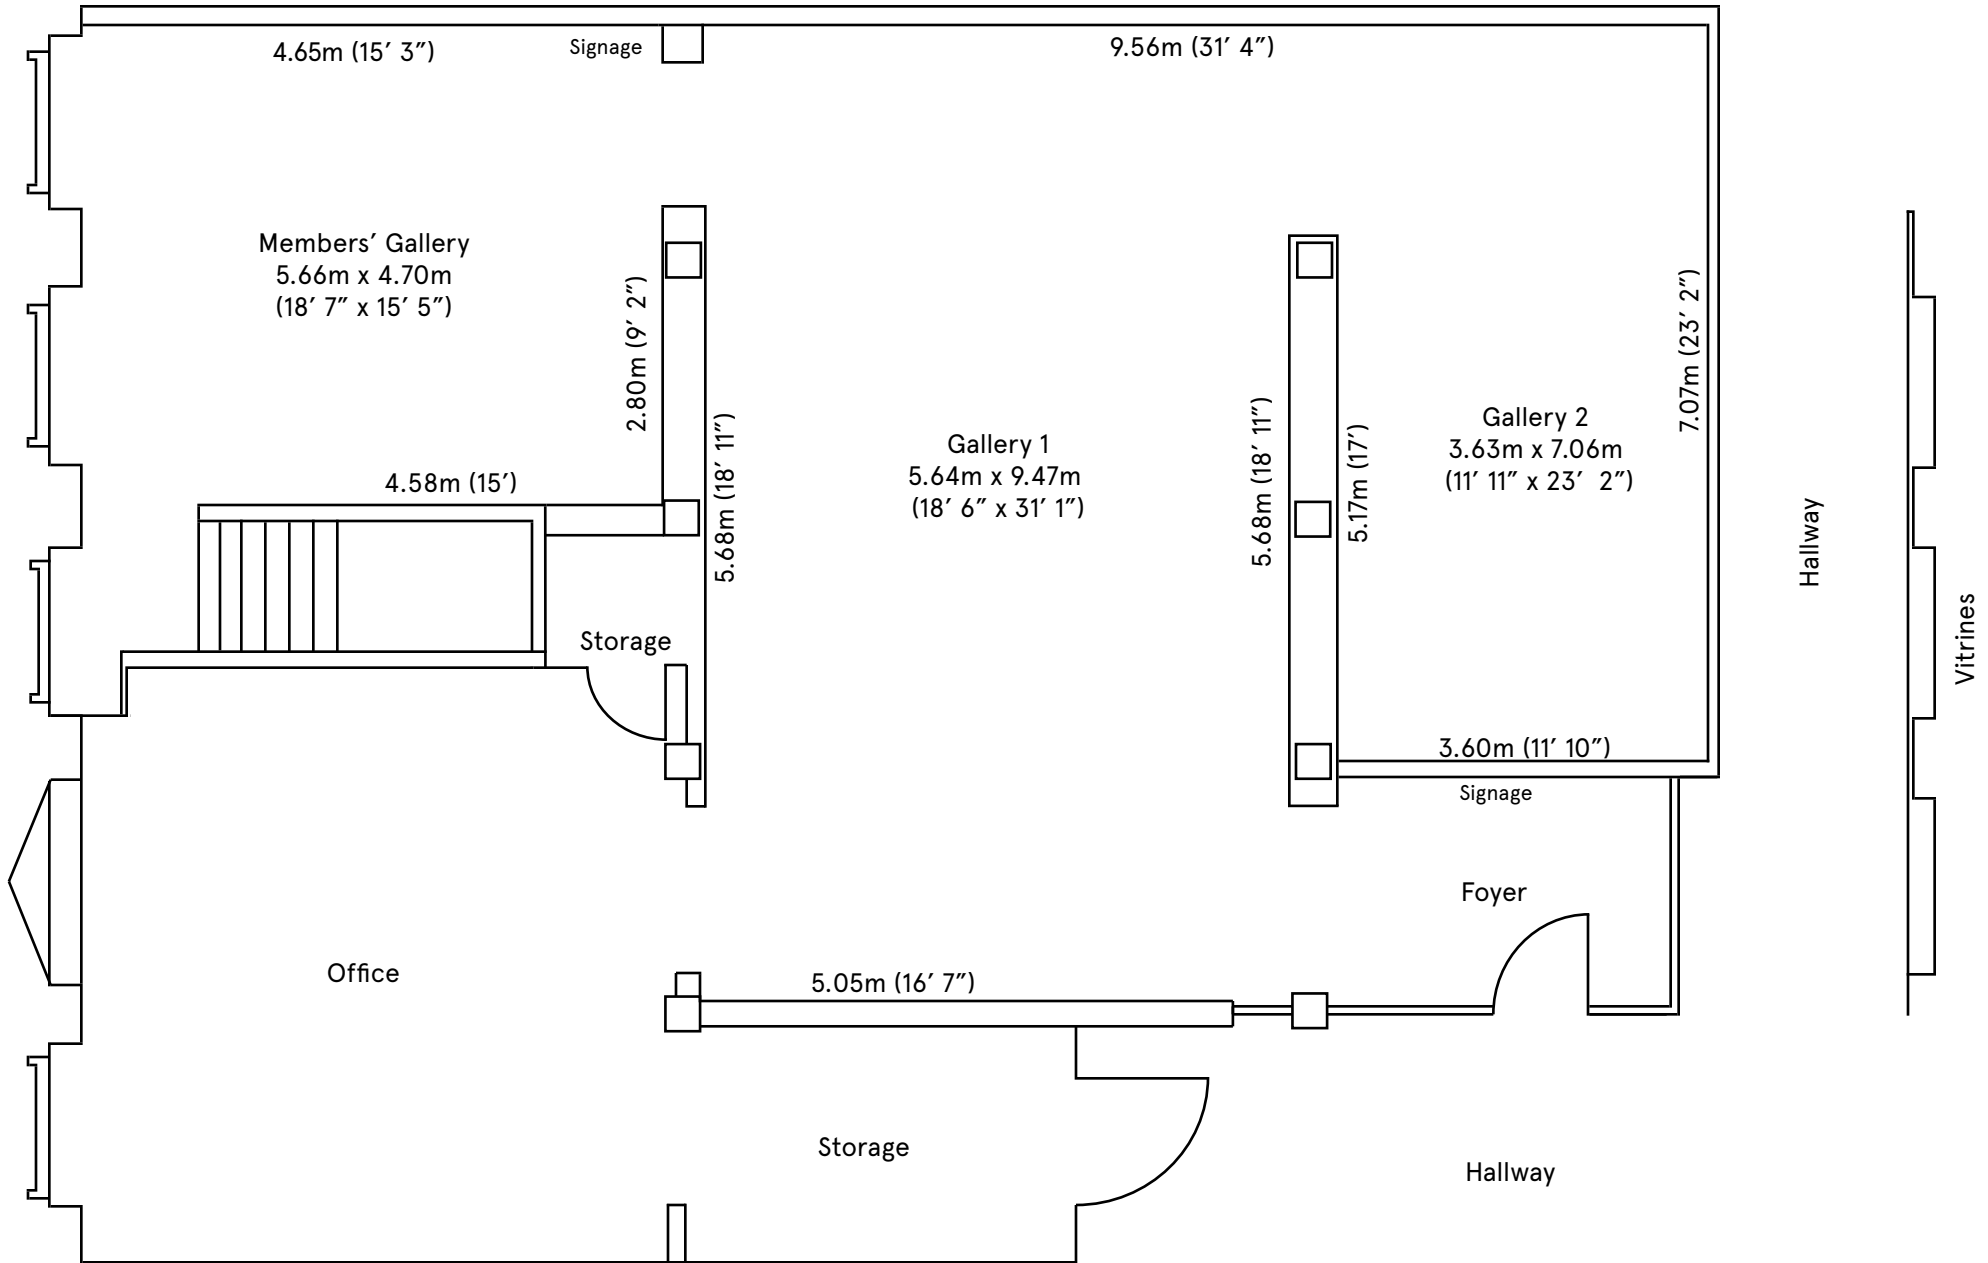

Gallery 44 Centre for Contemporary Photography

Exhibition Space:

Height of Walls: 3m (10')
 Height of Ceiling: 4.05m (13' 6")
 Height of Lights: 3.05m (10' 2")
 Type of Lighting: Halogen Track and Natural

Vitrines:

Window: 133.5 cm high x 127.5 cm wide (52 1/2" x 50 1/4")
 Interior: 179cm high x 138cm wide (70 1/2" x 54")
 Depth: 24 cm at base, 34cm at top (9.5", 13.5")
 Type of Lighting: Dimmable Fluorescent (4100K)