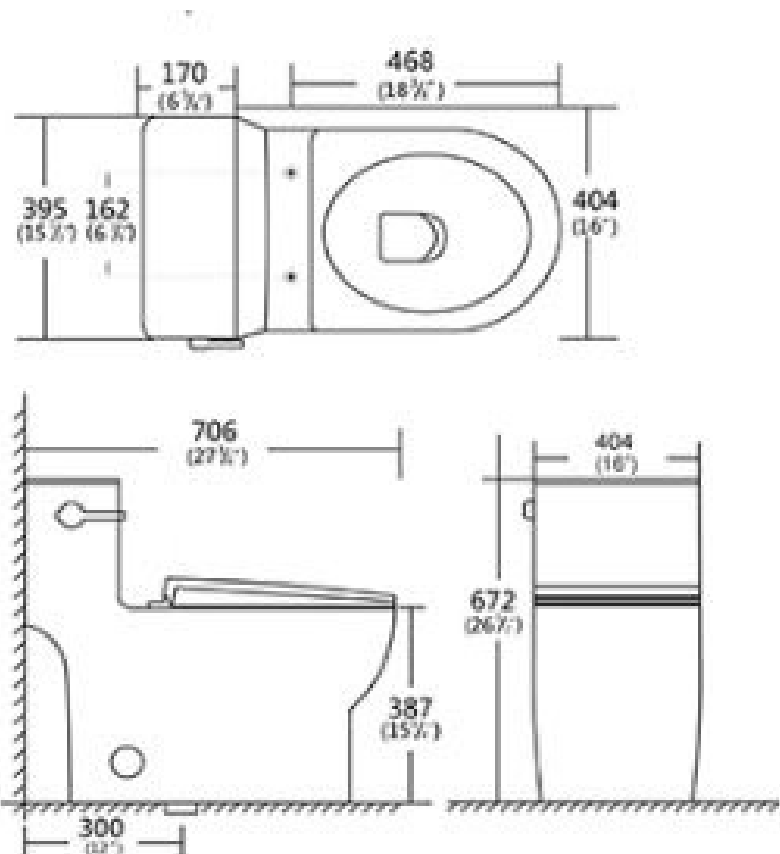

Pièces incluses:
Pieces included: