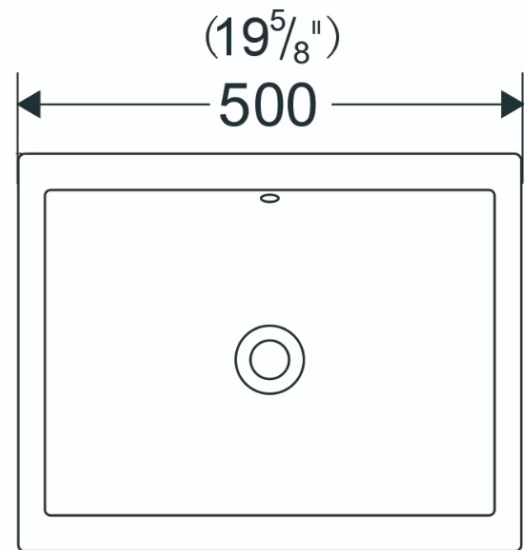

Ajoutez/ Add: