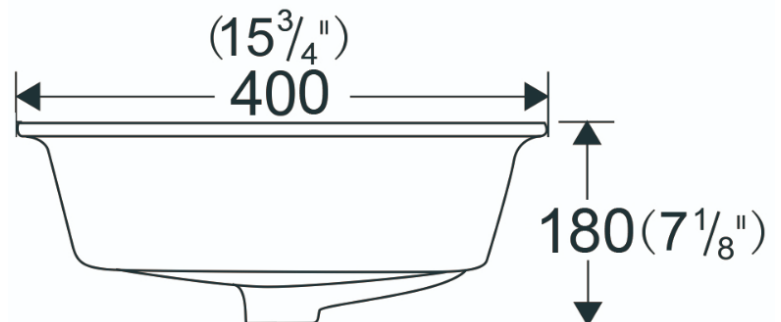

Ajoutez/ Add: