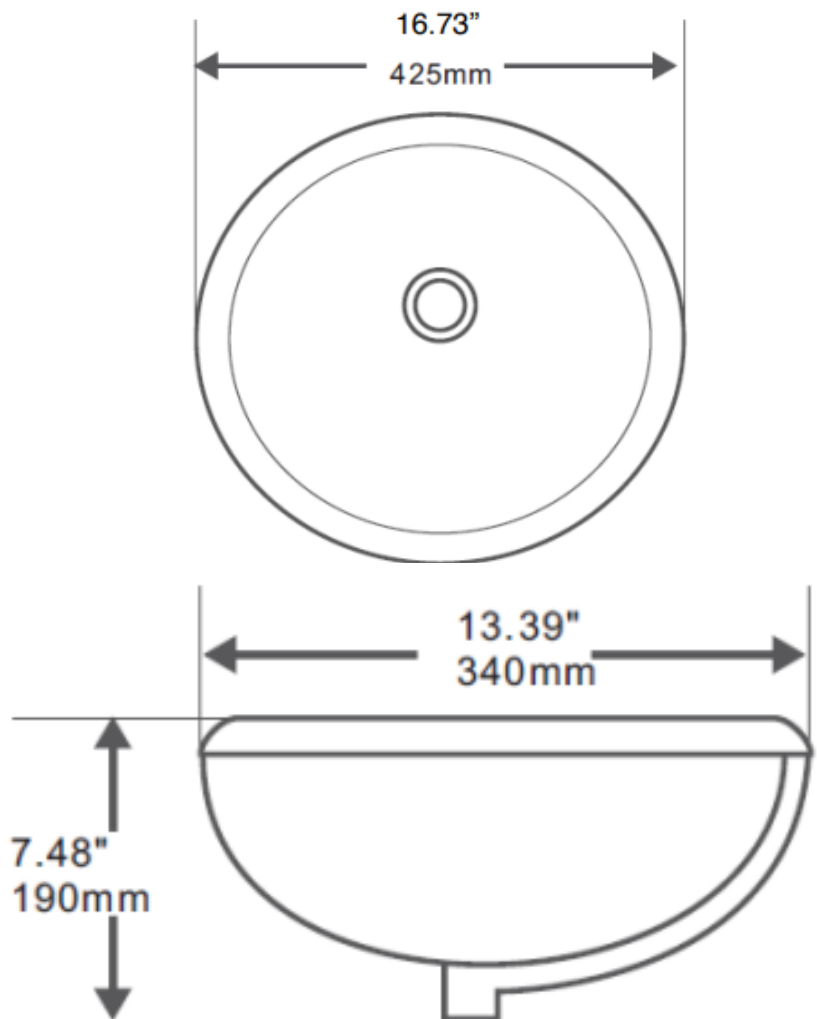

Toutes ces dimensions sont approximatives et elles sont sujet à changement sans préavis. Il est fortement suggéré d'avoir le produit physique avant de faire des modifications permanentes.
All of those dimensions are approximate and are subject to change without notice. It is strongly recommended to have the physical product before making permanent modifications.