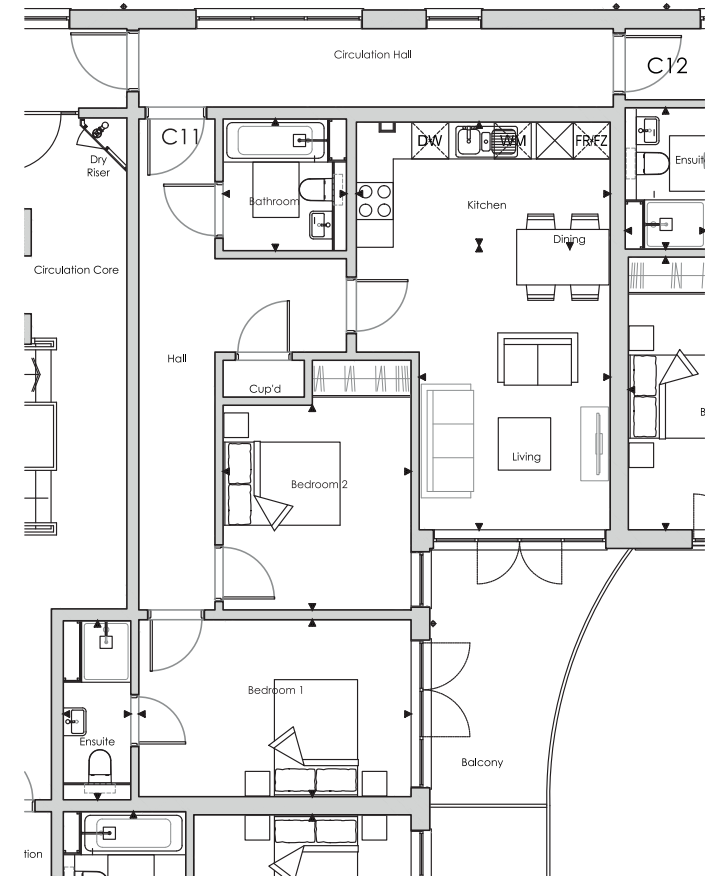

THE HORIZON

C11

APARTMENT C11 2 bed – GIA 73.6m² (792ft²)

Living/Dining	3105 x 4620 (10'2" x 15'2")
Kitchen	4125 x 2005 (13'6" x 6'7")
Bedroom 1	4425 x 2875 (14'6" x 9'5")
Bedroom 2	3055 x 3325 (10' x 10'11")
Bathroom	2005 x 2140 (6'7" x 7')
Ensuite	1095 x 2910 (3'7" x 9'6")