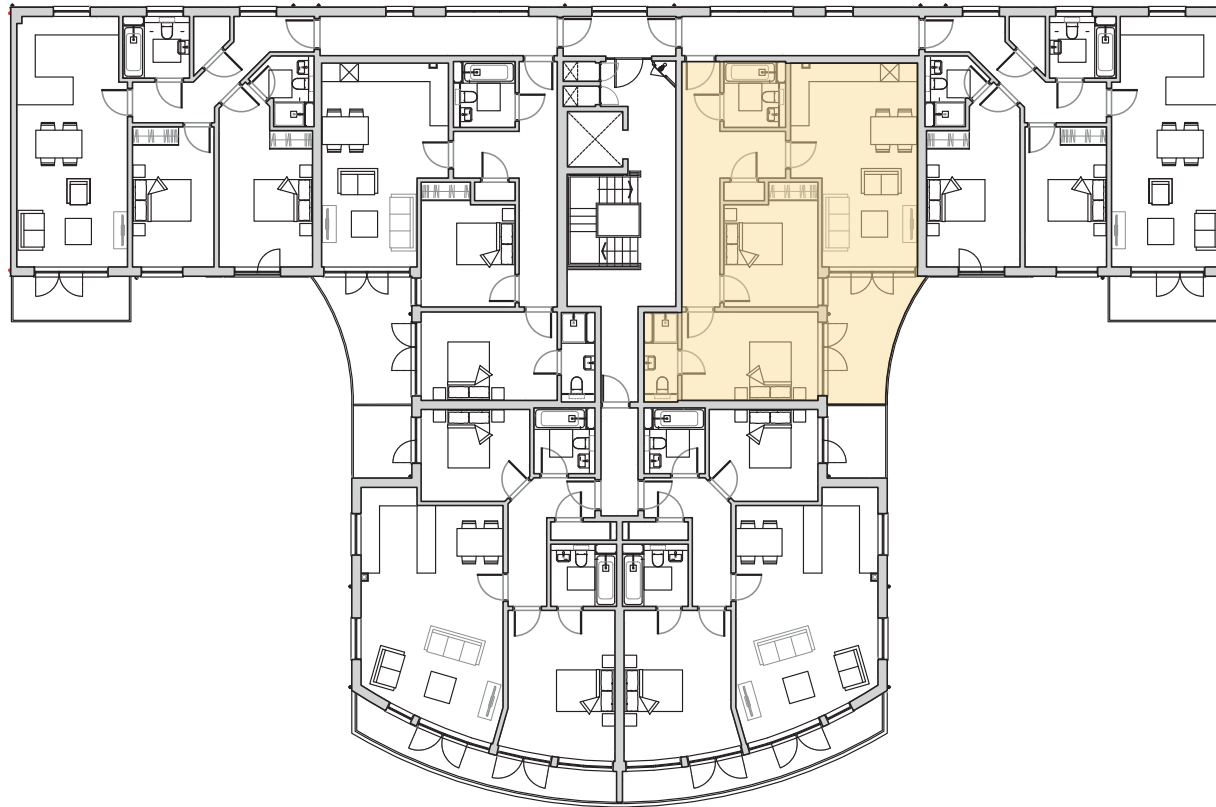

THE HORIZON

C11

APARTMENT C11 2 bed – GIA 73.6m² (792ft²)

Living/Dining	3105 x 4620 (10'2" x 15'2")
Kitchen	4125 x 2005 (13'6" x 6'7")
Bedroom 1	4425 x 2875 (14'6" x 9'5")
Bedroom 2	3055 x 3325 (10' x 10'11")
Bathroom	2005 x 2140 (6'7" x 7')
Ensuite	1095 x 2910 (3'7" x 9'6")