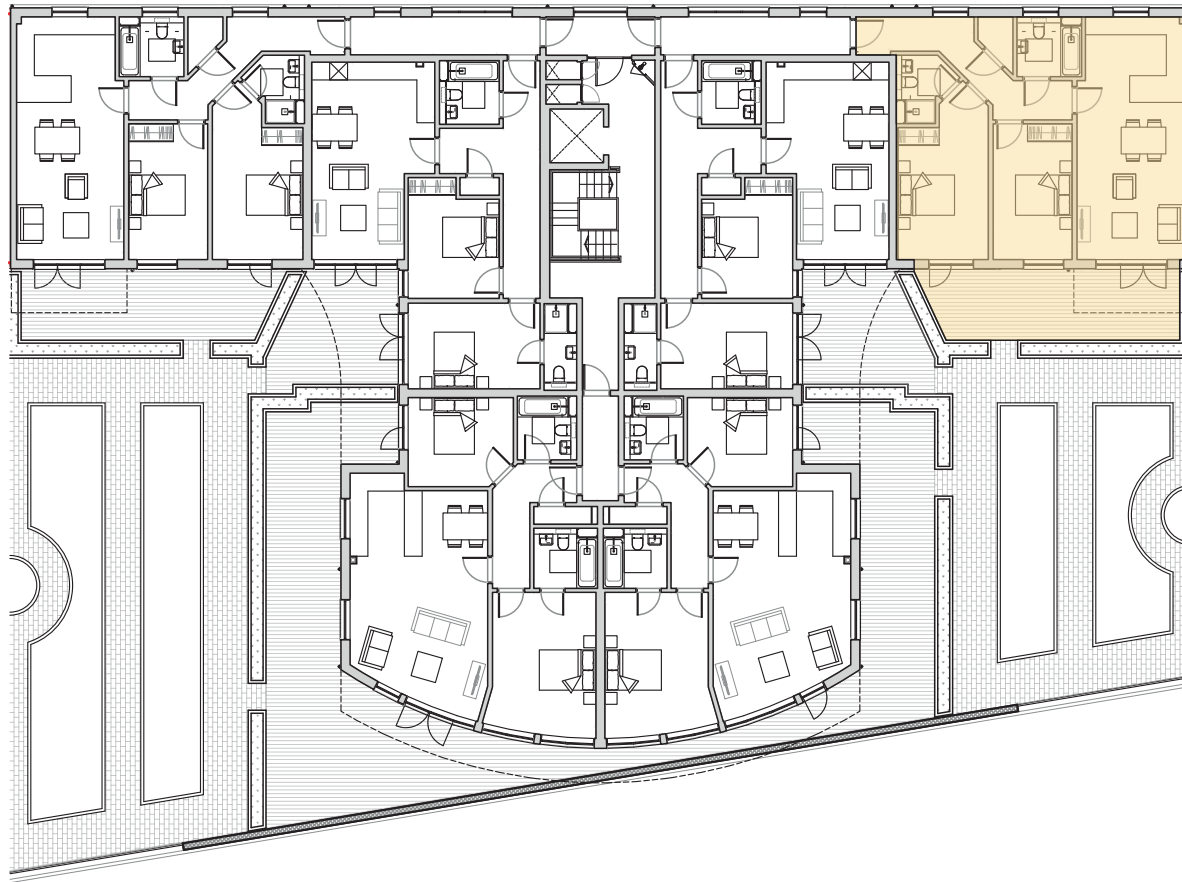

THE HORIZON

C6

APARTMENT C6 2 bed – GIA 80.1m² [862ft²]

Living/Dining	3600 x 5270 (11'10" x 17'3")
Kitchen	3315 x 2870 (10'10" x 9'5")
Bedroom 1	3040 x 4430 (10' x 14'6")
Bedroom 2	2650 x 4555 (8'8" x 14'11")
Bathroom	2170 x 2005 (7'1" x 6'7")
Ensuite	1315 x 2295 (4'4" x 7'6")