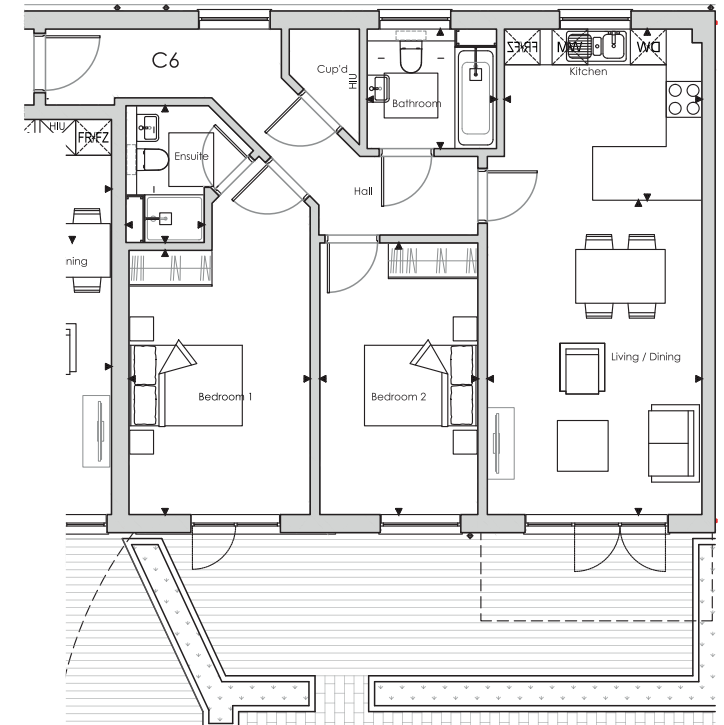

THE HORIZON

C6

APARTMENT C6 2 bed – GIA 80.1m² [862ft²]

Living/Dining	3600 x 5270 (11'10" x 17'3")
Kitchen	3315 x 2870 (10'10" x 9'5")
Bedroom 1	3040 x 4430 (10' x 14'6")
Bedroom 2	2650 x 4555 (8'8" x 14'11")
Bathroom	2170 x 2005 (7'1" x 6'7")
Ensuite	1315 x 2295 (4'4" x 7'6")